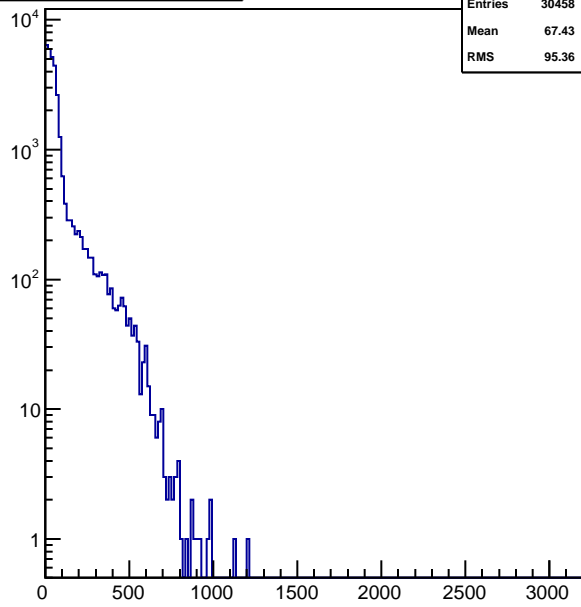

# htrgdtime\_traycorrected

# hcrossing\_traycorrected

**hnhitstof\_xingall**

hnhitstof_xingall	
Entries	30458
Mean	67.43
RMS	95.36

**hnhitstof\_xingtrg**

hnhitstof_xingtrg	
Entries	30458
Mean	0.0002627
RMS	0.02431

**hnhitstof\_xingm2**