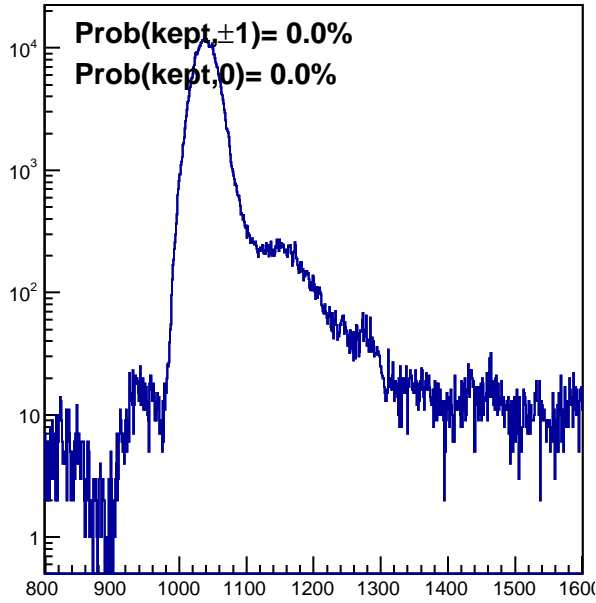

# htrgbits

trgdtime, TRAY thub=0

trgdtime, TRAY thub=1

trgdtime, TRAY thub=2

trgdtime, TRAY thub=3

trgdtime, VPD 121

trgdtime, VPD 122

hbunchidoffset\_thubhalf00