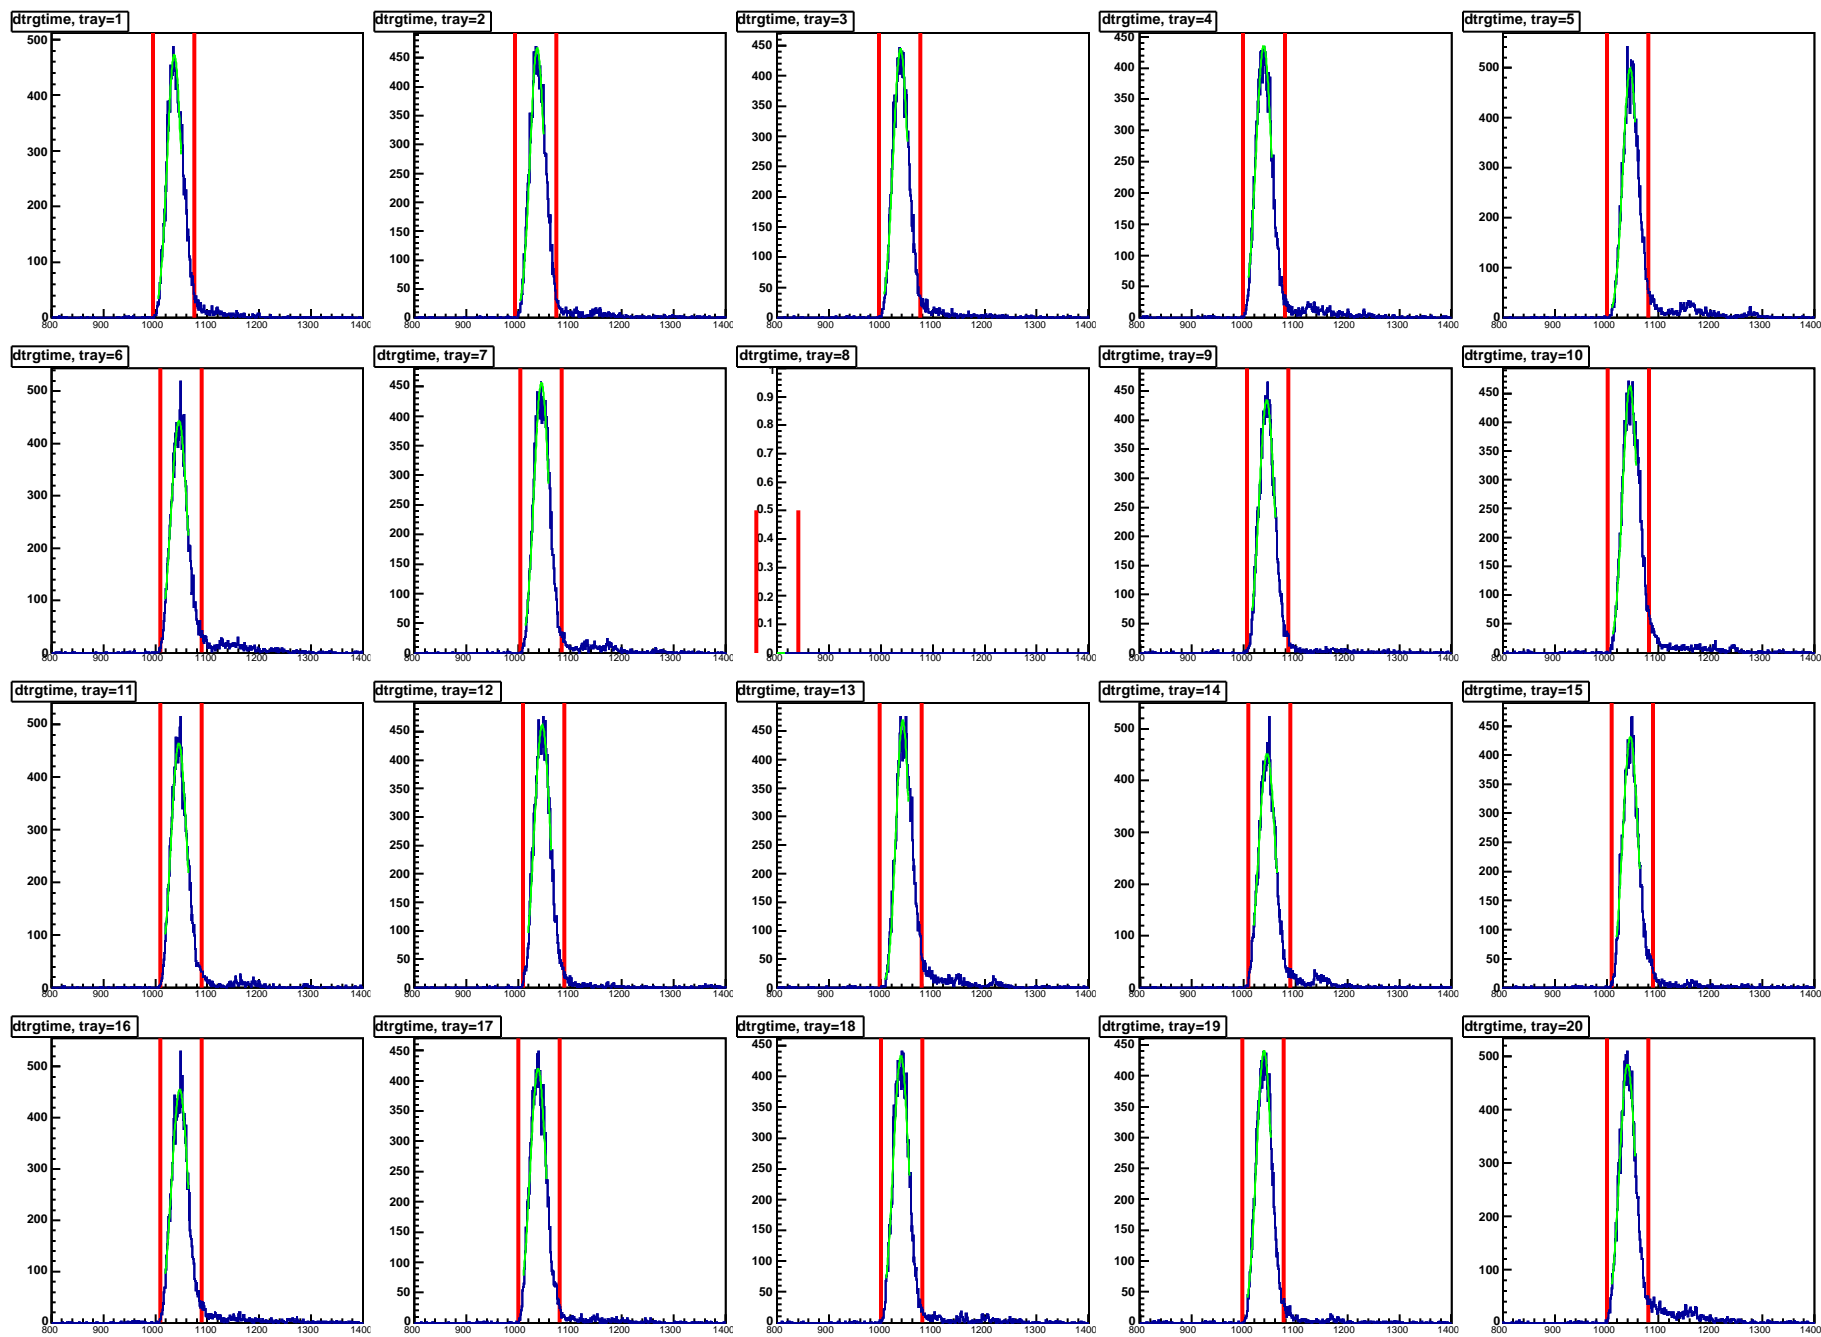

Entries	30458
Mean	0.0412
RMS	0.3751

hhhitstof\_xingp2\_vpd

Entries	30458
Mean	0.0412
RMS	0.3751

hhhitstof\_xingm7\_vpd

Entries	30458
Mean	0.1208
RMS	0.3951

hhhitstof\_xingp7\_vpd

Entries	30458
Mean	0.121
RMS	0.3954

**htrgdttime\_mtd0**

**htrgdttime\_mtd1**

**htrgdttime\_mtd0**

**htrgdttime\_mtd1**

# htrgdtime\_tray

htrgdtime\_trayoff