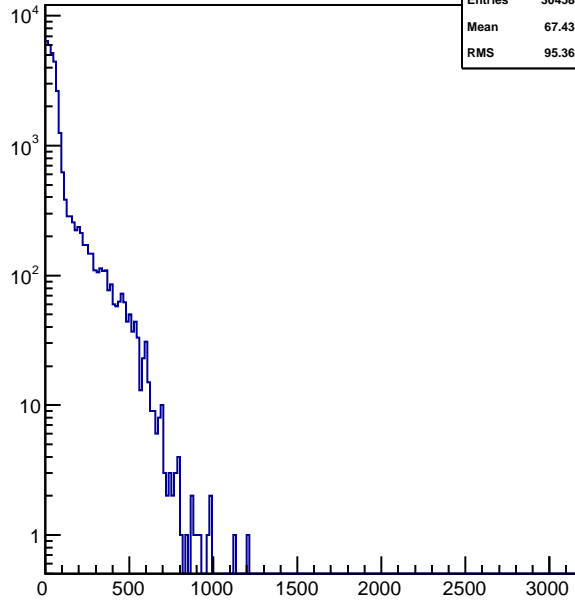

# hcrossing\_traycorrected

**hnhitstof\_xingall**

hnhitstof_xingall	
Entries	30458
Mean	67.43
RMS	95.36

**hnhitstof\_xingtrg**

hnhitstof_xingtrg	
Entries	30458
Mean	0.0002627
RMS	0.02431

**hnhitstof\_xingm2**

hnhitstof_xingm2	
Entries	30458
Mean	9.85e-05
RMS	0.009924

**hnhitstof\_xingp2**

hnhitstof_xingp2	
Entries	30458
Mean	0.0006895
RMS	0.03578

**hnhitstof\_xingm7**

hnhitstof_xingm7	
Entries	30458
Mean	0.0006895
RMS	0.03843

**hnhitstof\_xingp7**

hnhitstof_xingp7	
Entries	30458
Mean	0.0022
RMS	0.07084

hhhitstof\_xingall

Entries	30458
Mean	67.43
RMS	95.36

hhhitstof\_xingtrg\_vpd

Entries	30458
Mean	1.738
RMS	2.656

hhhitstof\_xingm2\_vpd