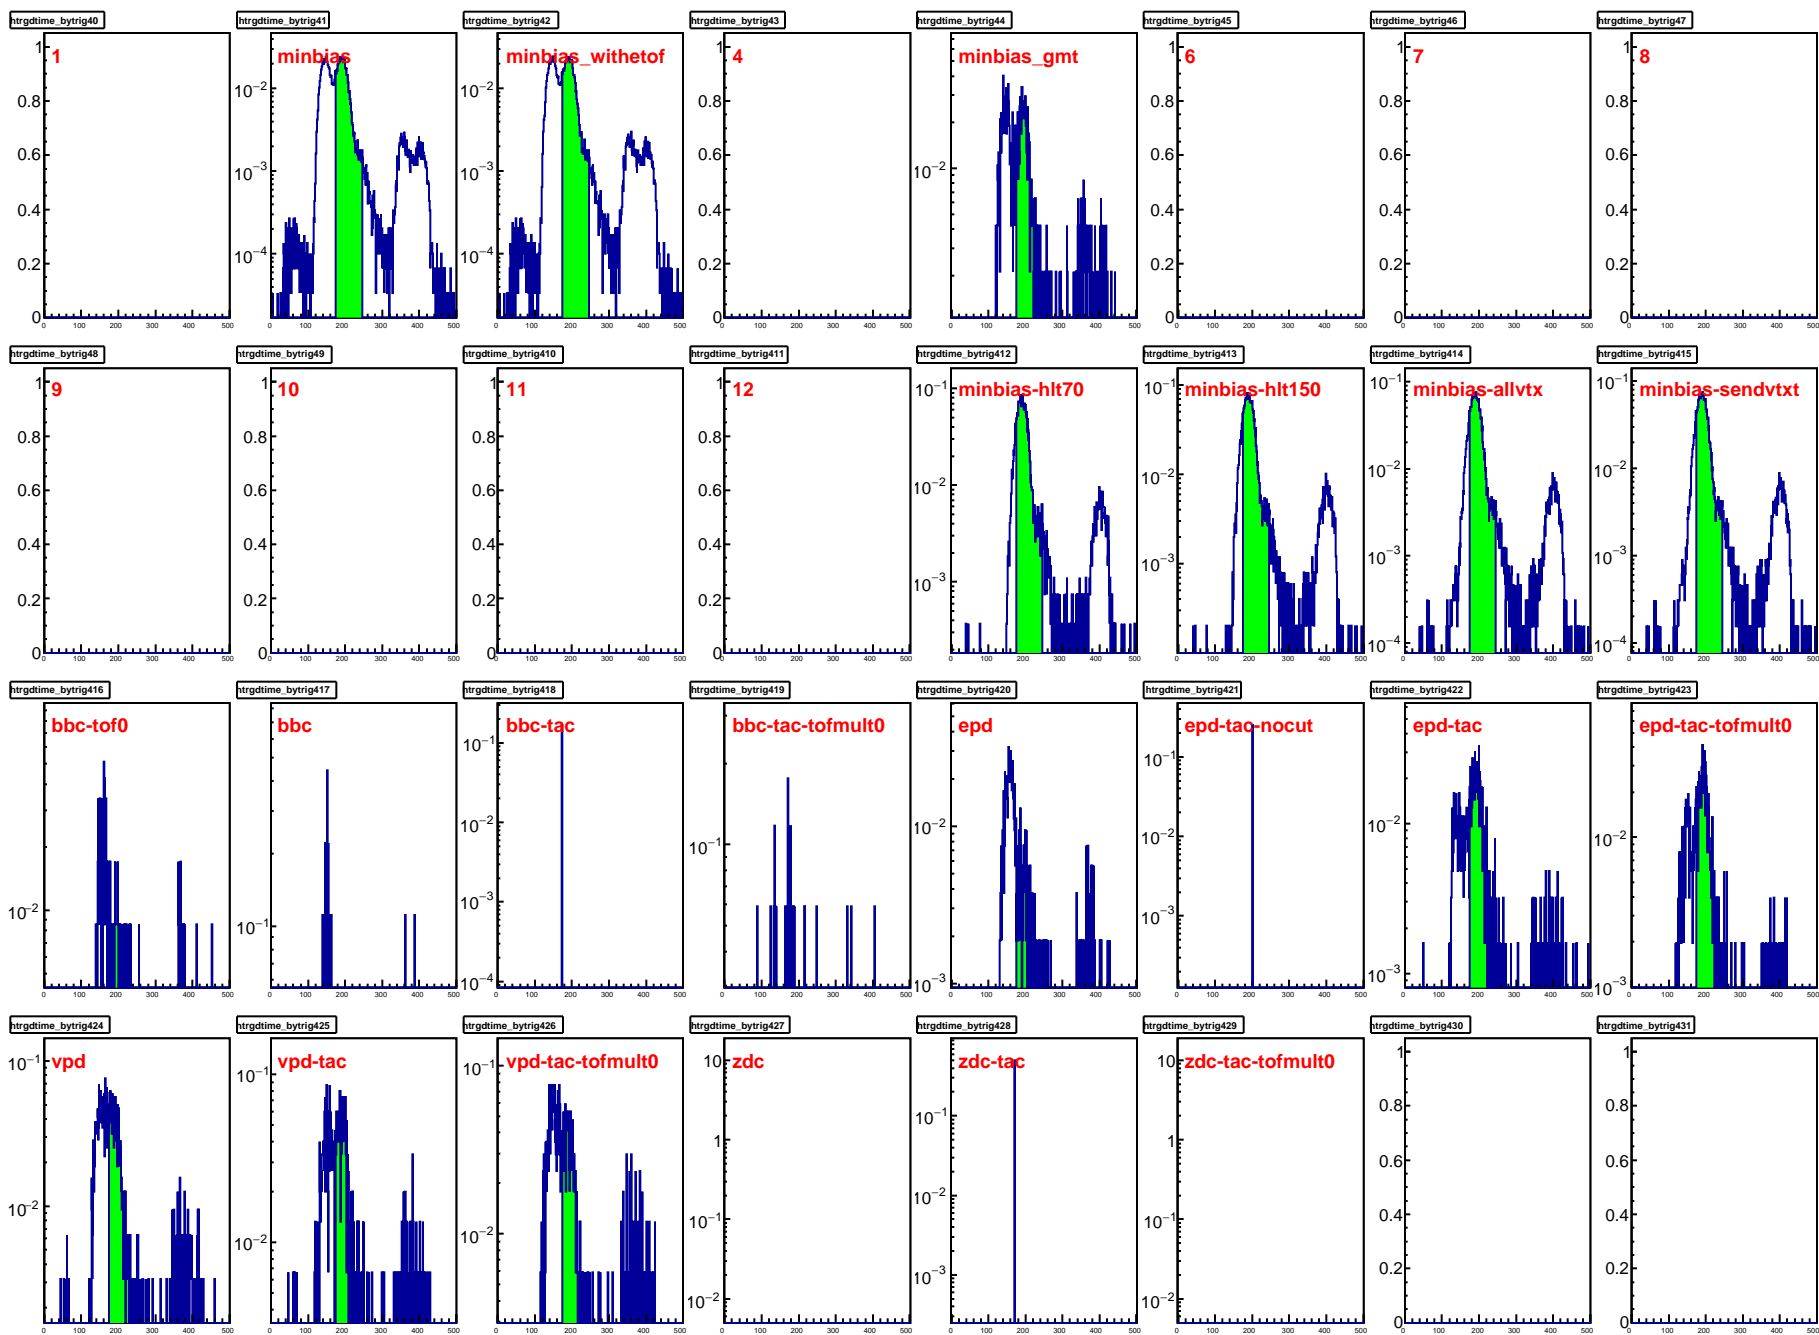

# htrgbits

trgdtime, TRAY thub=0

trgdtime, TRAY thub=1

trgdtime, TRAY thub=2

trgdtime, TRAY thub=3

trgdtime, VPD 121

trgdtime, VPD 122

hbunchidoffset\_thubhalf00

hbunchidoffset\_thubhalf10

hbunchidoffset\_thubhalf20

hbunchidoffset\_thubhalf30

hbunchidoffset\_thubhalf40

hbunchidoffset\_thubhalf50

hbunchidoffset\_thubhalf01

hbunchidoffset\_thubhalf11

hbunchidoffset\_thubhalf21

# htrgdtime\_traycorrected