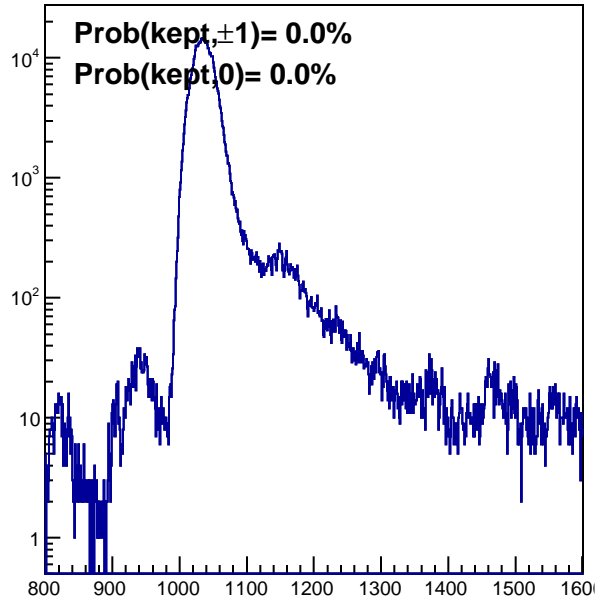

# htrgbits

trgdtime, TRAY thub=0

trgdtime, TRAY thub=1

trgdtime, TRAY thub=2

trgdtime, TRAY thub=3

trgdtime, VPD 121

trgdtime, VPD 122

hbunchidoffset\_thubhalf00