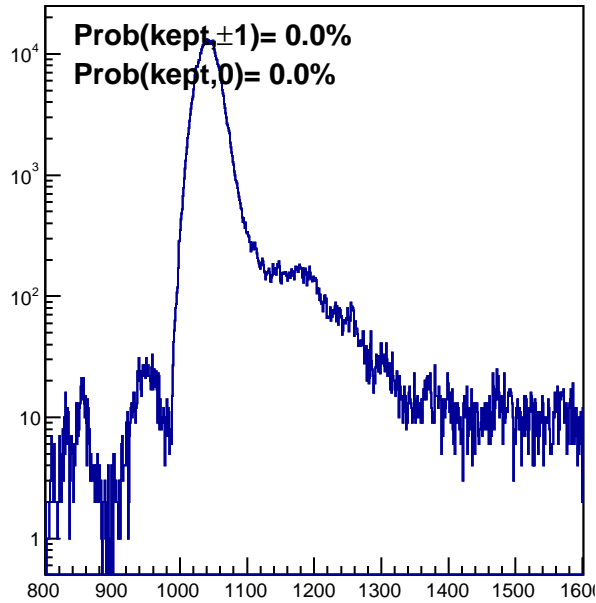

# htrgbits

trgdtime, TRAY thub=0

trgdtime, TRAY thub=1

trgdtime, TRAY thub=2

trgdtime, TRAY thub=3

trgdtime, VPD 121

trgdtime, VPD 122

hbunchidoffset\_thubhalf00