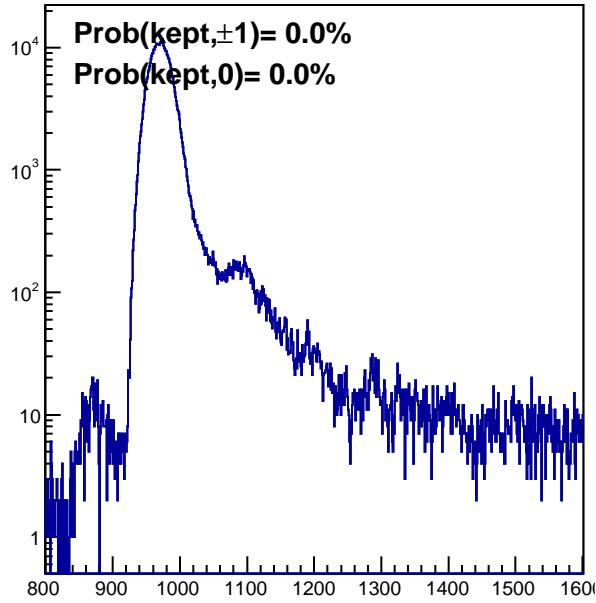

# htrgbits

trgdtime, TRAY thub=0

trgdtime, TRAY thub=1

trgdtime, TRAY thub=2

trgdtime, TRAY thub=3

trgdtime, VPD 121

trgdtime, VPD 122

hbunchidoffset\_thubhalf00