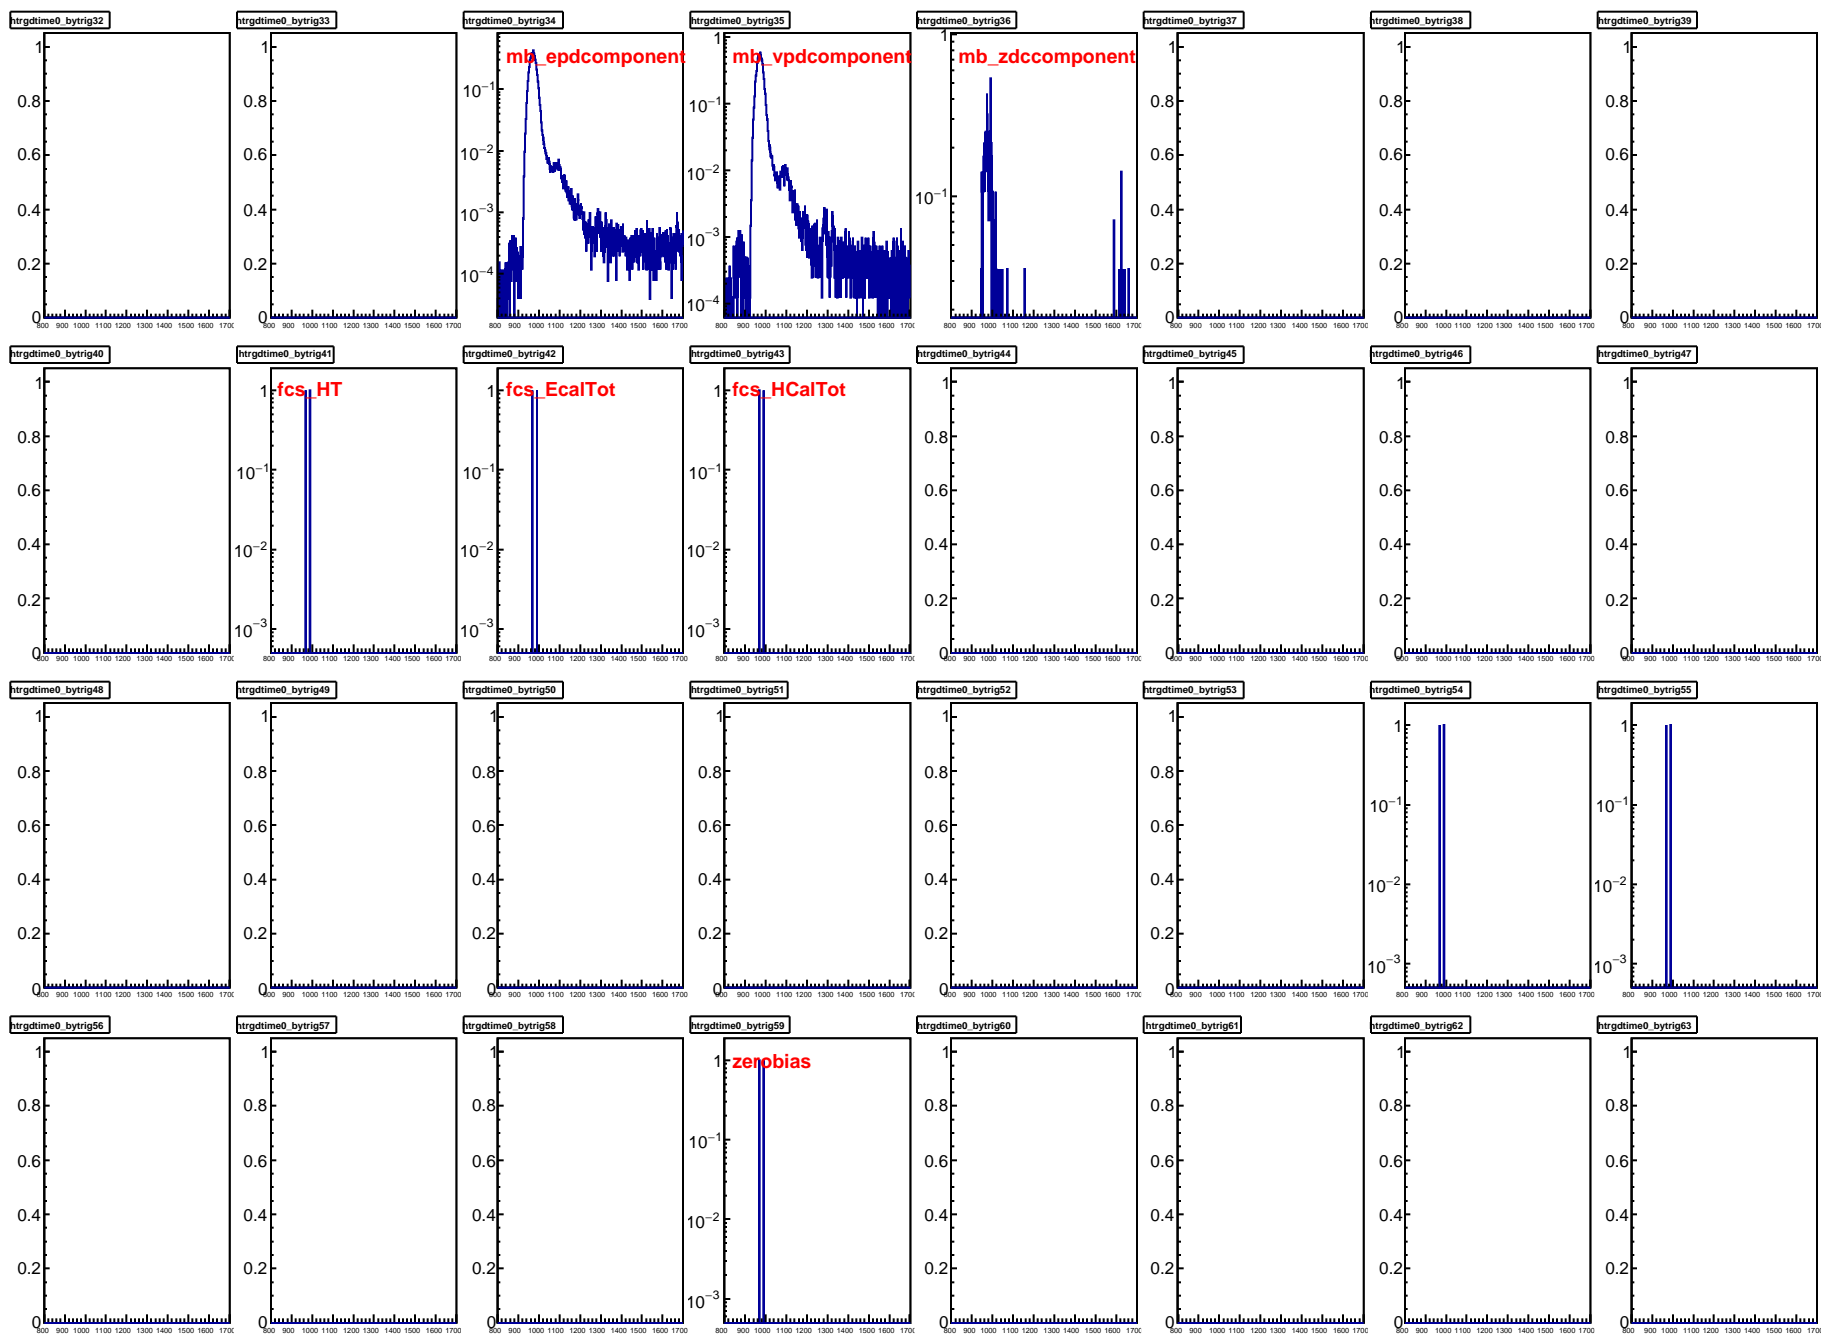

# htrgbits

trgdtime, TRAY thub=0

trgdtime, TRAY thub=1

trgdtime, TRAY thub=2

trgdtime, TRAY thub=3

trgdtime, VPD 121

trgdtime, VPD 122

hbunchidoffset\_thubhalf00

hbunchidoffset\_thubhalf10

hbunchidoffset\_thubhalf20

hbunchidoffset\_thubhalf30

hbunchidoffset\_thubhalf40

hbunchidoffset\_thubhalf50

hbunchidoffset\_thubhalf01

hbunchidoffset\_thubhalf11

hbunchidoffset\_thubhalf21

# htrgdtime\_traycorrected