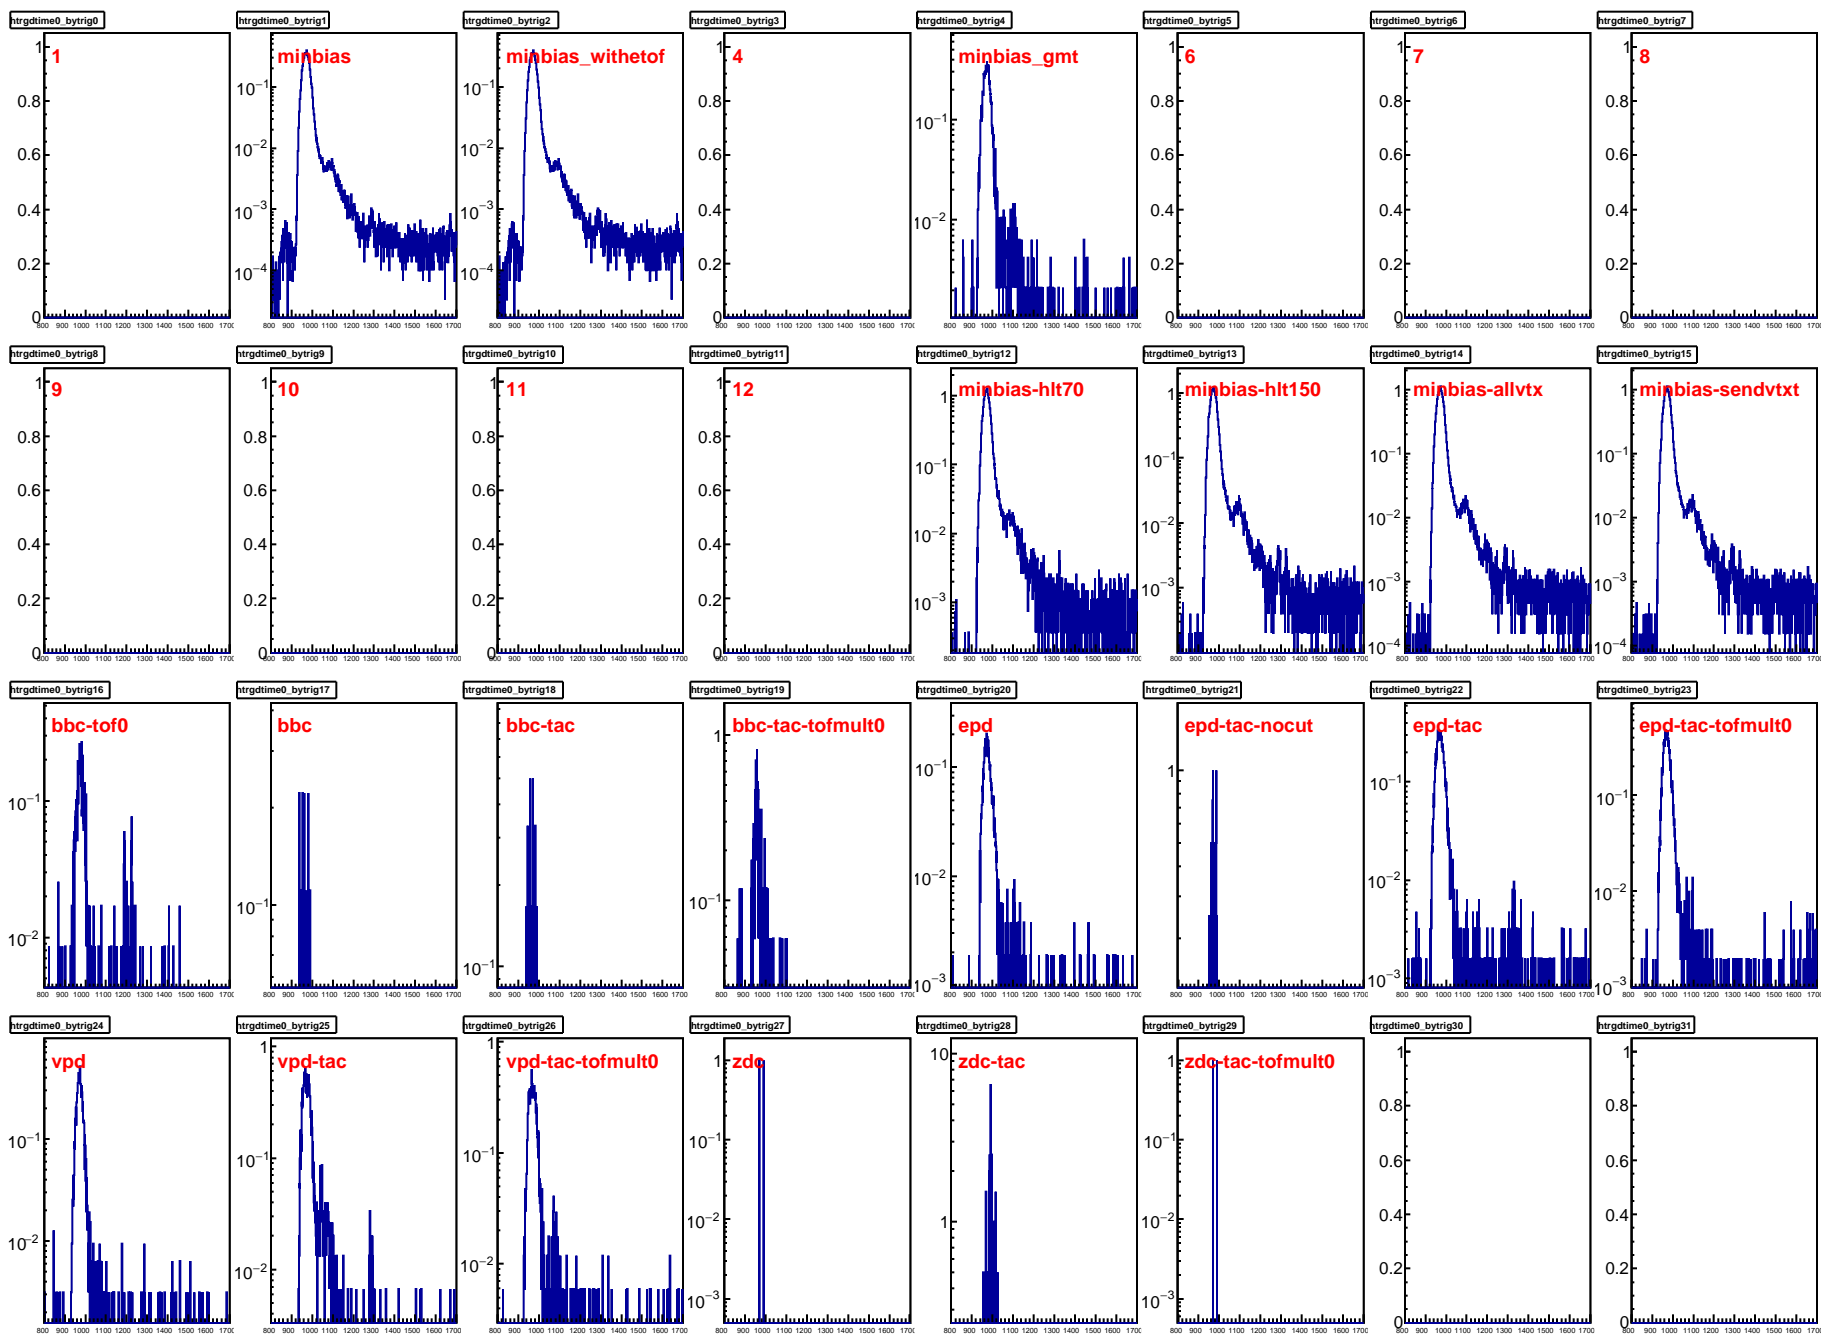

# htrgbits

trgdtime, TRAY thub=0

trgdtime, TRAY thub=1

trgdtime, TRAY thub=2

trgdtime, TRAY thub=3

trgdtime, VPD 121

trgdtime, VPD 122

hbunchidoffset\_thubhalf00

hbunchidoffset\_thubhalf10

hbunchidoffset\_thubhalf20

hbunchidoffset\_thubhalf30

hbunchidoffset\_thubhalf40

hbunchidoffset\_thubhalf50

hbunchidoffset\_thubhalf01

hbunchidoffset\_thubhalf11

hbunchidoffset\_thubhalf21

# htrgdtime\_traycorrected