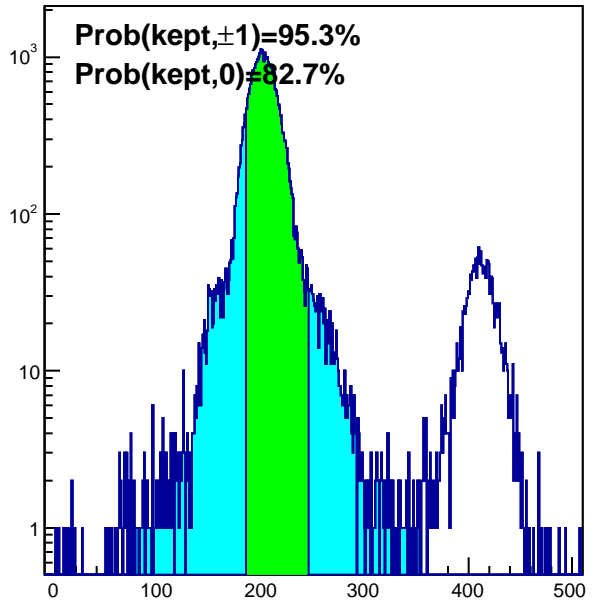

# htrgbits

trgdtime, TRAY thub=0

trgdtime, TRAY thub=1

trgdtime, TRAY thub=2

trgdtime, TRAY thub=3

trgdtime, VPD 121

trgdtime, VPD 122

hbunchidoffset\_thubhalf00