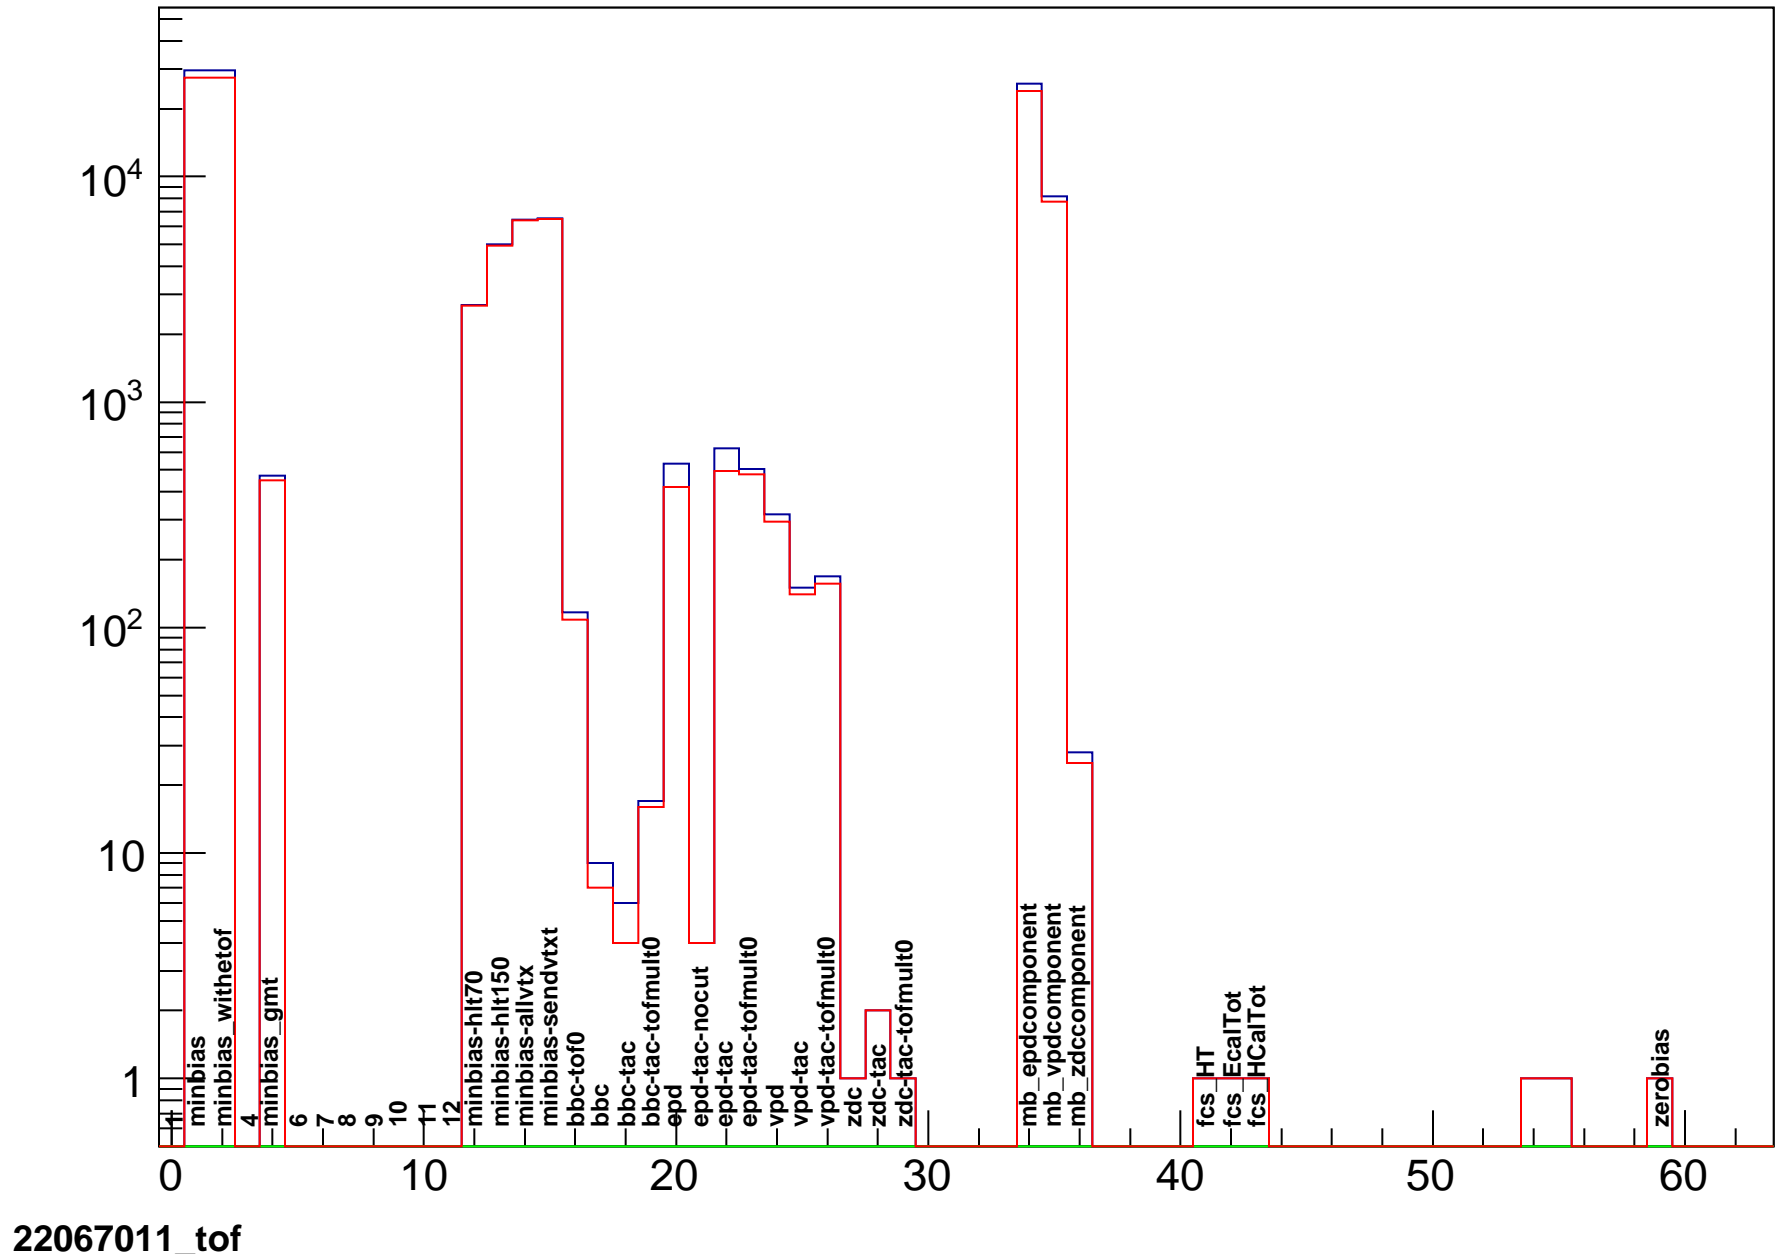

# htrgbits

trgdtime, TRAY thub=0

trgdtime, TRAY thub=1

trgdtime, TRAY thub=2

trgdtime, TRAY thub=3

trgdtime, VPD 121

trgdtime, VPD 122

hbunchidoffset\_thubhalf00

hbunchidoffset\_thubhalf10

hbunchidoffset\_thubhalf20

hbunchidoffset\_thubhalf30

hbunchidoffset\_thubhalf40

hbunchidoffset\_thubhalf50

hbunchidoffset\_thubhalf01

hbunchidoffset\_thubhalf11

hbunchidoffset\_thubhalf21

# htrgdtime\_traycorrected