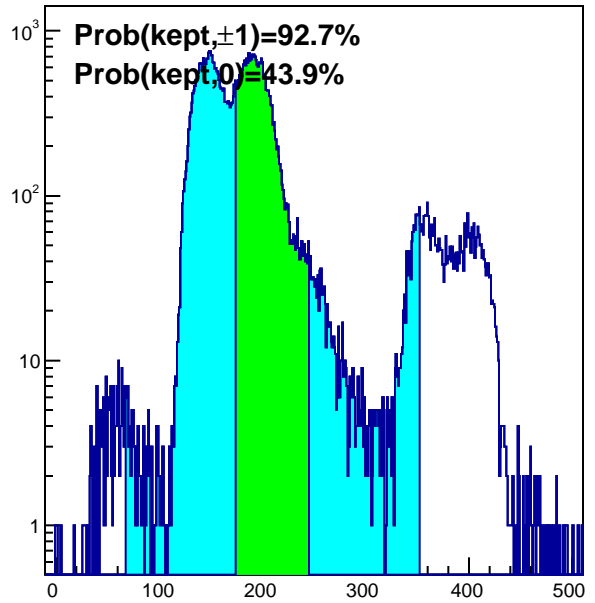

# htrgbits

trgdtime, TRAY thub=0

trgdtime, TRAY thub=1

trgdtime, TRAY thub=2

trgdtime, TRAY thub=3

trgdtime, VPD 121

trgdtime, VPD 122

hbunchidoffset\_thubhalf00