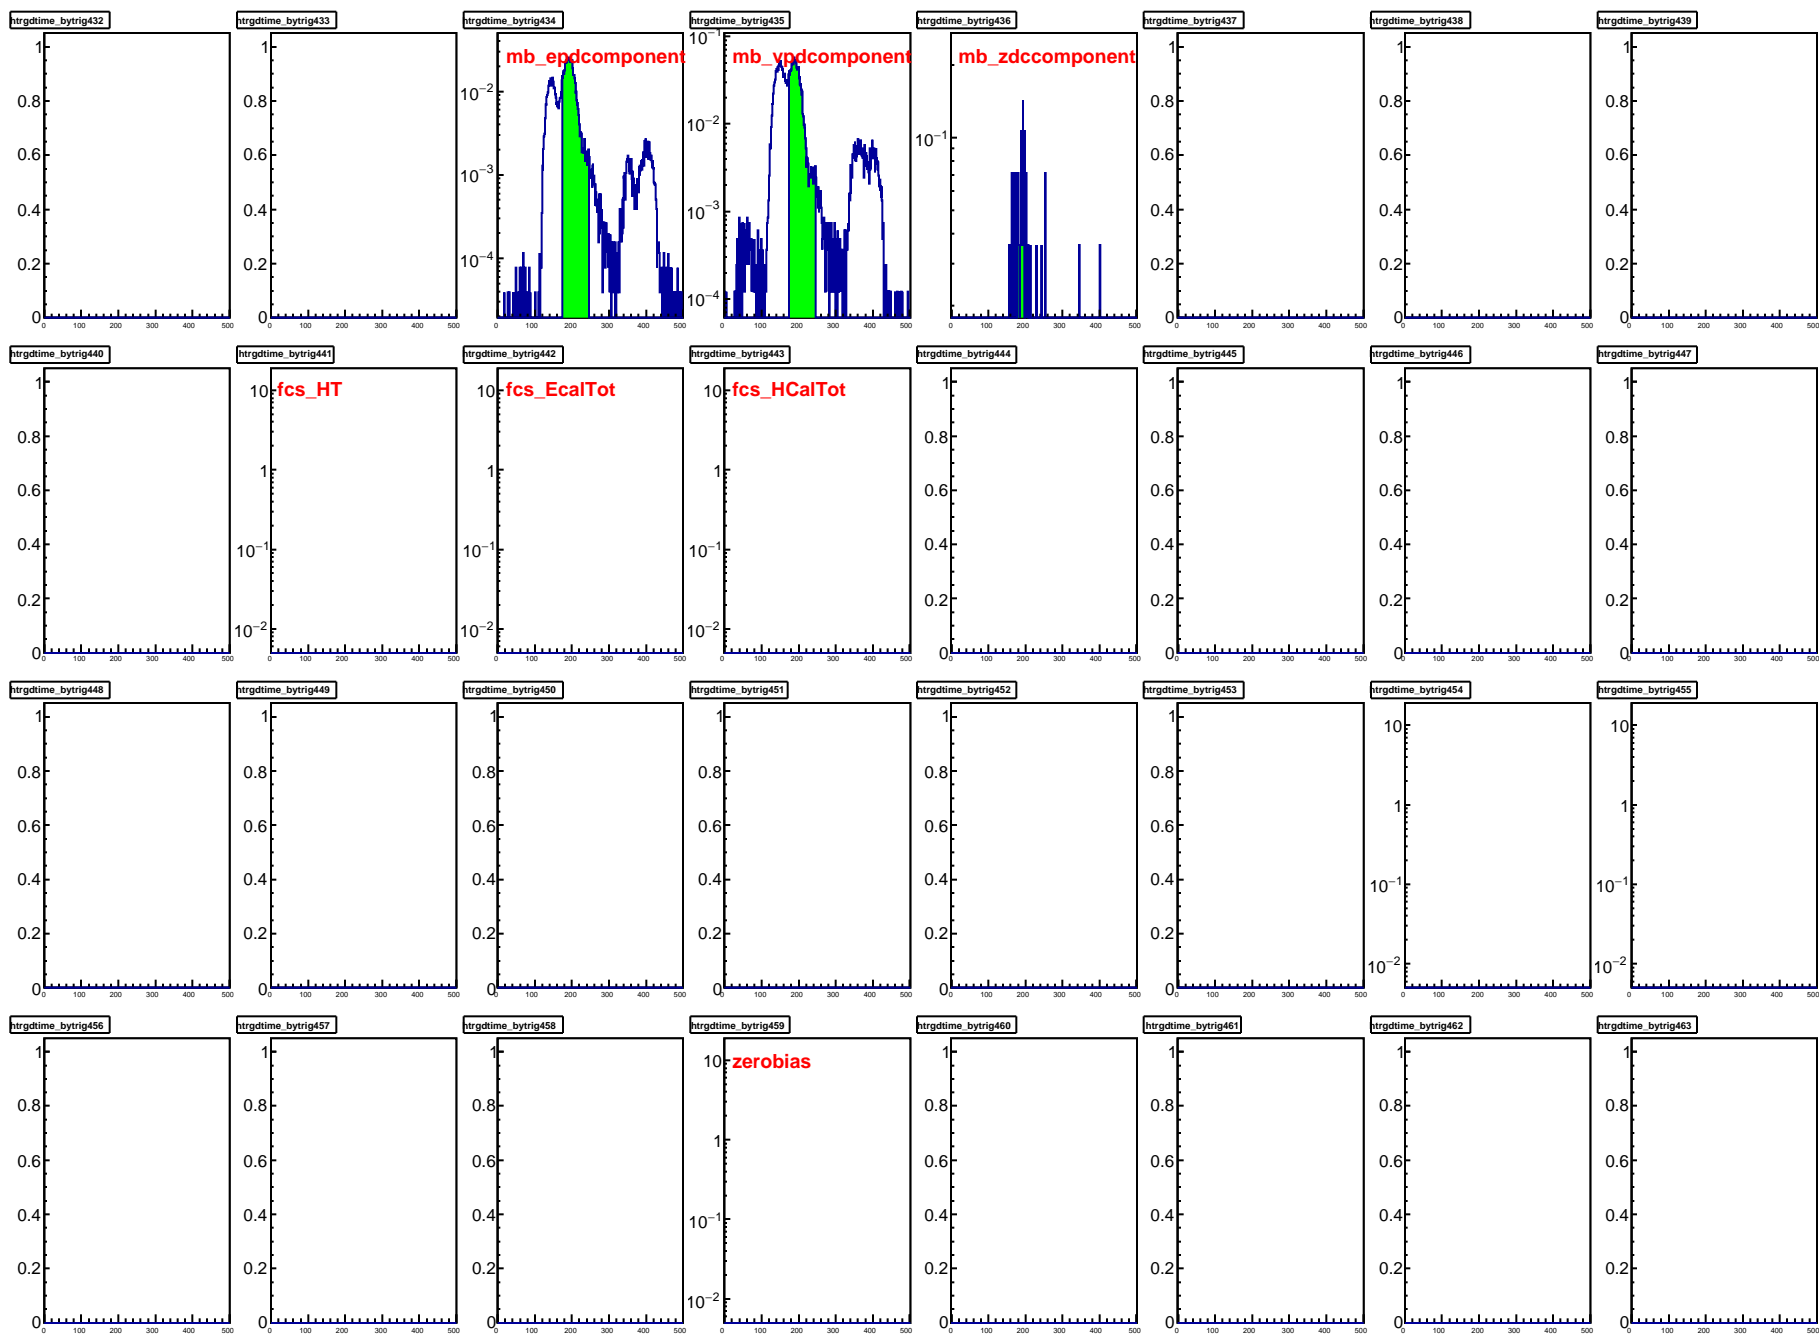

# htrgbits

trgdtime, TRAY thub=0

trgdtime, TRAY thub=1

trgdtime, TRAY thub=2

trgdtime, TRAY thub=3

trgdtime, VPD 121

trgdtime, VPD 122

hbunchidoffset\_thubhalf00

hbunchidoffset\_thubhalf10

hbunchidoffset\_thubhalf20

hbunchidoffset\_thubhalf30

hbunchidoffset\_thubhalf40

hbunchidoffset\_thubhalf50

hbunchidoffset\_thubhalf01

hbunchidoffset\_thubhalf11

hbunchidoffset\_thubhalf21

# htrgdtime\_traycorrected