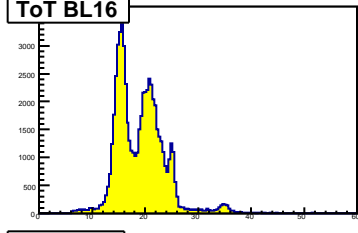

rate/cell by tray module ID, TrayIDinLoop=3

rate/cell by tray module ID, TrayIDinLoop=4

rate/cell by global module ID

NModules by  $\Phi$

rate/cell by  $\Phi$ , IDinLoop-Corrected

nHits/ev, ToT range

nHits/tray/ev, ToT range

# Rate (Hz) vs (BL,strip-posn), Run=22327

hmdhitz\_tota\_strip1

hmdhitz\_tota\_strip6

hmdhitz\_tota\_strip12

hmdhitz\_totb\_strip1

hmdhitz\_totb\_strip6

hmdhitz\_totb\_strip12

htotm\_strip