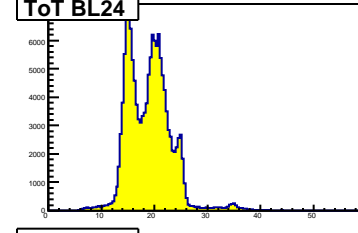

rate/cell by tray module ID, TrayIDinLoop=3

rate/cell by tray module ID, TrayIDinLoop=4

rate/cell by global module ID

NModules by  $\Phi$

rate/cell by  $\Phi$ , IDinLoop-Corrected

nHits/ev, ToT range

nHits/tray/ev, ToT range

# Rate (Hz) vs (BL,strip-posn), Run=22327

hmdhitz\_tota\_strip1

hmdhitz\_tota\_strip6

hmdhitz\_tota\_strip12

hmdhitz\_totb\_strip1

hmdhitz\_totb\_strip6

hmdhitz\_totb\_strip12

htotm\_strip