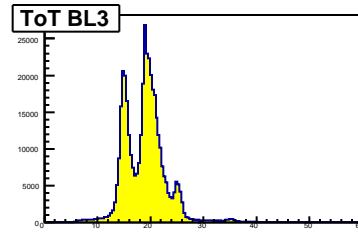

rate/cell by tray module ID, TrayIDinLoop=3

rate/cell by tray module ID, TrayIDinLoop=4

rate/cell by global module ID

NModules by  $\Phi$

rate/cell by  $\Phi$ , IDinLoop-Corrected

nHits/ev, ToT range

nHits/tray/ev, ToT range

# Rate (Hz) vs (BL,strip-posn), Run=22327

hmdhitz\_tota\_strip1

hmdhitz\_tota\_strip6

hmdhitz\_tota\_strip12

hmdhitz\_totb\_strip1

hmdhitz\_totb\_strip6

hmdhitz\_totb\_strip12

htotm\_strip