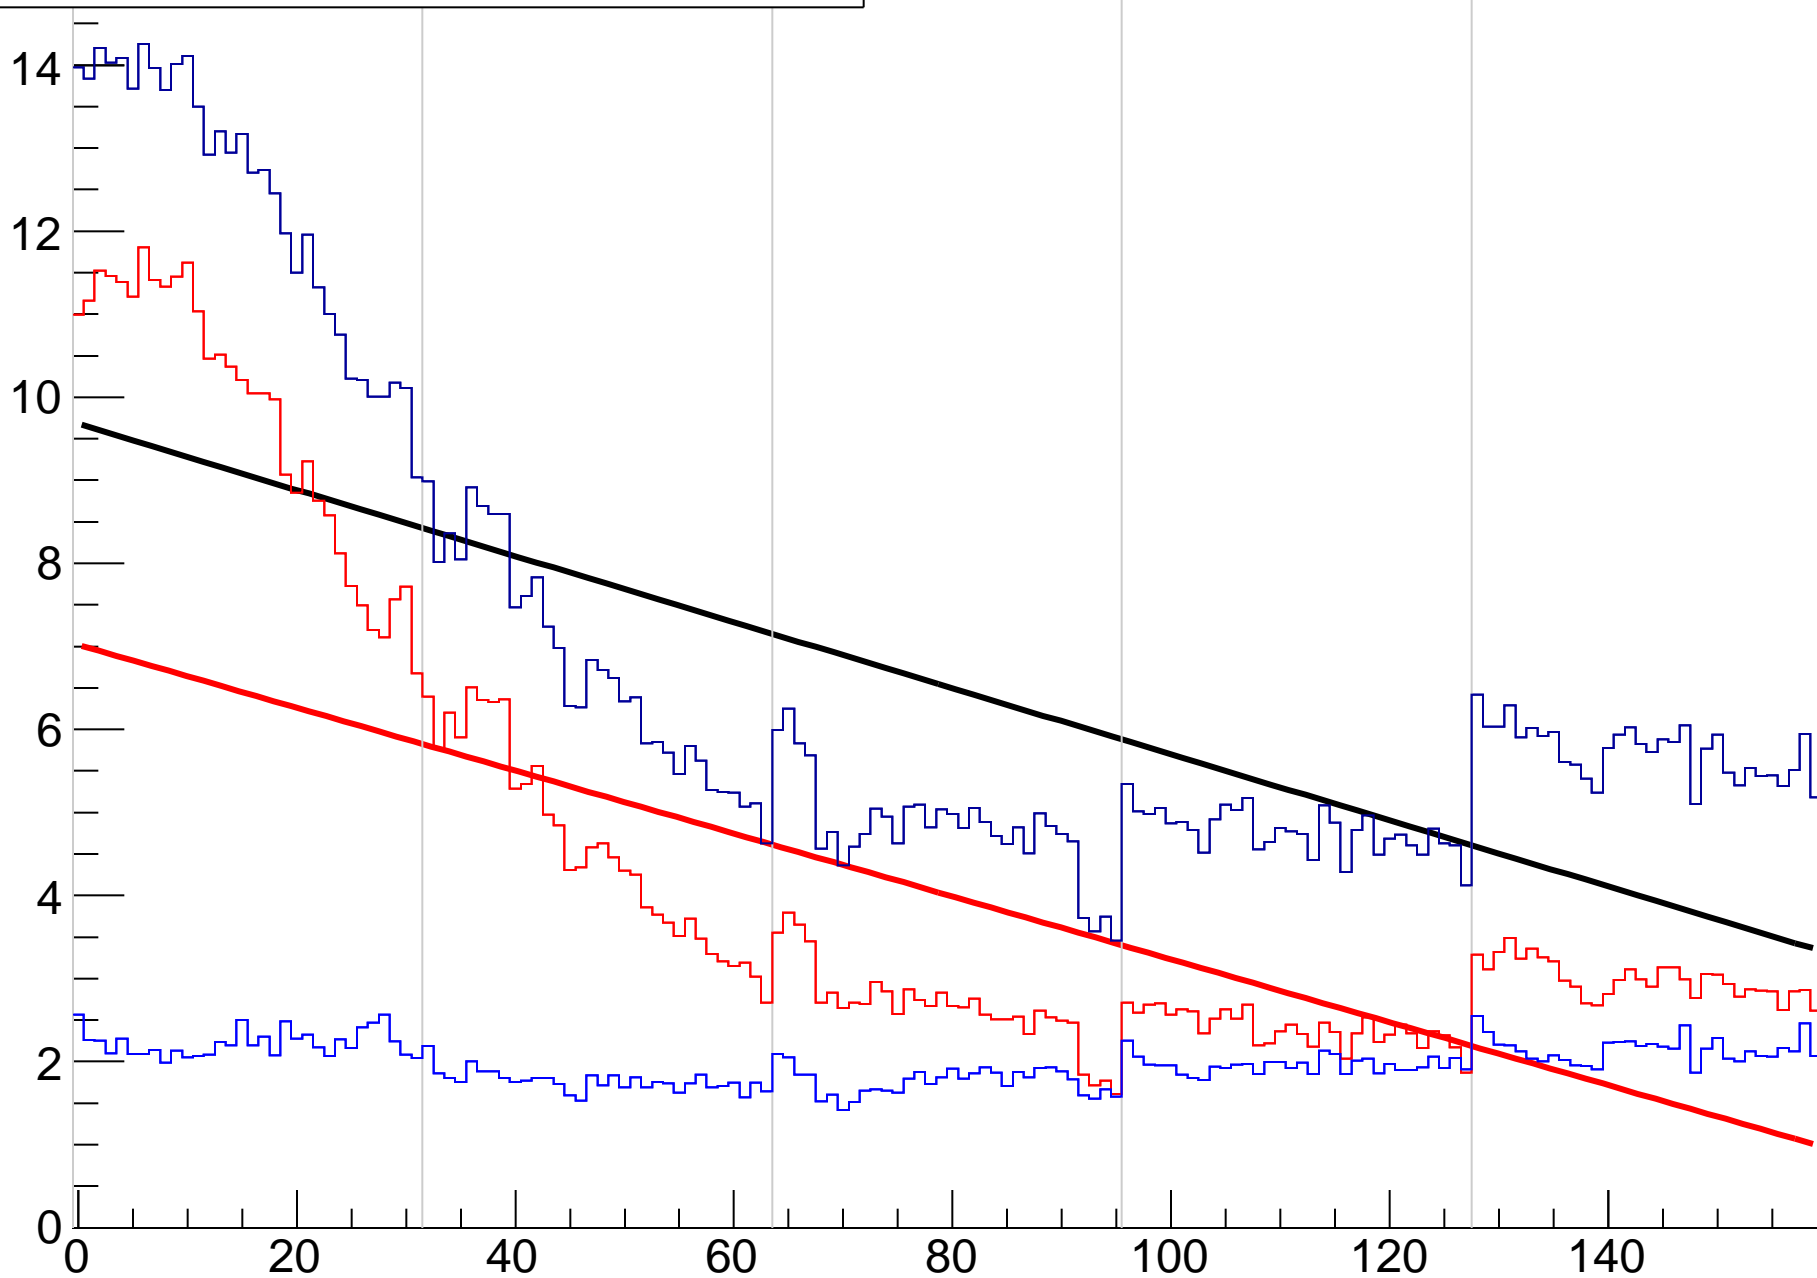

rate/cell by tray ID

rate/cell by global module ID

rate/cell by tray module ID

rate/cell by tray cell ID

# rate/cell by loop module ID

**difference between noise rate and mid-tray fit**

rate/cell by tray module ID, TrayIDinLoop=0

rate/cell by tray module ID, TrayIDinLoop=1

rate/cell by tray module ID, TrayIDinLoop=2

rate/cell by tray module ID, TrayIDinLoop=3

rate/cell by tray module ID, TrayIDinLoop=4

rate/cell by global module ID

NModules by  $\Phi$

rate/cell by  $\Phi$ , IDinLoop-Corrected

nHits/ev, ToT range

nHits/tray/ev, ToT range