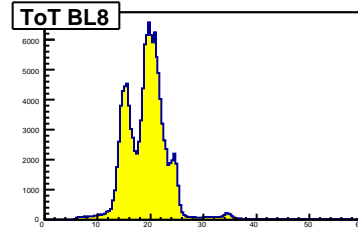

rate/cell by tray module ID, TrayIDinLoop=3

rate/cell by tray module ID, TrayIDinLoop=4

rate/cell by global module ID

NModules by  $\Phi$

rate/cell by  $\Phi$ , IDinLoop-Corrected

nHits/ev, ToT range

nHits/tray/ev, ToT range

# Rate (Hz) vs (BL,strip-posn), Run=22327

hmdhitz\_tota\_strip1

hmdhitz\_tota\_strip6

hmdhitz\_tota\_strip12

hmdhitz\_totb\_strip1

hmdhitz\_totb\_strip6

hmdhitz\_totb\_strip12

htotm\_strip