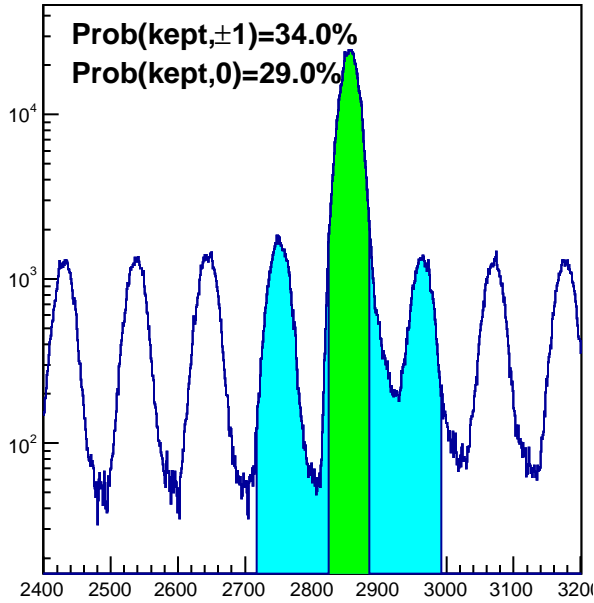

htrgbits

trgdtme, TRAY thub=0

trgdtme, TRAY thub=1

trgdtme, TRAY thub=2

trgdtme, TRAY thub=3

trgdtme, VPD 121

trgdtme, VPD 122

hbunchidoffset_thubhalf00