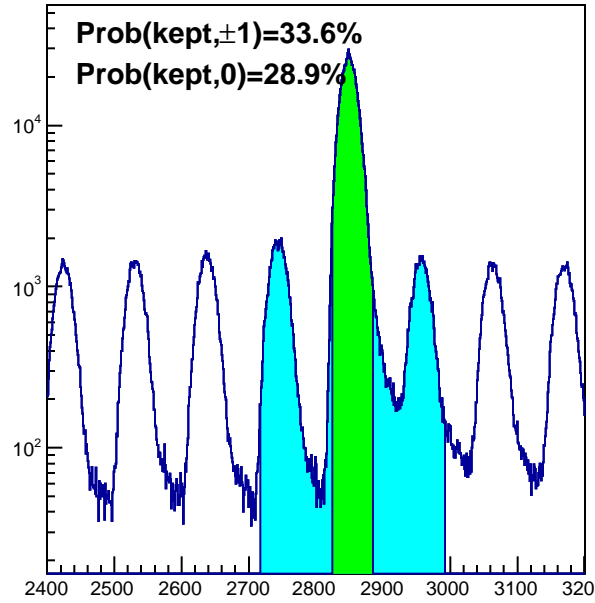

htrgbits

trgdtme, TRAY thub=0

trgdtme, TRAY thub=1

trgdtme, TRAY thub=2

trgdtme, TRAY thub=3

trgdtme, VPD 121

trgdtme, VPD 122

hbunchidoffset_thubhalf00