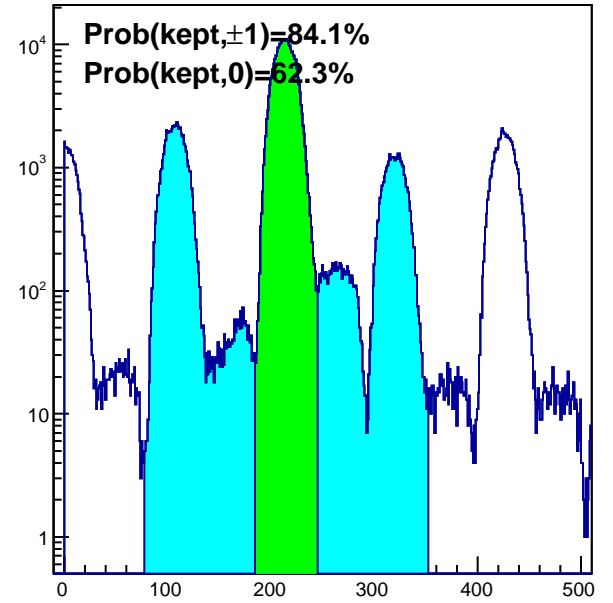

htrgbits

trgdtme, TRAY thub=0

trgdtme, TRAY thub=1

trgdtme, TRAY thub=2

trgdtme, TRAY thub=3

trgdtme, VPD 121

trgdtme, VPD 122

hbunchidoffset_thubhalf00