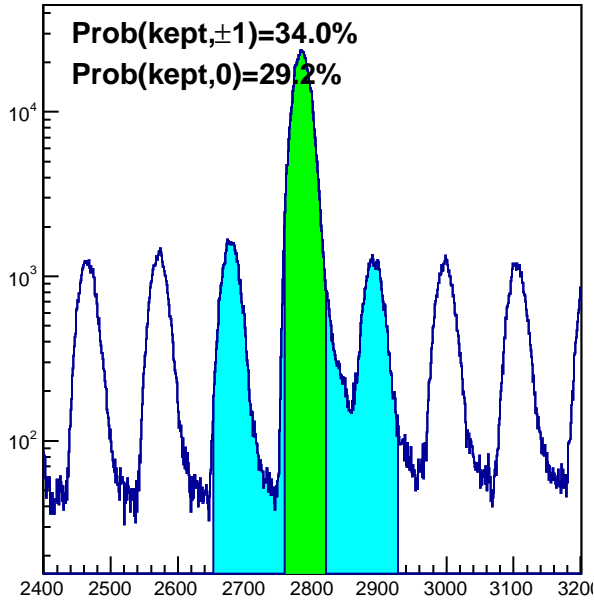

htrgbits

trgdtme, TRAY thub=0

trgdtme, TRAY thub=1

trgdtme, TRAY thub=2

trgdtme, TRAY thub=3

trgdtme, VPD 121

trgdtme, VPD 122

hbunchidoffset_thubhalf00