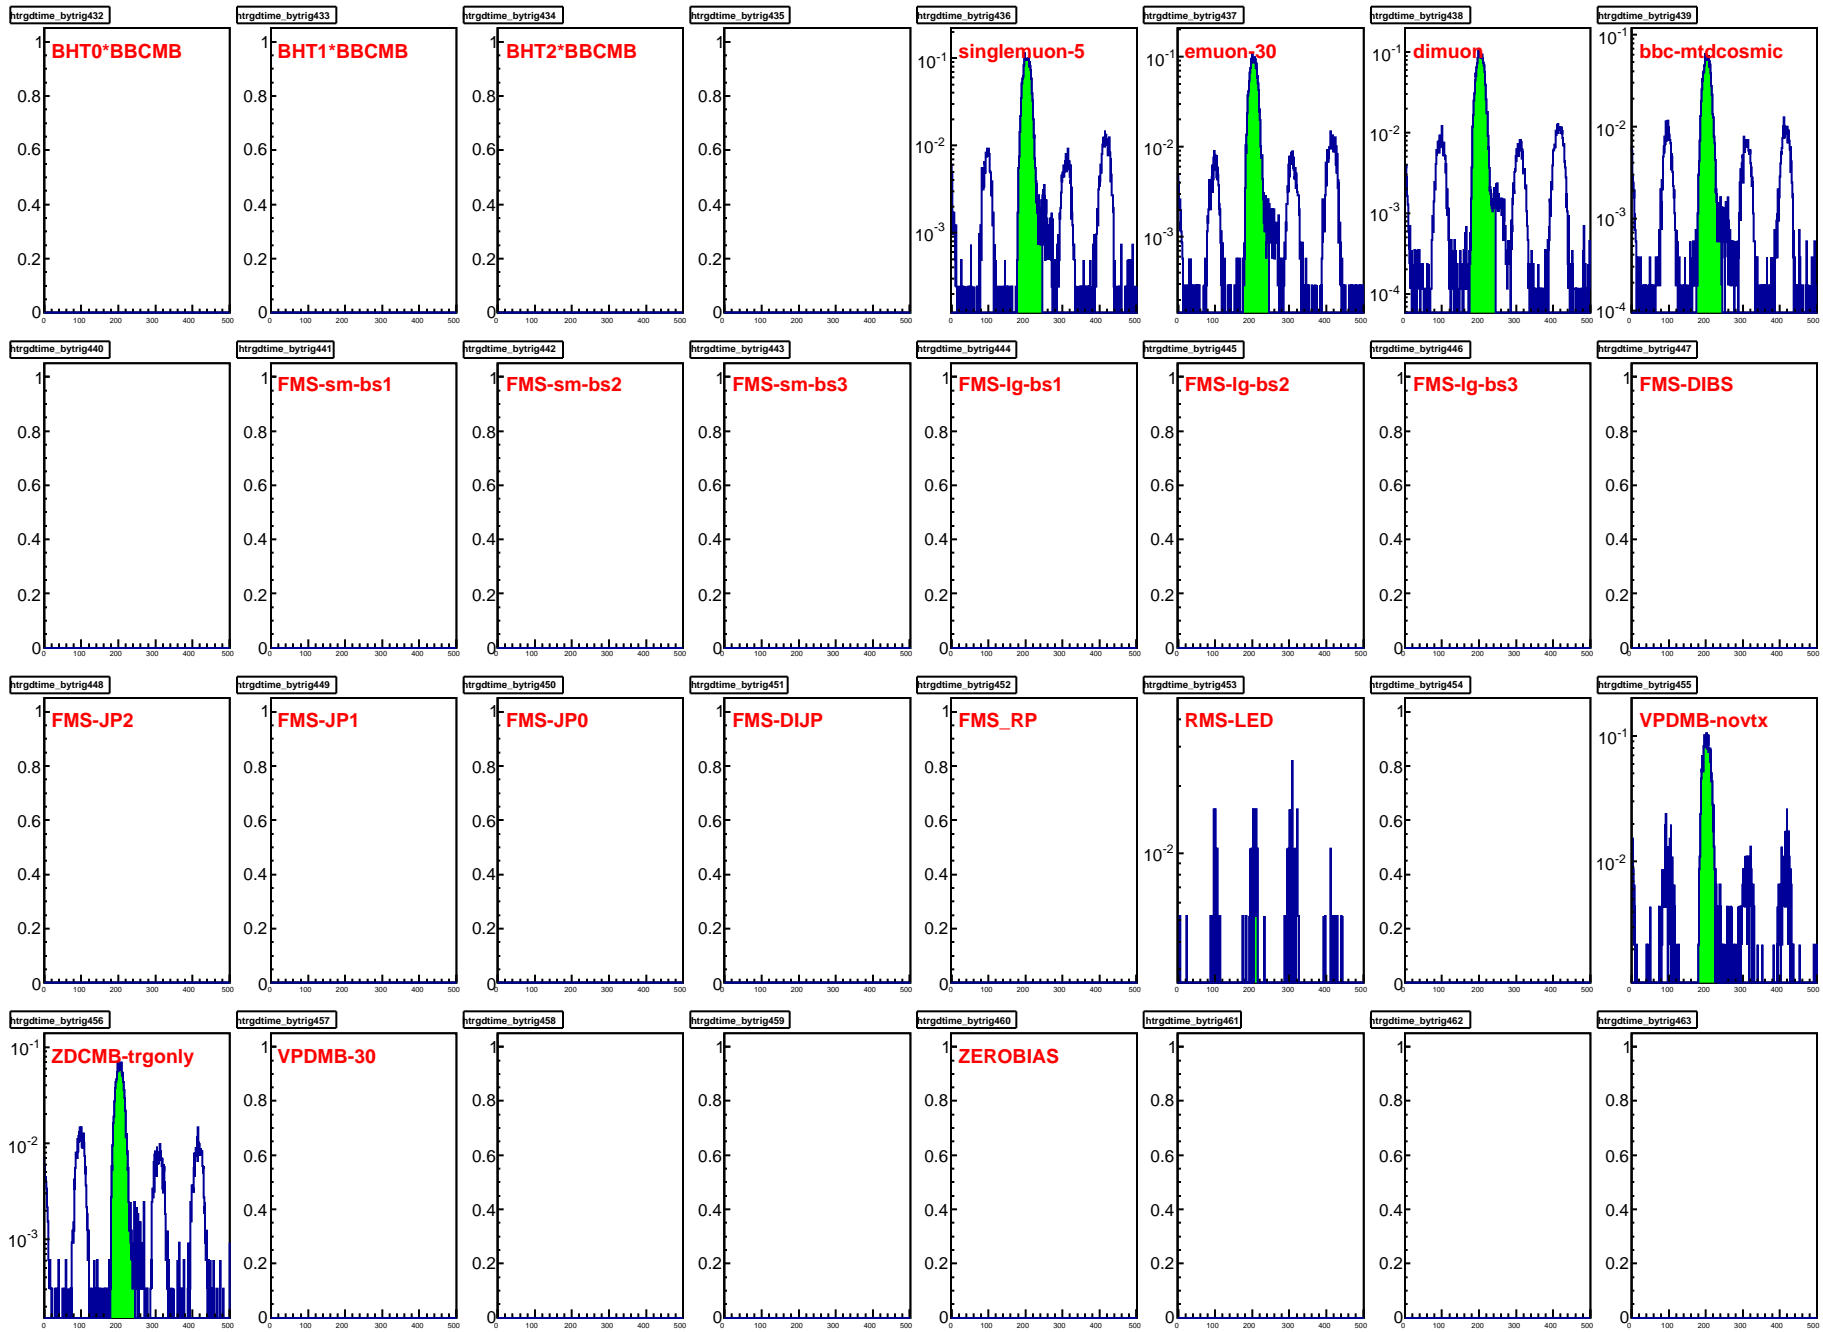

htrgbits

trgdtme, TRAY thub=0

trgdtme, TRAY thub=1

trgdtme, TRAY thub=2

trgdtme, TRAY thub=3

trgdtme, VPD 121

trgdtme, VPD 122

hbunchidoffset_thubhalf00

hbunchidoffset_thubhalf10

hbunchidoffset_thubhalf20

hbunchidoffset_thubhalf30

hbunchidoffset_thubhalf40

hbunchidoffset_thubhalf50

hbunchidoffset_thubhalf01

hbunchidoffset_thubhalf11

hbunchidoffset_thubhalf21

hbunchidoffset_thubhalf31

hbunchidoffset_thubhalf41

hbunchidoffset_thubhalf51

htrgdttime_traycorrected

hcrossing_traycorrected

hnhitstof_xingall

hnhitstof_xingall	
Entries	146856
Mean	75.76
RMS	31.82

**hnhitstof_xingtrg**

hnhitstof_xingtrg	
Entries	146856
Mean	21.97
RMS	15.93

**hnhitstof_xingm2**

hnhitstof_xingm2	
Entries	146856
Mean	2.925
RMS	6.622

**hnhitstof_xingp2**

hnhitstof_xingp2	
Entries	146856
Mean	8.598
RMS	11.56