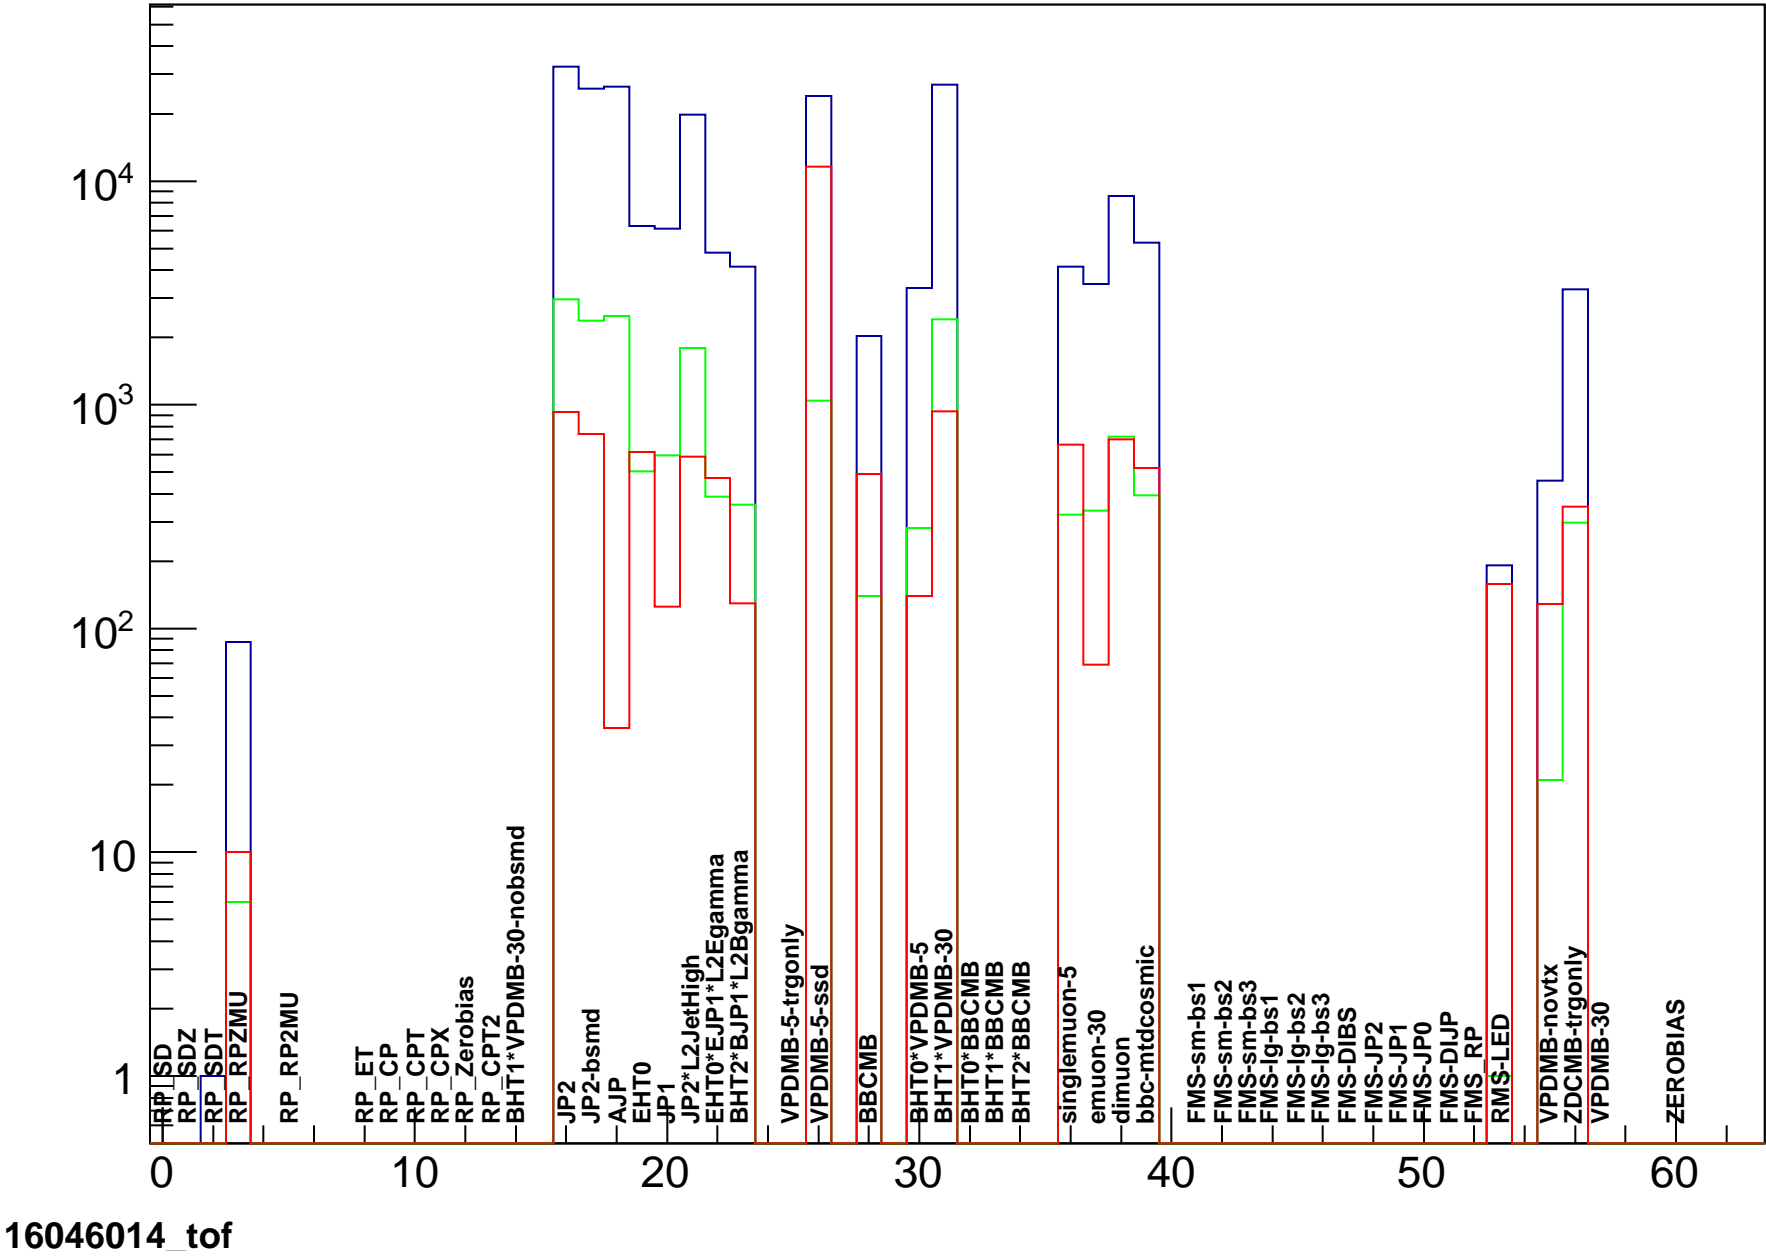

htrgbits

trgdtme, TRAY thub=0

trgdtme, TRAY thub=1

trgdtme, TRAY thub=2

trgdtme, TRAY thub=3

trgdtme, VPD 121

trgdtme, VPD 122

hbunchidoffset_thubhalf00

hbunchidoffset_thubhalf10

hbunchidoffset_thubhalf20

hbunchidoffset_thubhalf30

hbunchidoffset_thubhalf40

hbunchidoffset_thubhalf50

hbunchidoffset_thubhalf01

hbunchidoffset_thubhalf11

hbunchidoffset_thubhalf21

hbunchidoffset_thubhalf31

hbunchidoffset_thubhalf41

hbunchidoffset_thubhalf51

htrgdttime_traycorrected

hcrossing_traycorrected

hnhitstof_xingall

hnhitstof_xingall	
Entries	146856
Mean	75.76
RMS	31.82

**hnhitstof_xingtrg**

hnhitstof_xingtrg	
Entries	146856
Mean	21.97
RMS	15.93

**hnhitstof_xingm2**

hnhitstof_xingm2	
Entries	146856
Mean	2.925
RMS	6.622

**hnhitstof_xingp2**

hnhitstof_xingp2	
Entries	146856
Mean	8.598
RMS	11.56