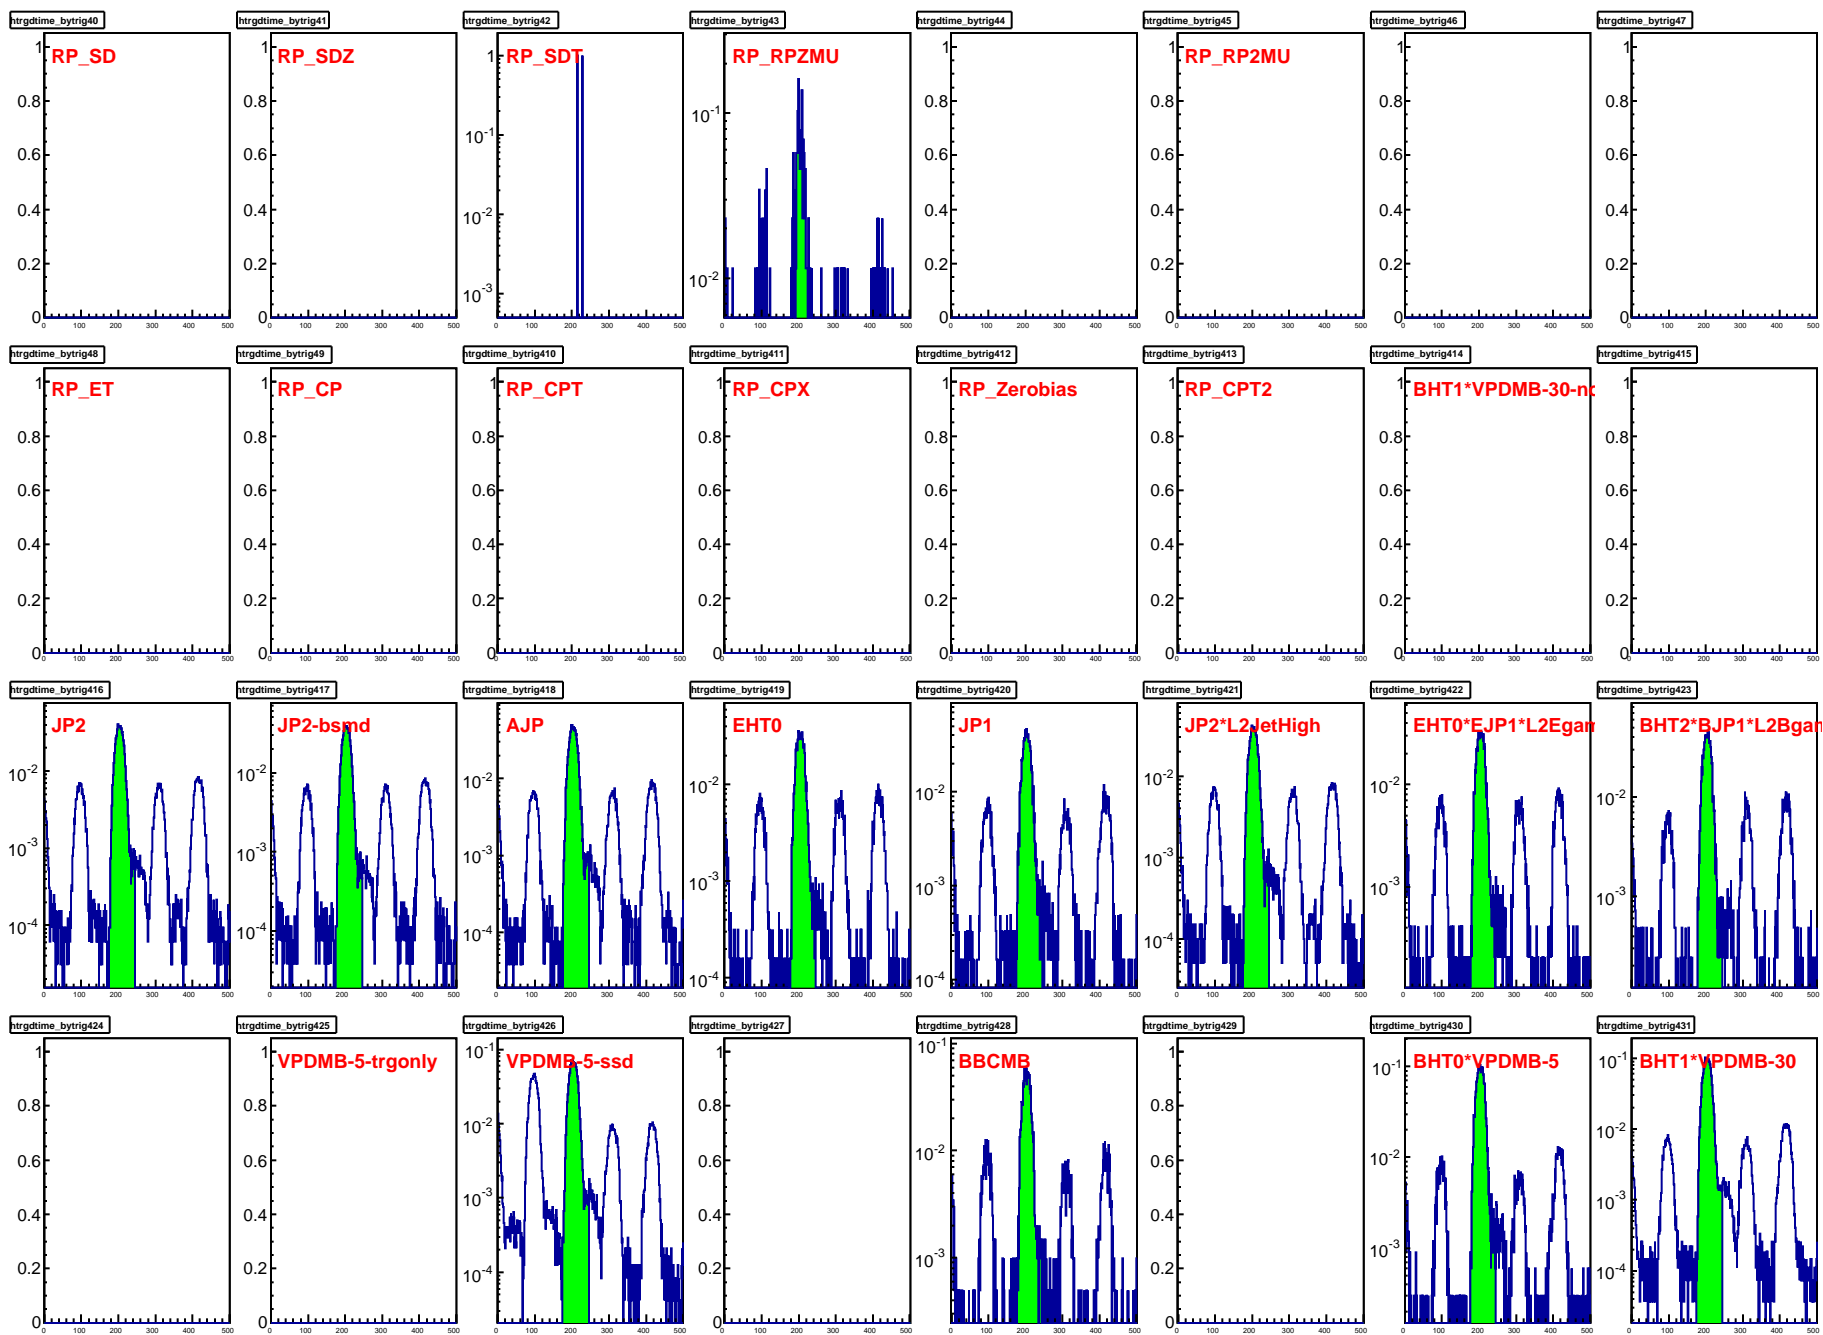

htrgbits

trgdtme, TRAY thub=0

trgdtme, TRAY thub=1

trgdtme, TRAY thub=2

trgdtme, TRAY thub=3

trgdtme, VPD 121

trgdtme, VPD 122

hbunchidoffset_thubhalf00

hbunchidoffset_thubhalf10

hbunchidoffset_thubhalf20

hbunchidoffset_thubhalf30

hbunchidoffset_thubhalf40

hbunchidoffset_thubhalf50

hbunchidoffset_thubhalf01

hbunchidoffset_thubhalf11

hbunchidoffset_thubhalf21

hbunchidoffset_thubhalf31

hbunchidoffset_thubhalf41

hbunchidoffset_thubhalf51

htrgdttime_traycorrected

hcrossing_traycorrected

hnhitstof_xingall

hnhitstof_xingall	
Entries	146856
Mean	75.76
RMS	31.82

**hnhitstof_xingtrg**