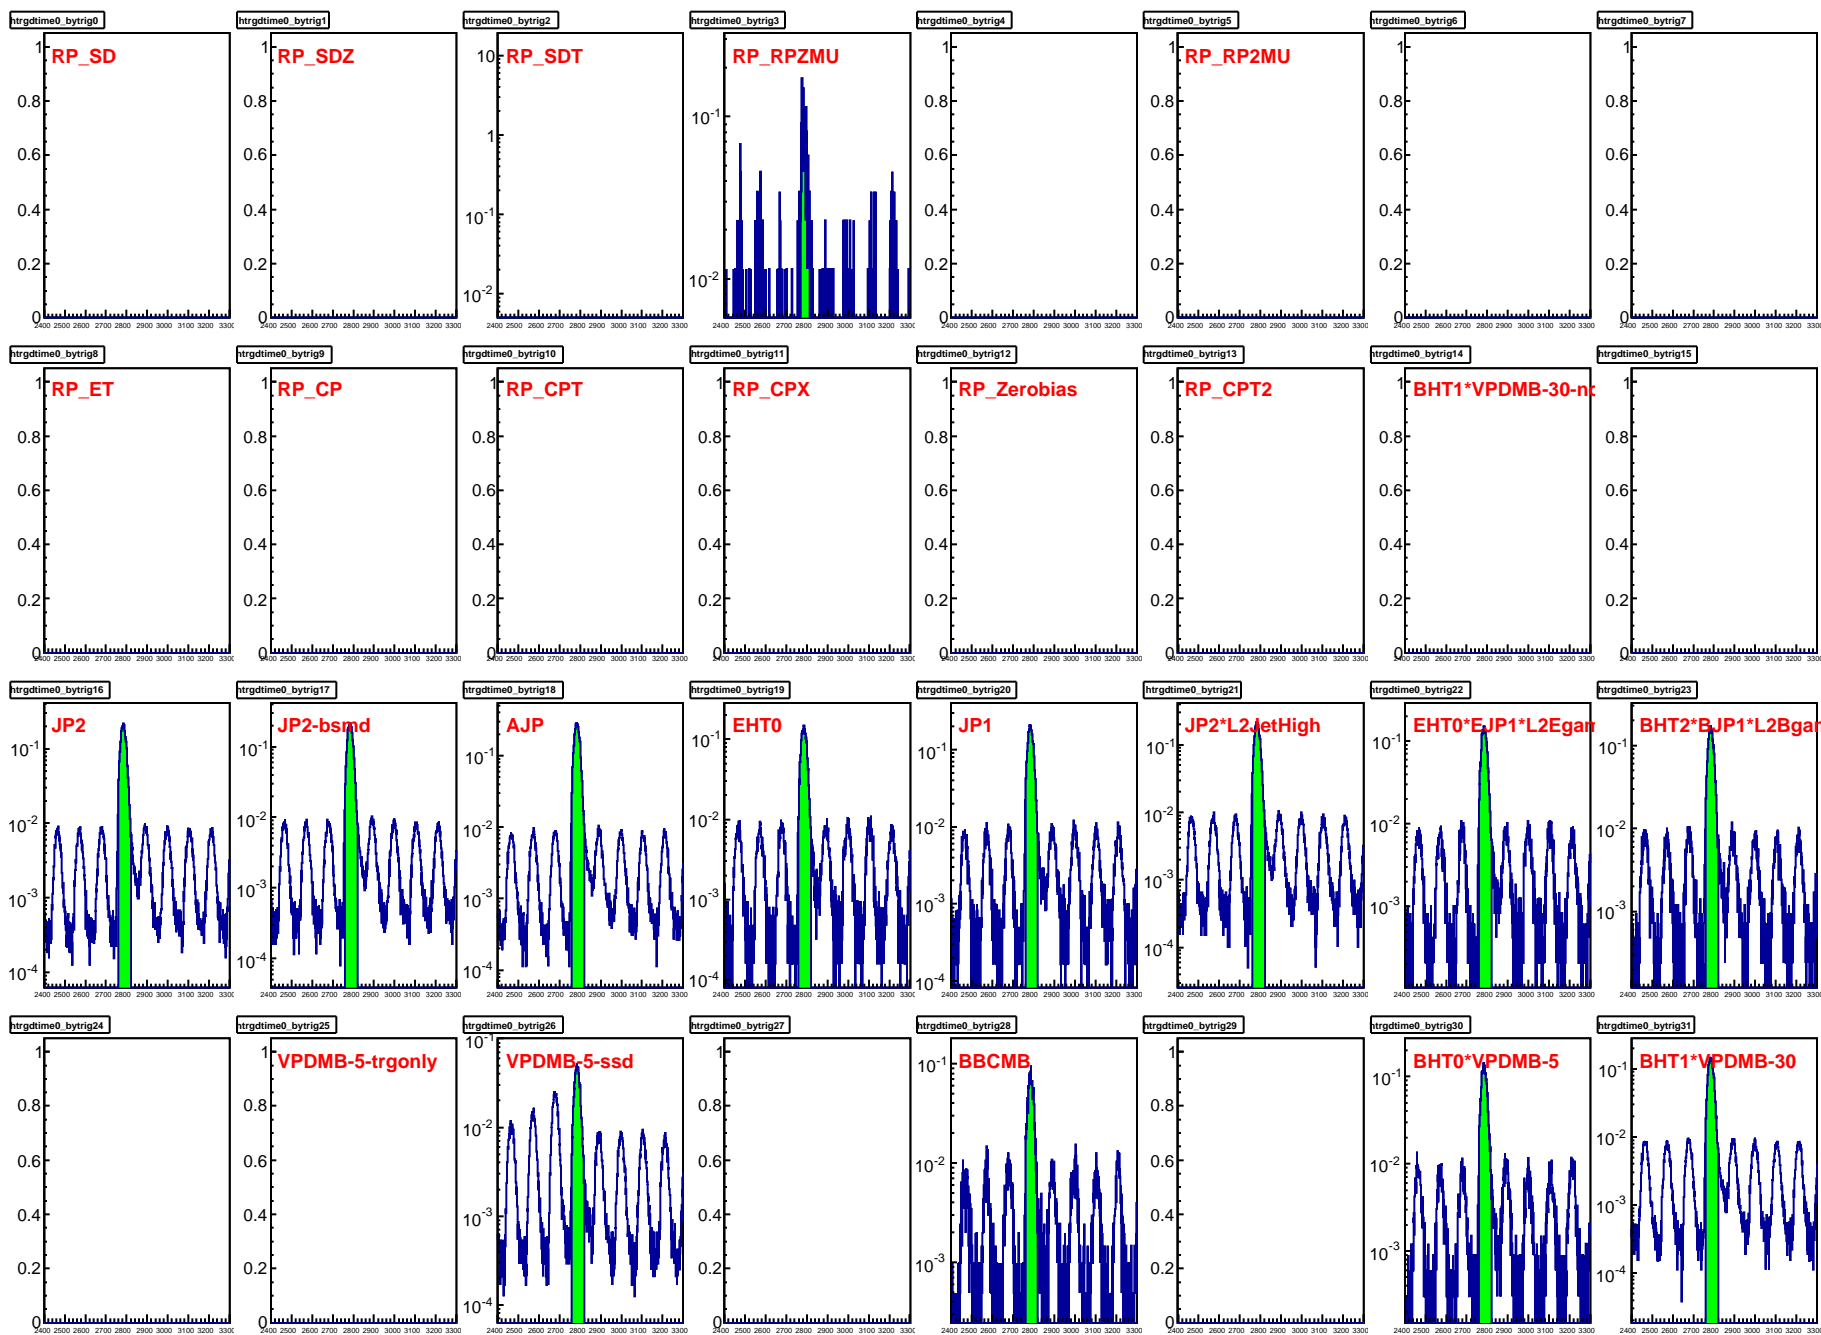

htrgbits

trgdtme, TRAY thub=0

trgdtme, TRAY thub=1

trgdtme, TRAY thub=2

trgdtme, TRAY thub=3

trgdtme, VPD 121

trgdtme, VPD 122

hbunchidoffset_thubhalf00

hbunchidoffset_thubhalf10

hbunchidoffset_thubhalf20

hbunchidoffset_thubhalf30

hbunchidoffset_thubhalf40

hbunchidoffset_thubhalf50

hbunchidoffset_thubhalf01

hbunchidoffset_thubhalf11

hbunchidoffset_thubhalf21

hbunchidoffset_thubhalf31

hbunchidoffset_thubhalf41

hbunchidoffset_thubhalf51

htrgdttime_traycorrected

hcrossing_traycorrected

hnhitstof_xingall

hnhitstof_xingall	
Entries	146856
Mean	75.76
RMS	31.82

**hnhitstof_xingtrg**