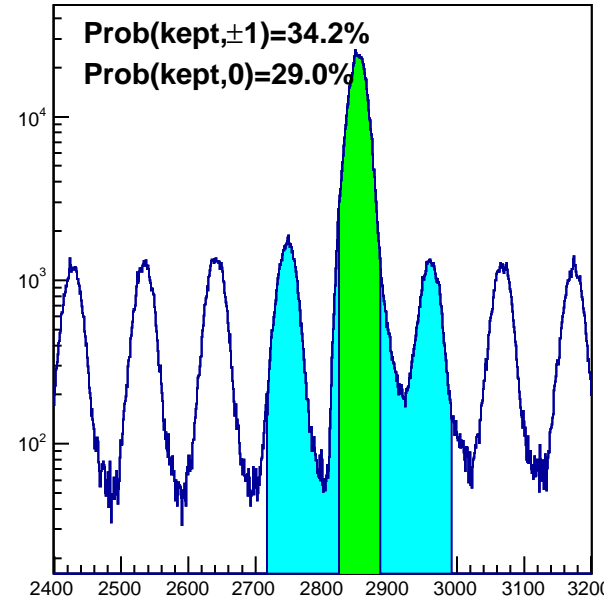

htrgbits

trgdtme, TRAY thub=0

trgdtme, TRAY thub=1

trgdtme, TRAY thub=2

trgdtme, TRAY thub=3

trgdtme, VPD 121

trgdtme, VPD 122

hbunchidoffset_thubhalf00