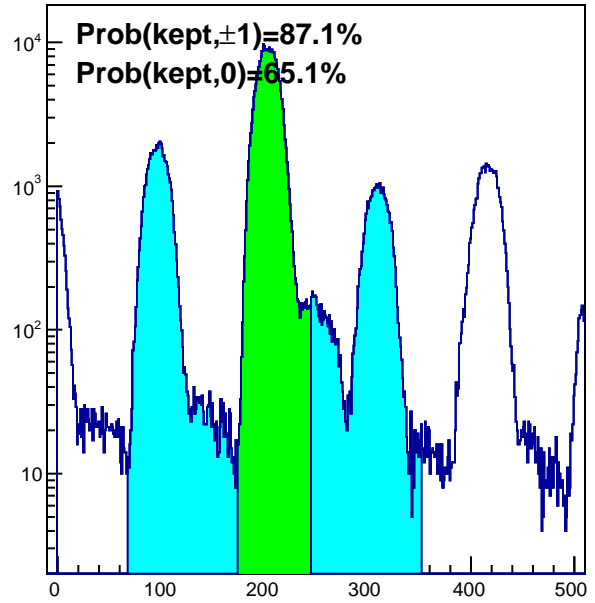

htrgbits

trgdtme, TRAY thub=0

trgdtme, TRAY thub=1

trgdtme, TRAY thub=2

trgdtme, TRAY thub=3

trgdtme, VPD 121

trgdtme, VPD 122

hbunchidoffset_thubhalf00