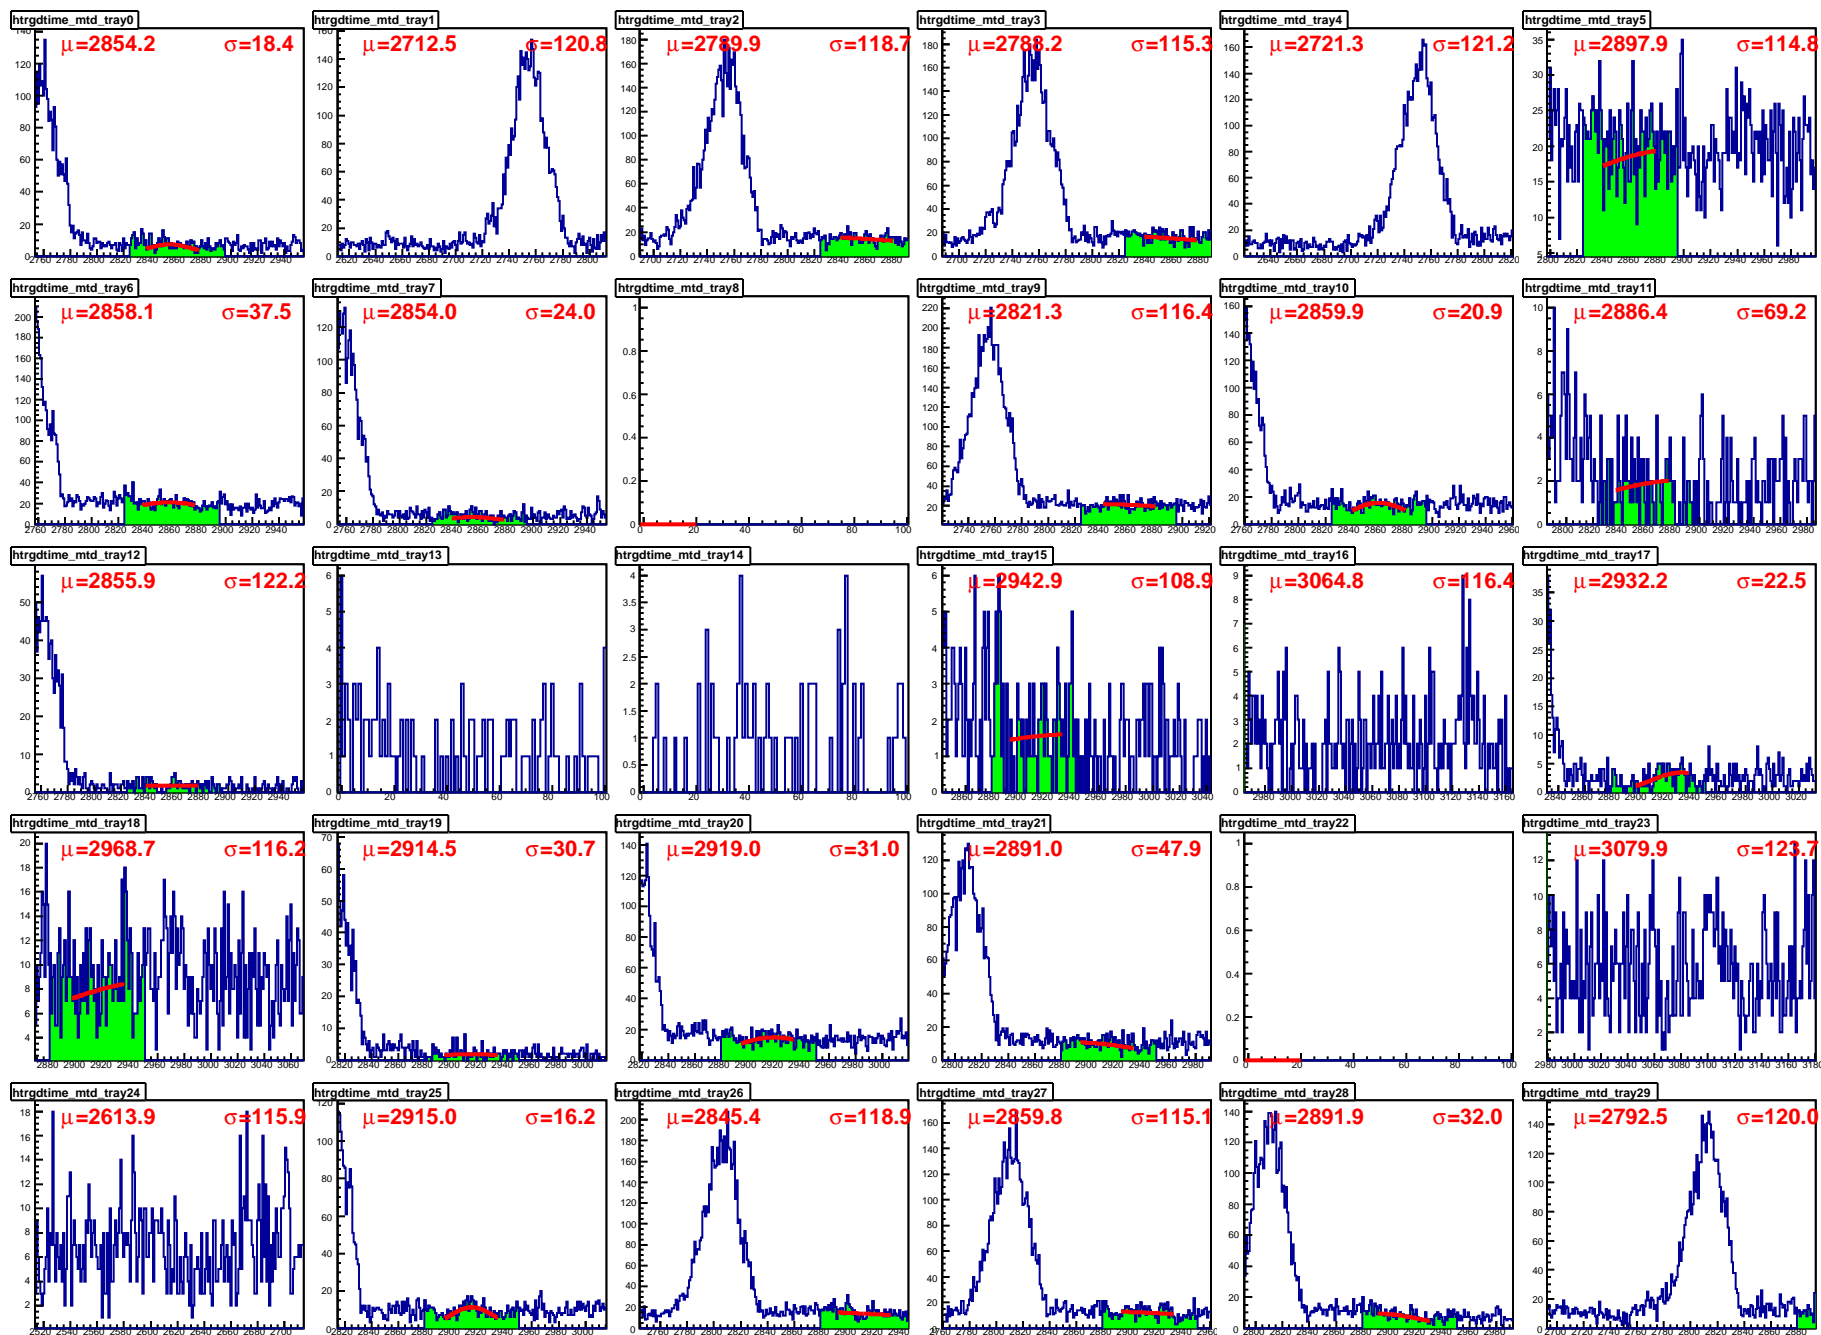

hnhitstof_xingtrg_vpd

hnhitstof_xingtrg_vpd	
Entries	146856
Mean	3.598
RMS	3.253

hnhitstof_xingm2_vpd

hnhitstof_xingm2_vpd	
Entries	146856
Mean	0.9266
RMS	2.419

hnhitstof_xingp2_vpd

hnhitstof_xingp2_vpd	
Entries	146856
Mean	0.9266
RMS	2.419

hnhitstof_xingm7_vpd

hnhitstof_xingm7_vpd	
Entries	146856
Mean	1.015
RMS	2.02

hnhitstof_xingp7_vpd

hnhitstof_xingp7_vpd	
Entries	146856
Mean	1.026
RMS	2.03

htrgdttime_mtd0

htrgdttime_mtd1

htrgdttime_mtd0

htrgdttime_mtd1

htrgdttime_tray

htrgdtime_trayoff