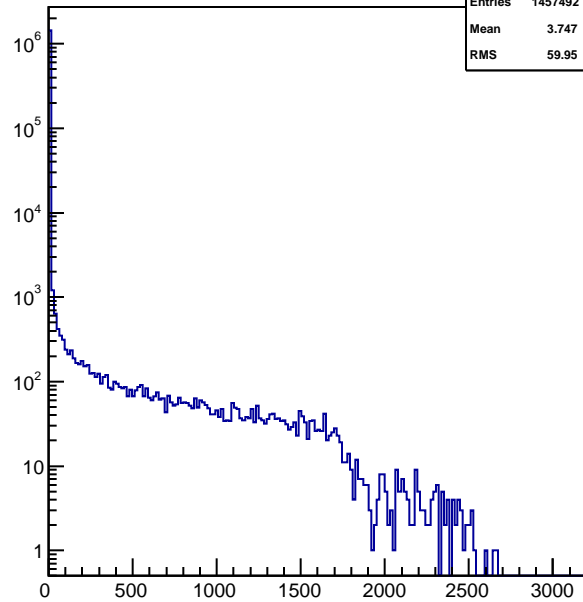

hbunchidoffset_thubhalf31

hbunchidoffset_thubhalf41

hbunchidoffset_thubhalf51

htrgdtime_traycorrected

hcrossing_traycorrected

hnhitstof_xingall

hnhitstof_xingall
Entries 1457492
Mean 921.4
RMS 776.6

**hnhitstof_xingtrg**

hnhitstof_xingtrg
Entries 1457492
Mean 812.8
RMS 728.6

**hnhitstof_xingm2**

hnhitstof_xingm2
Entries 1457492
Mean 3.747
RMS 59.95

**hnhitstof_xingp2**

hnhitstof_xingp2
Entries 1457492
Mean 12.45
RMS 110.2