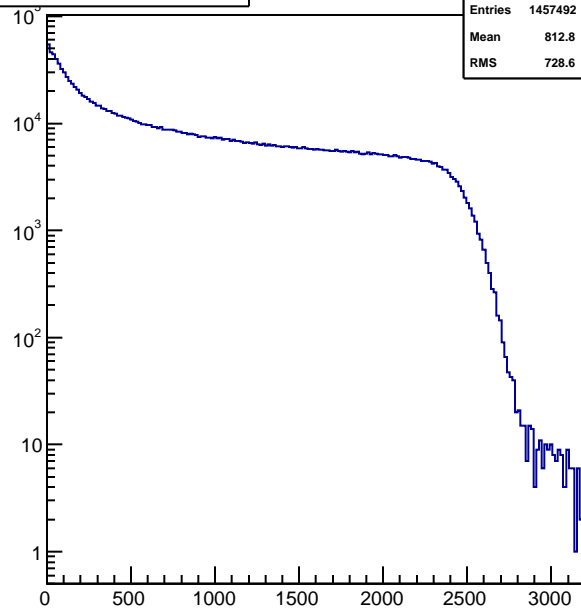

hbunchidoffset_thubhalf31

hbunchidoffset_thubhalf41

hbunchidoffset_thubhalf51

htrgdtime_traycorrected

hcrossing_traycorrected

hnhitstof_xingall

hnhitstof_xingall
Entries 1457492
Mean 921.4
RMS 776.6

**hnhitstof_xingtrg**

hnhitstof_xingtrg
Entries 1457492
Mean 812.8
RMS 728.6

**hnhitstof_xingm2**

hnhitstof_xingm2
Entries 1457492
Mean 3.747
RMS 59.95

**hnhitstof_xingp2**

hnhitstof_xingp2
Entries 1457492
Mean 12.45
RMS 110.2