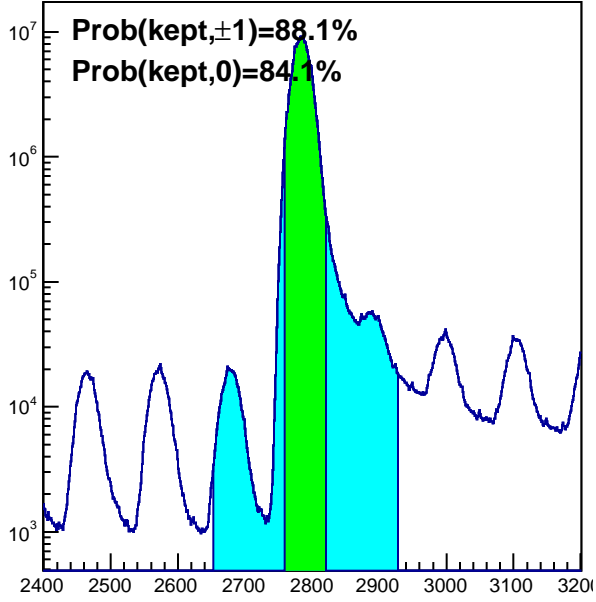

htrgbits

trgdtime, TRAY thub=0

trgdtime, TRAY thub=1

trgdtime, TRAY thub=2

trgdtime, TRAY thub=3

trgdtime, VPD 121

trgdtime, VPD 122

hbunchidoffset_thubhalf00