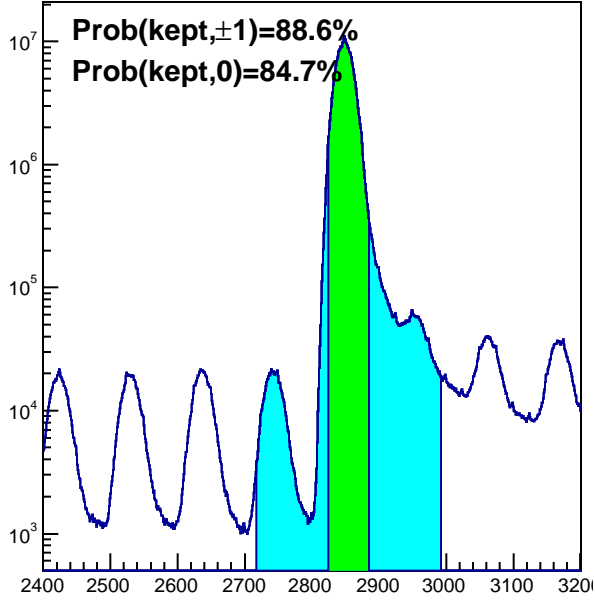

htrgbits

trgdtime, TRAY thub=0

trgdtime, TRAY thub=1

trgdtime, TRAY thub=2

trgdtime, TRAY thub=3

trgdtime, VPD 121

trgdtime, VPD 122

hbunchidoffset_thubhalf00