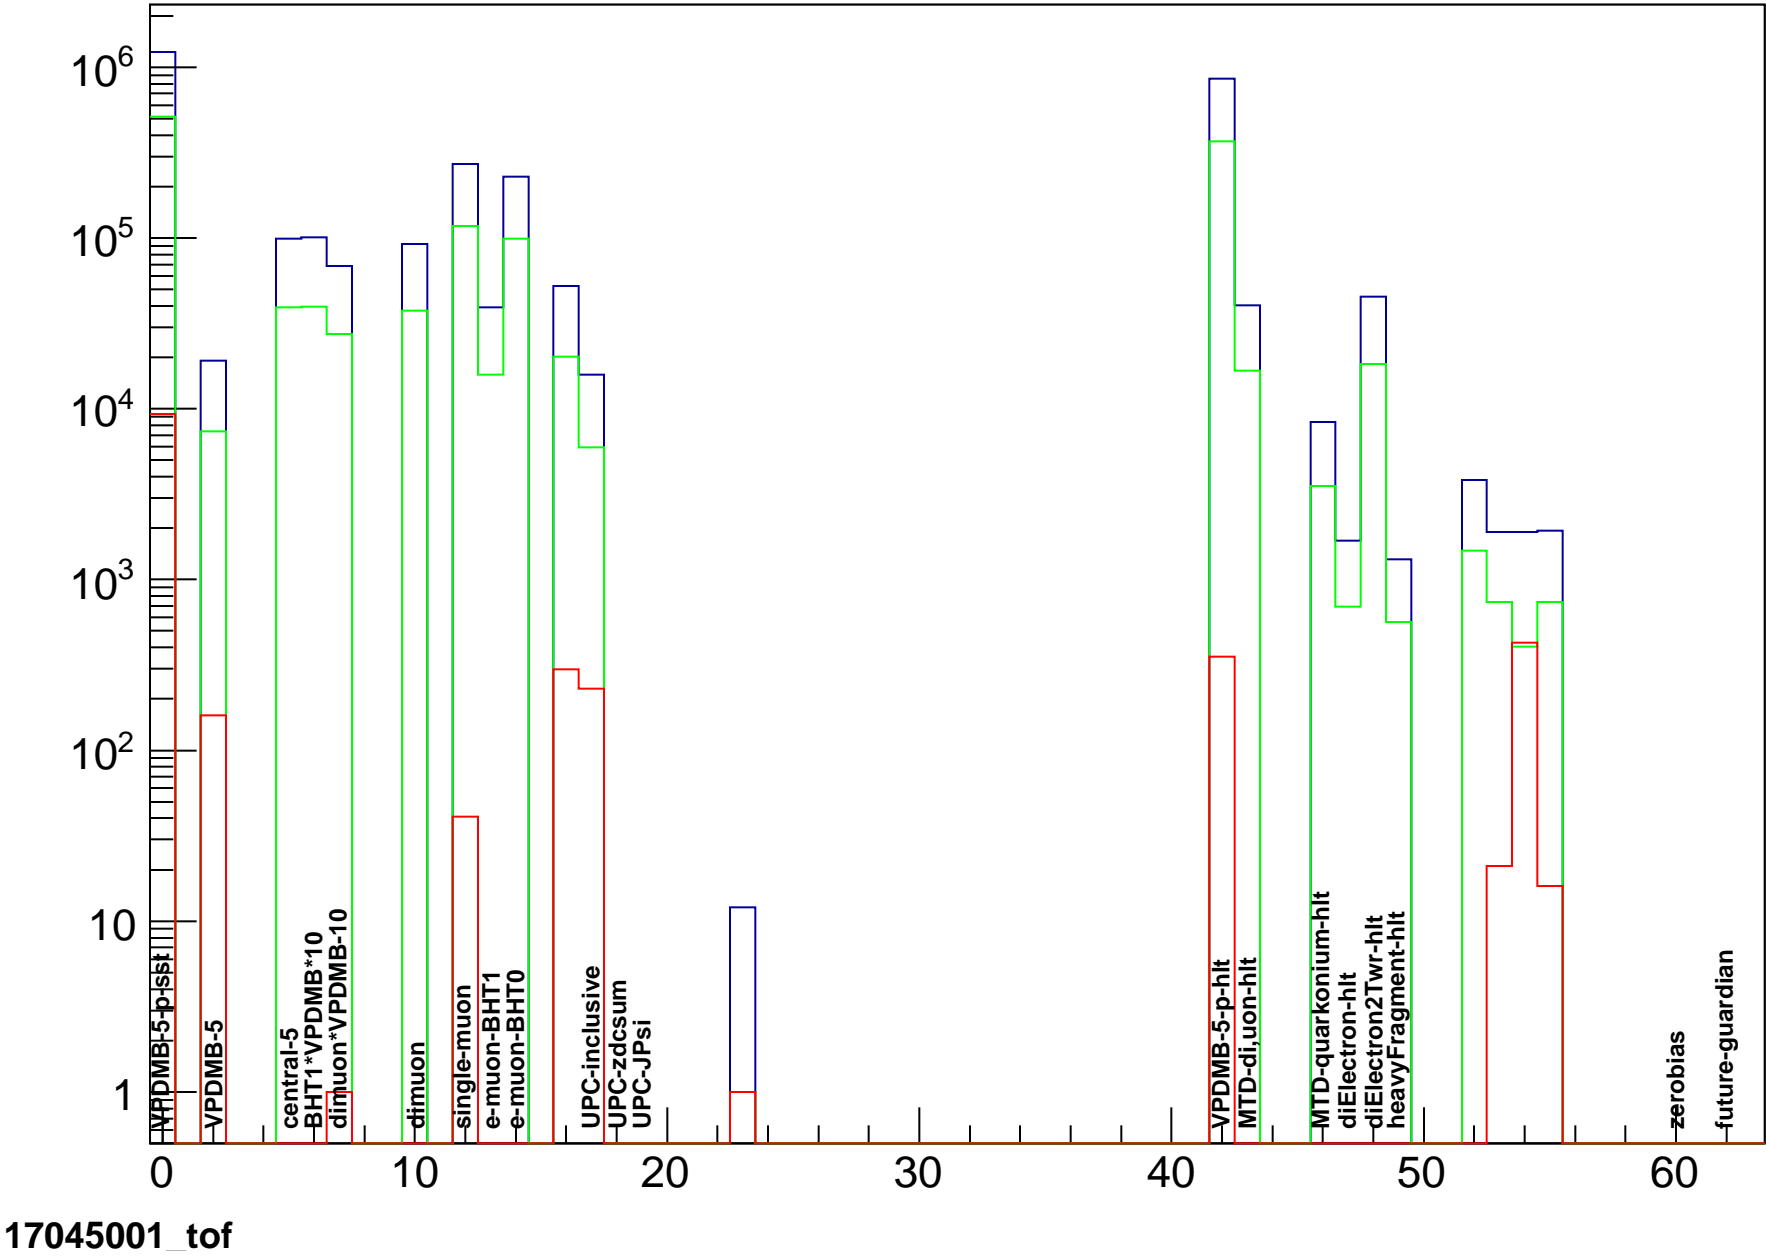

htrgbits

trgdtime, TRAY thub=0

trgdtime, TRAY thub=1

trgdtime, TRAY thub=2

trgdtime, TRAY thub=3

trgdtime, VPD 121

trgdtime, VPD 122

hbunchidoffset_thubhalf00

hbunchidoffset_thubhalf10

hbunchidoffset_thubhalf20

hbunchidoffset_thubhalf30

hbunchidoffset_thubhalf40

hbunchidoffset_thubhalf50

hbunchidoffset_thubhalf01

hbunchidoffset_thubhalf11

hbunchidoffset_thubhalf21

hbunchidoffset_thubhalf31

hbunchidoffset_thubhalf41

hbunchidoffset_thubhalf51

htrgdtime_traycorrected

hcrossing_traycorrected

hnhitstof_xingall

hnhitstof_xingall
Entries 1457492
Mean 921.4
RMS 776.6

**hnhitstof_xingtrg**