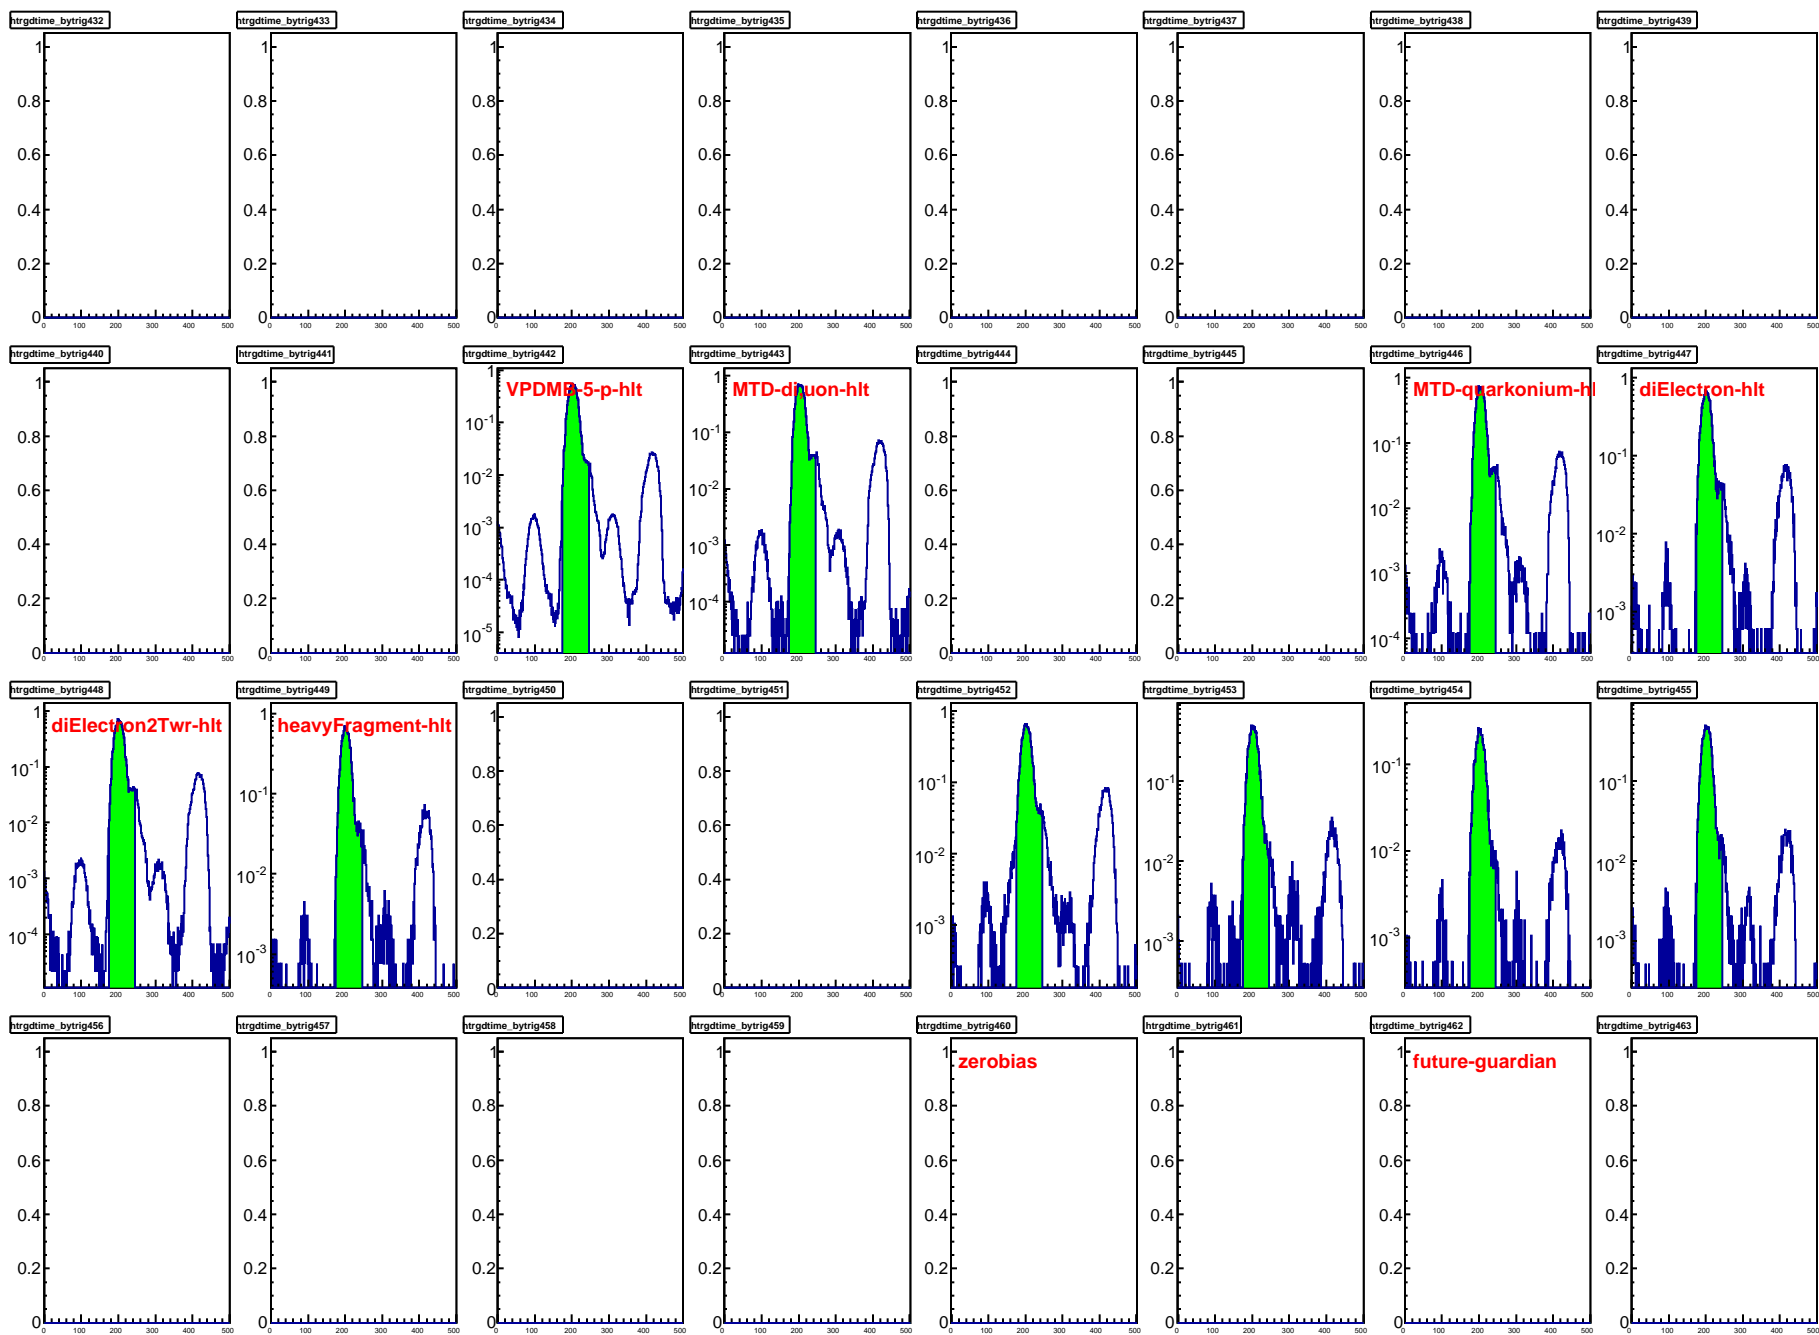

htrgbits

trgdtime, TRAY thub=0

trgdtime, TRAY thub=1

trgdtime, TRAY thub=2

trgdtime, TRAY thub=3

trgdtime, VPD 121

trgdtime, VPD 122

hbunchidoffset_thubhalf00

hbunchidoffset_thubhalf10

hbunchidoffset_thubhalf20

hbunchidoffset_thubhalf30

hbunchidoffset_thubhalf40

hbunchidoffset_thubhalf50

hbunchidoffset_thubhalf01

hbunchidoffset_thubhalf11

hbunchidoffset_thubhalf21

hbunchidoffset_thubhalf31

hbunchidoffset_thubhalf41

hbunchidoffset_thubhalf51

htrgdtime_traycorrected

hcrossing_traycorrected

hnhitstof_xingall

hnhitstof_xingall
Entries 1457492
Mean 921.4
RMS 776.6

**hnhitstof_xingtrg**

hnhitstof_xingtrg
Entries 1457492
Mean 812.8
RMS 728.6

**hnhitstof_xingm2**

hnhitstof_xingm2
Entries 1457492
Mean 3.747
RMS 59.95

**hnhitstof_xingp2**

hnhitstof_xingp2
Entries 1457492
Mean 12.45
RMS 110.2