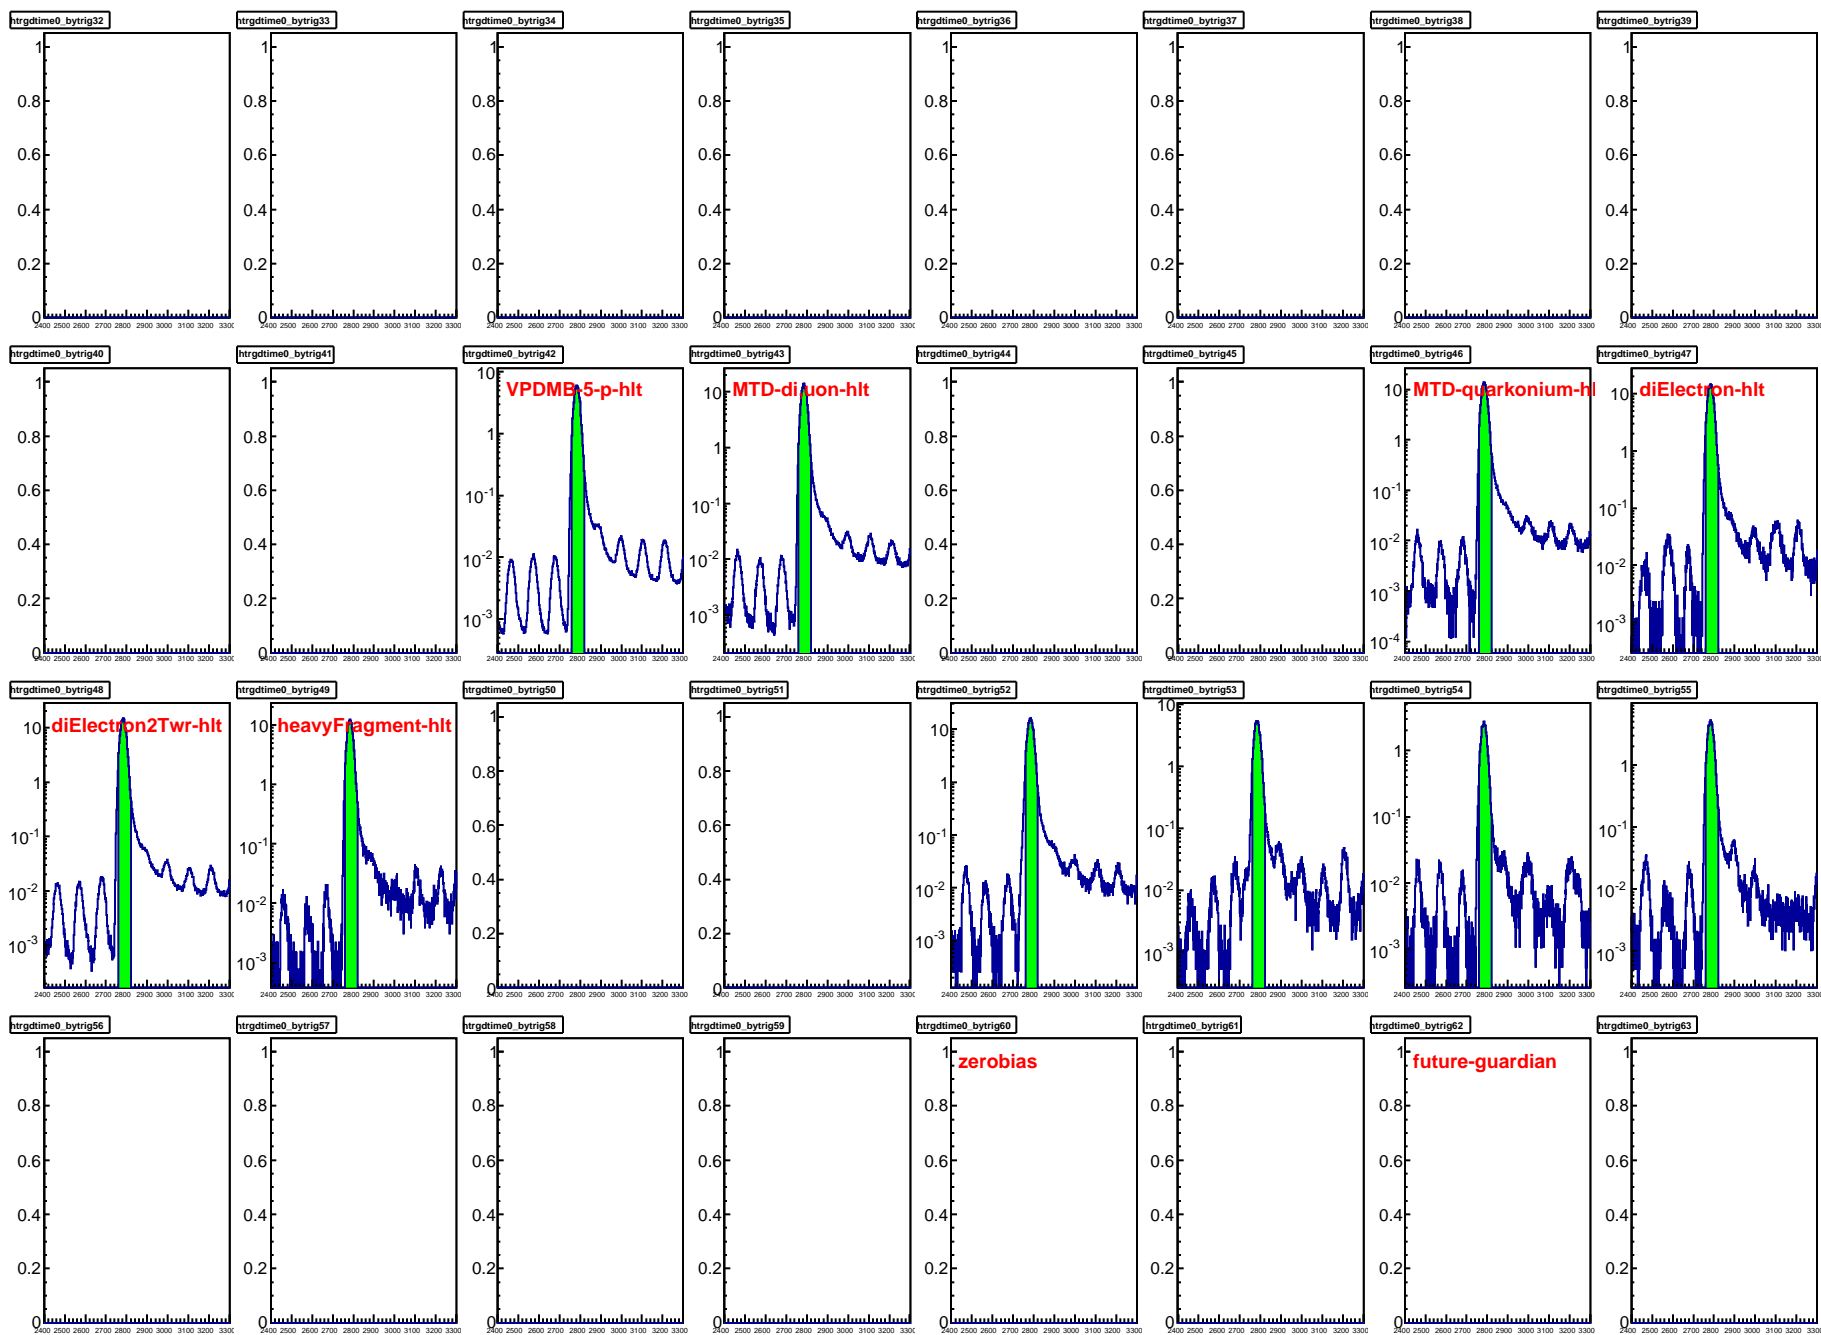

htrgbits

trgdtime, TRAY thub=0

trgdtime, TRAY thub=1

trgdtime, TRAY thub=2

trgdtime, TRAY thub=3

trgdtime, VPD 121

trgdtime, VPD 122

hbunchidoffset_thubhalf00

hbunchidoffset_thubhalf10

hbunchidoffset_thubhalf20

hbunchidoffset_thubhalf30

hbunchidoffset_thubhalf40

hbunchidoffset_thubhalf50

hbunchidoffset_thubhalf01

hbunchidoffset_thubhalf11

hbunchidoffset_thubhalf21

hbunchidoffset_thubhalf31

hbunchidoffset_thubhalf41

hbunchidoffset_thubhalf51

htrgdtime_traycorrected

hcrossing_traycorrected

hnhitstof_xingall

hnhitstof_xingall
Entries 1457492
Mean 921.4
RMS 776.6

**hnhitstof_xingtrg**