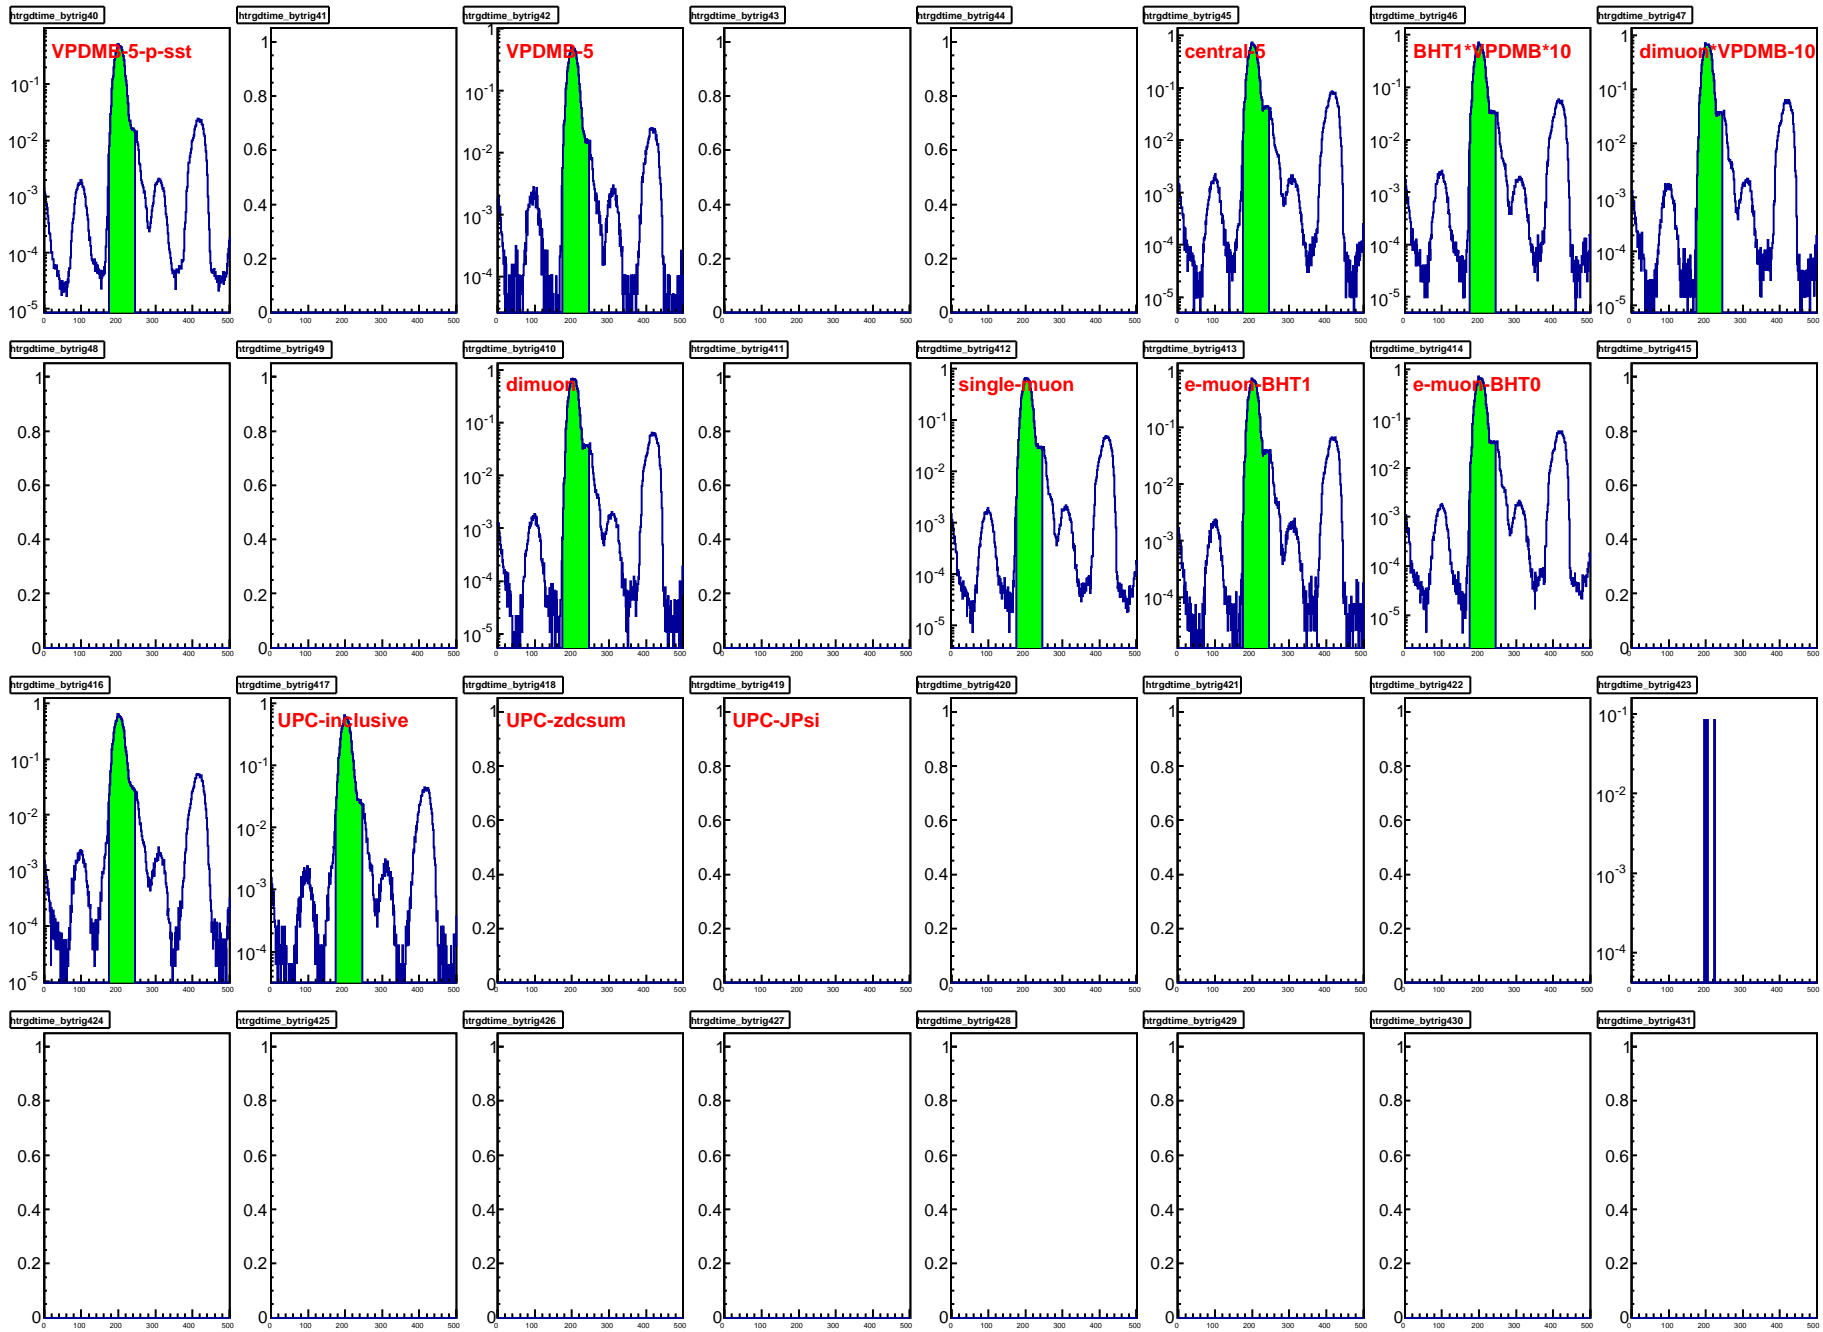

htrgbits

trgdtime, TRAY thub=0

trgdtime, TRAY thub=1

trgdtime, TRAY thub=2

trgdtime, TRAY thub=3

trgdtime, VPD 121

trgdtime, VPD 122

hbunchidoffset_thubhalf00

hbunchidoffset_thubhalf10

hbunchidoffset_thubhalf20

hbunchidoffset_thubhalf30

hbunchidoffset_thubhalf40

hbunchidoffset_thubhalf50

hbunchidoffset_thubhalf01

hbunchidoffset_thubhalf11

hbunchidoffset_thubhalf21

hbunchidoffset_thubhalf31

hbunchidoffset_thubhalf41

hbunchidoffset_thubhalf51

htrgdtime_traycorrected

hcrossing_traycorrected

hnhitstof_xingall

hnhitstof_xingall
Entries 1457492
Mean 921.4
RMS 776.6

**hnhitstof_xingtrg**