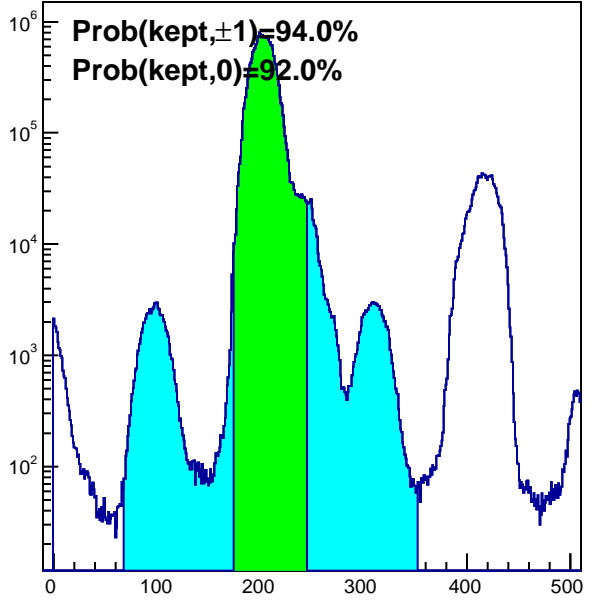

htrgbits

trgdtime, TRAY thub=0

trgdtime, TRAY thub=1

trgdtime, TRAY thub=2

trgdtime, TRAY thub=3

trgdtime, VPD 121

trgdtime, VPD 122

hbunchidoffset_thubhalf00