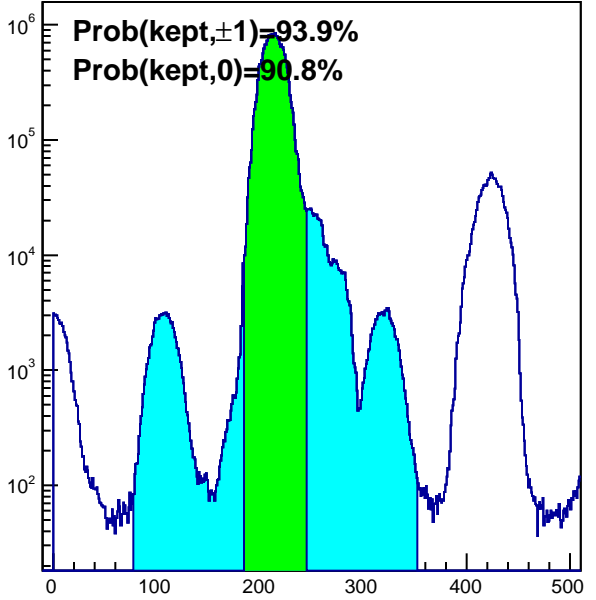

htrgbits

trgdtime, TRAY thub=0

trgdtime, TRAY thub=1

trgdtime, TRAY thub=2

trgdtime, TRAY thub=3

trgdtime, VPD 121

trgdtime, VPD 122

hbunchidoffset_thubhalf00