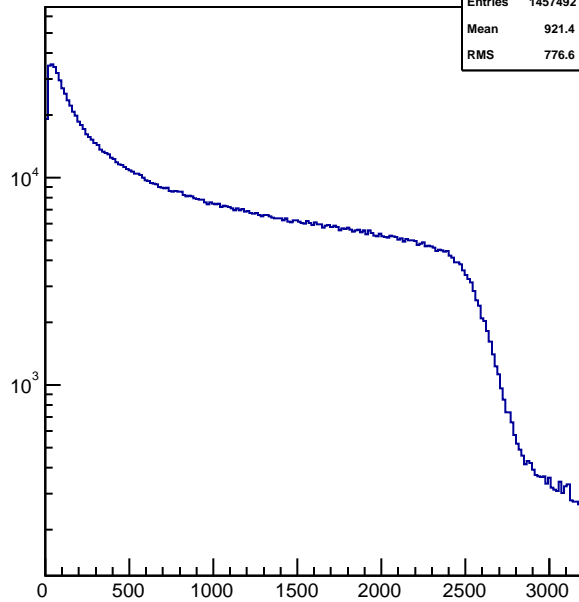

hbunchidoffset_thubhalf31

hbunchidoffset_thubhalf41

hbunchidoffset_thubhalf51

htrgdtime_traycorrected

hcrossing_traycorrected

hnhitstof_xingall

hnhitstof_xingall
Entries 1457492
Mean 921.4
RMS 776.6

**hnhitstof_xingtrg**

hnhitstof_xingtrg
Entries 1457492
Mean 812.8
RMS 728.6

**hnhitstof_xingm2**

hnhitstof_xingm2
Entries 1457492
Mean 3.747
RMS 59.95

**hnhitstof_xingp2**

hnhitstof_xingp2
Entries 1457492
Mean 12.45
RMS 110.2