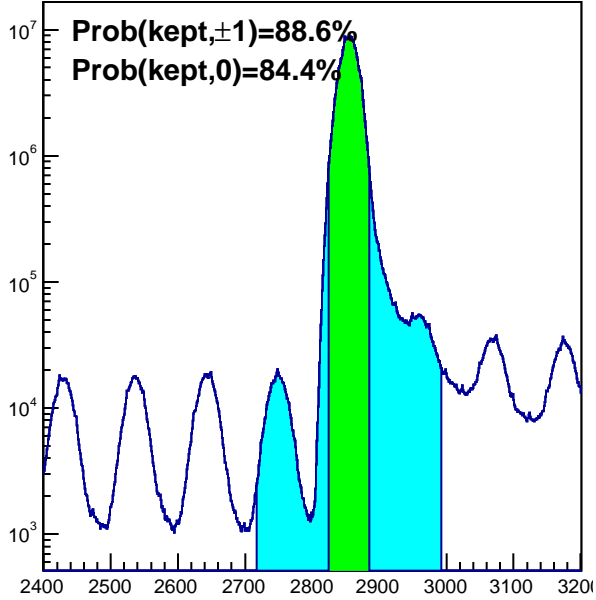

htrgbits

trgdtime, TRAY thub=0

trgdtime, TRAY thub=1

trgdtime, TRAY thub=2

trgdtime, TRAY thub=3

trgdtime, VPD 121

trgdtime, VPD 122

hbunchidoffset_thubhalf00