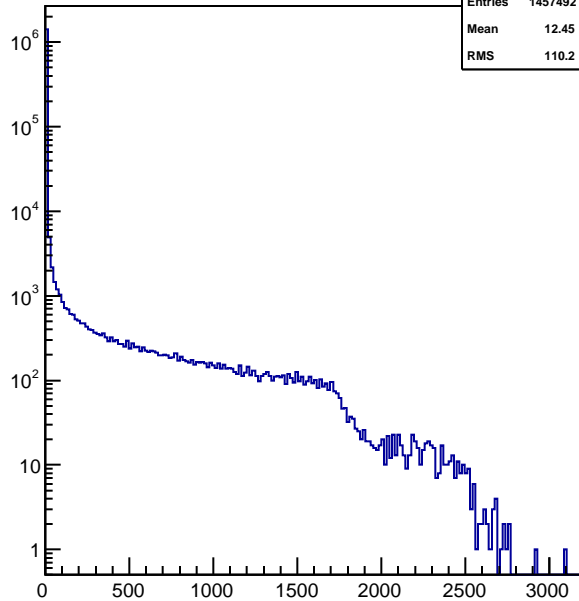

hnhitstof_xingall

hnhitstof_xingp2
Entries 1457492
Mean 12.45
RMS 110.2