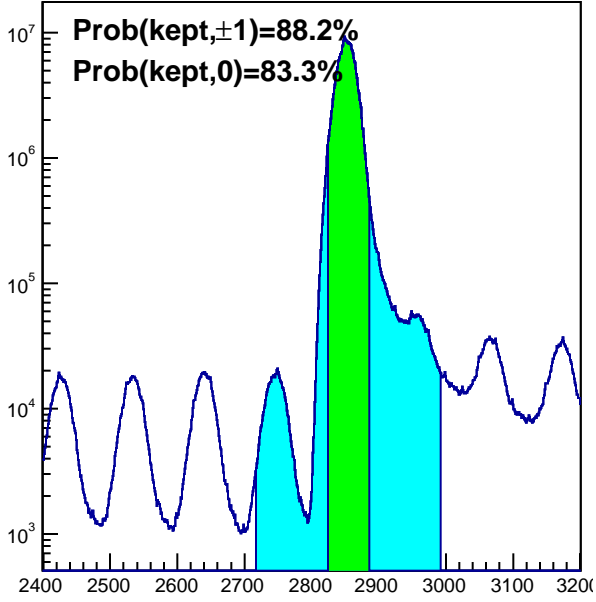

htrgbits

trgdtime, TRAY thub=0

trgdtime, TRAY thub=1

trgdtime, TRAY thub=2

trgdtime, TRAY thub=3

trgdtime, VPD 121

trgdtime, VPD 122

hbunchidoffset_thubhalf00