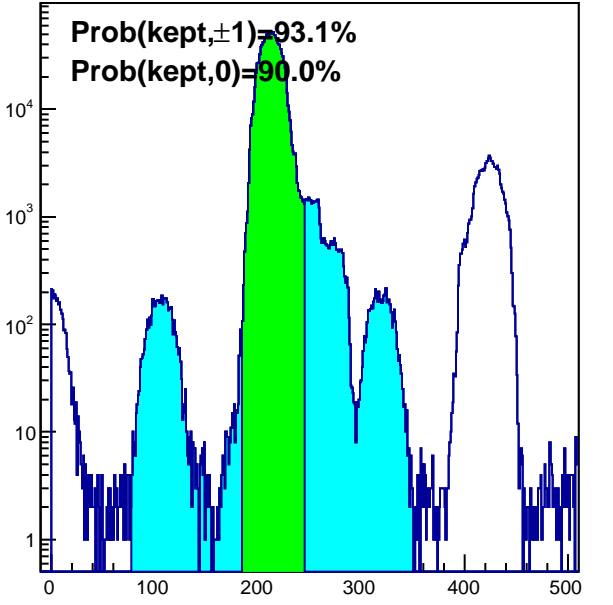

htrgbits

trgdttime, TRAY thub=0

trgdttime, TRAY thub=1

trgdttime, TRAY thub=2

trgdttime, TRAY thub=3

trgdttime, VPD 121

trgdttime, VPD 122

hbunchidoffset_thubhalf00