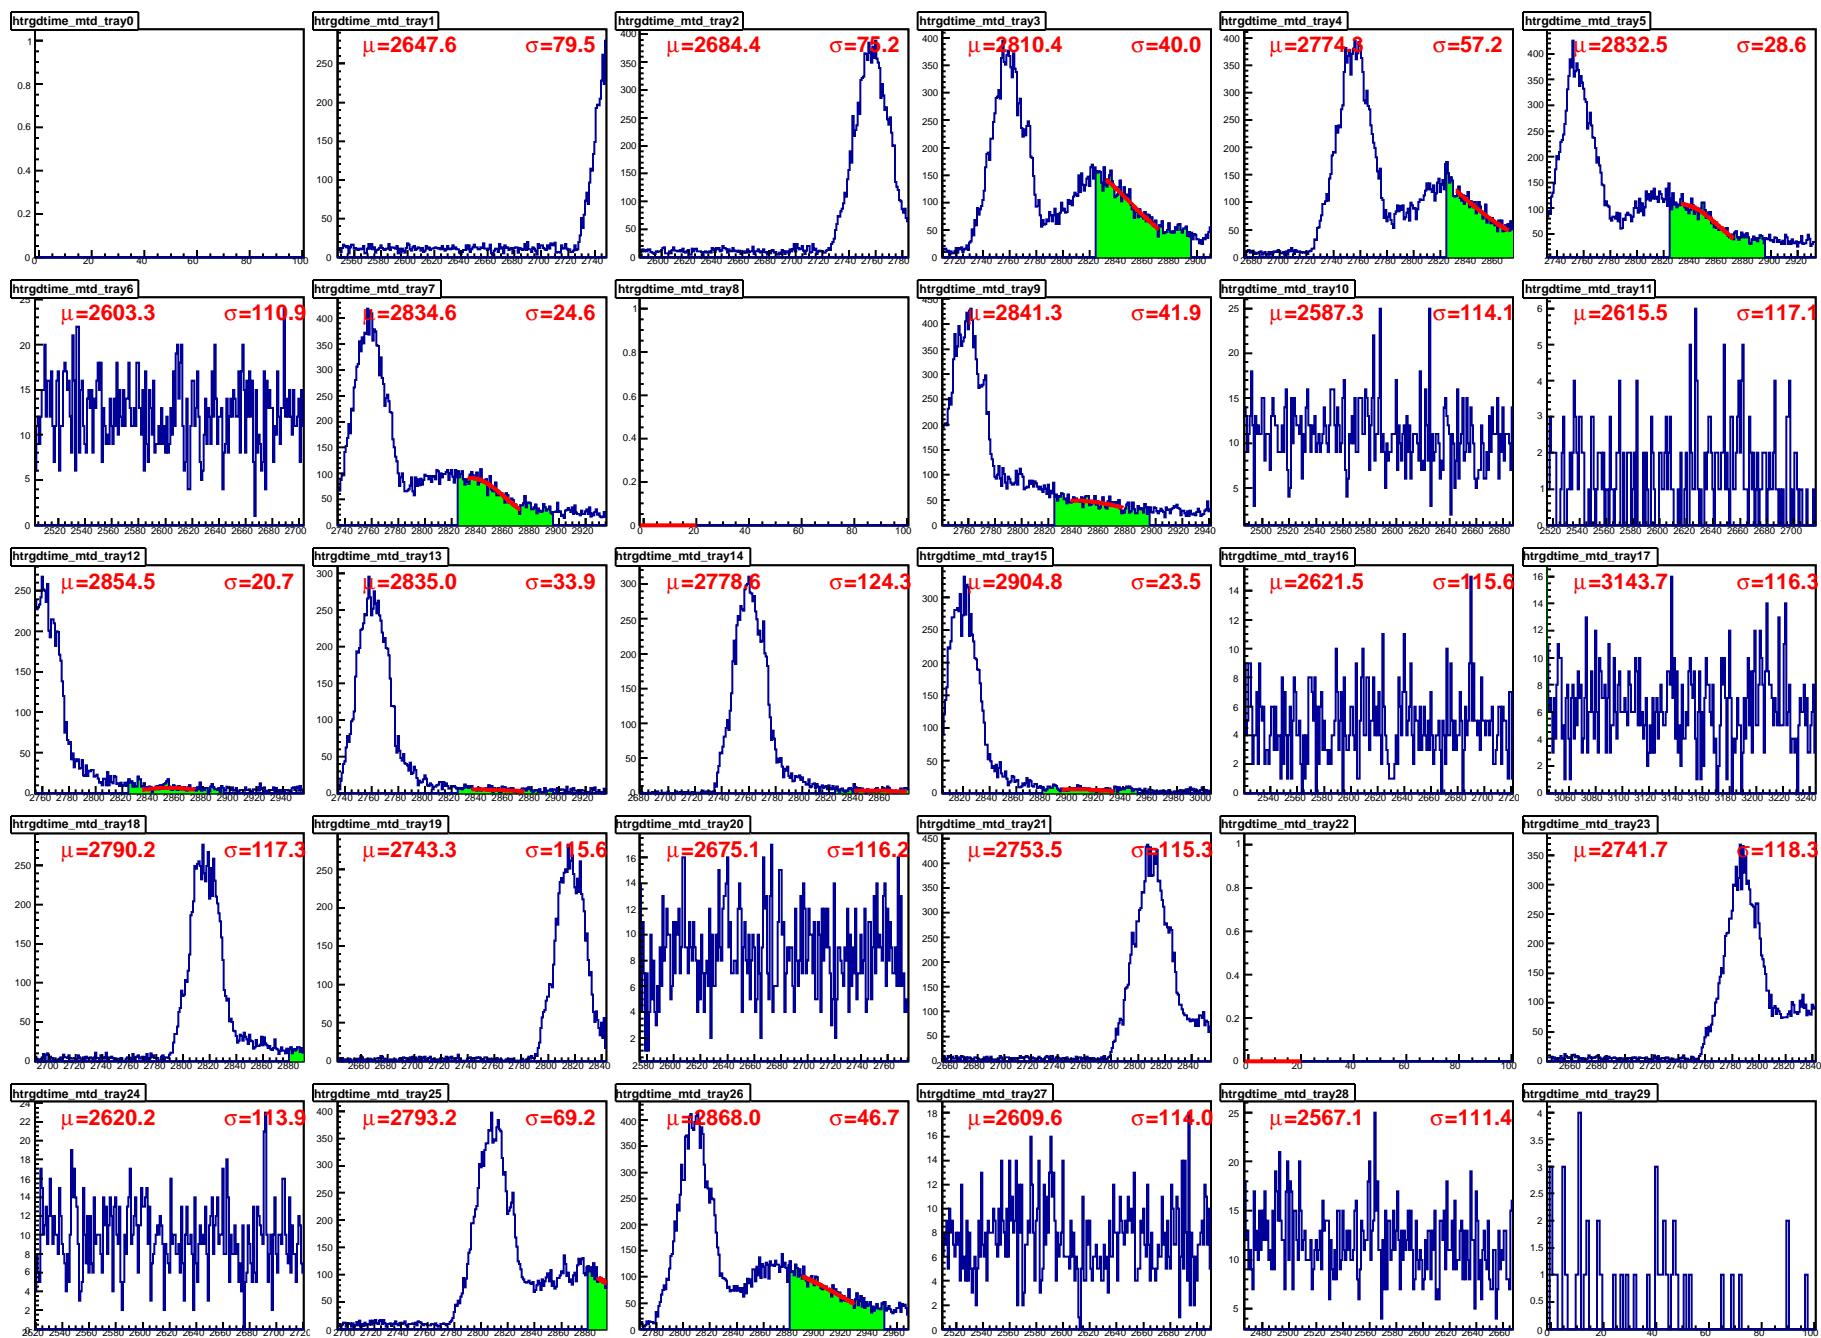

hnhitstof_xingm7_vpd

hnhitstof_xingm7_vpd	
Entries	83586
Mean	2.219
RMS	3.366

hnhitstof_xingp7_vpd

hnhitstof_xingp7_vpd	
Entries	83586
Mean	2.224
RMS	3.374

htrgdtime_mtd0

htrgdtime_mtd1

htrgdtime_mtd0

htrgdtime_mtd1

htrgdttime_tray

htrgdttime_trayoff