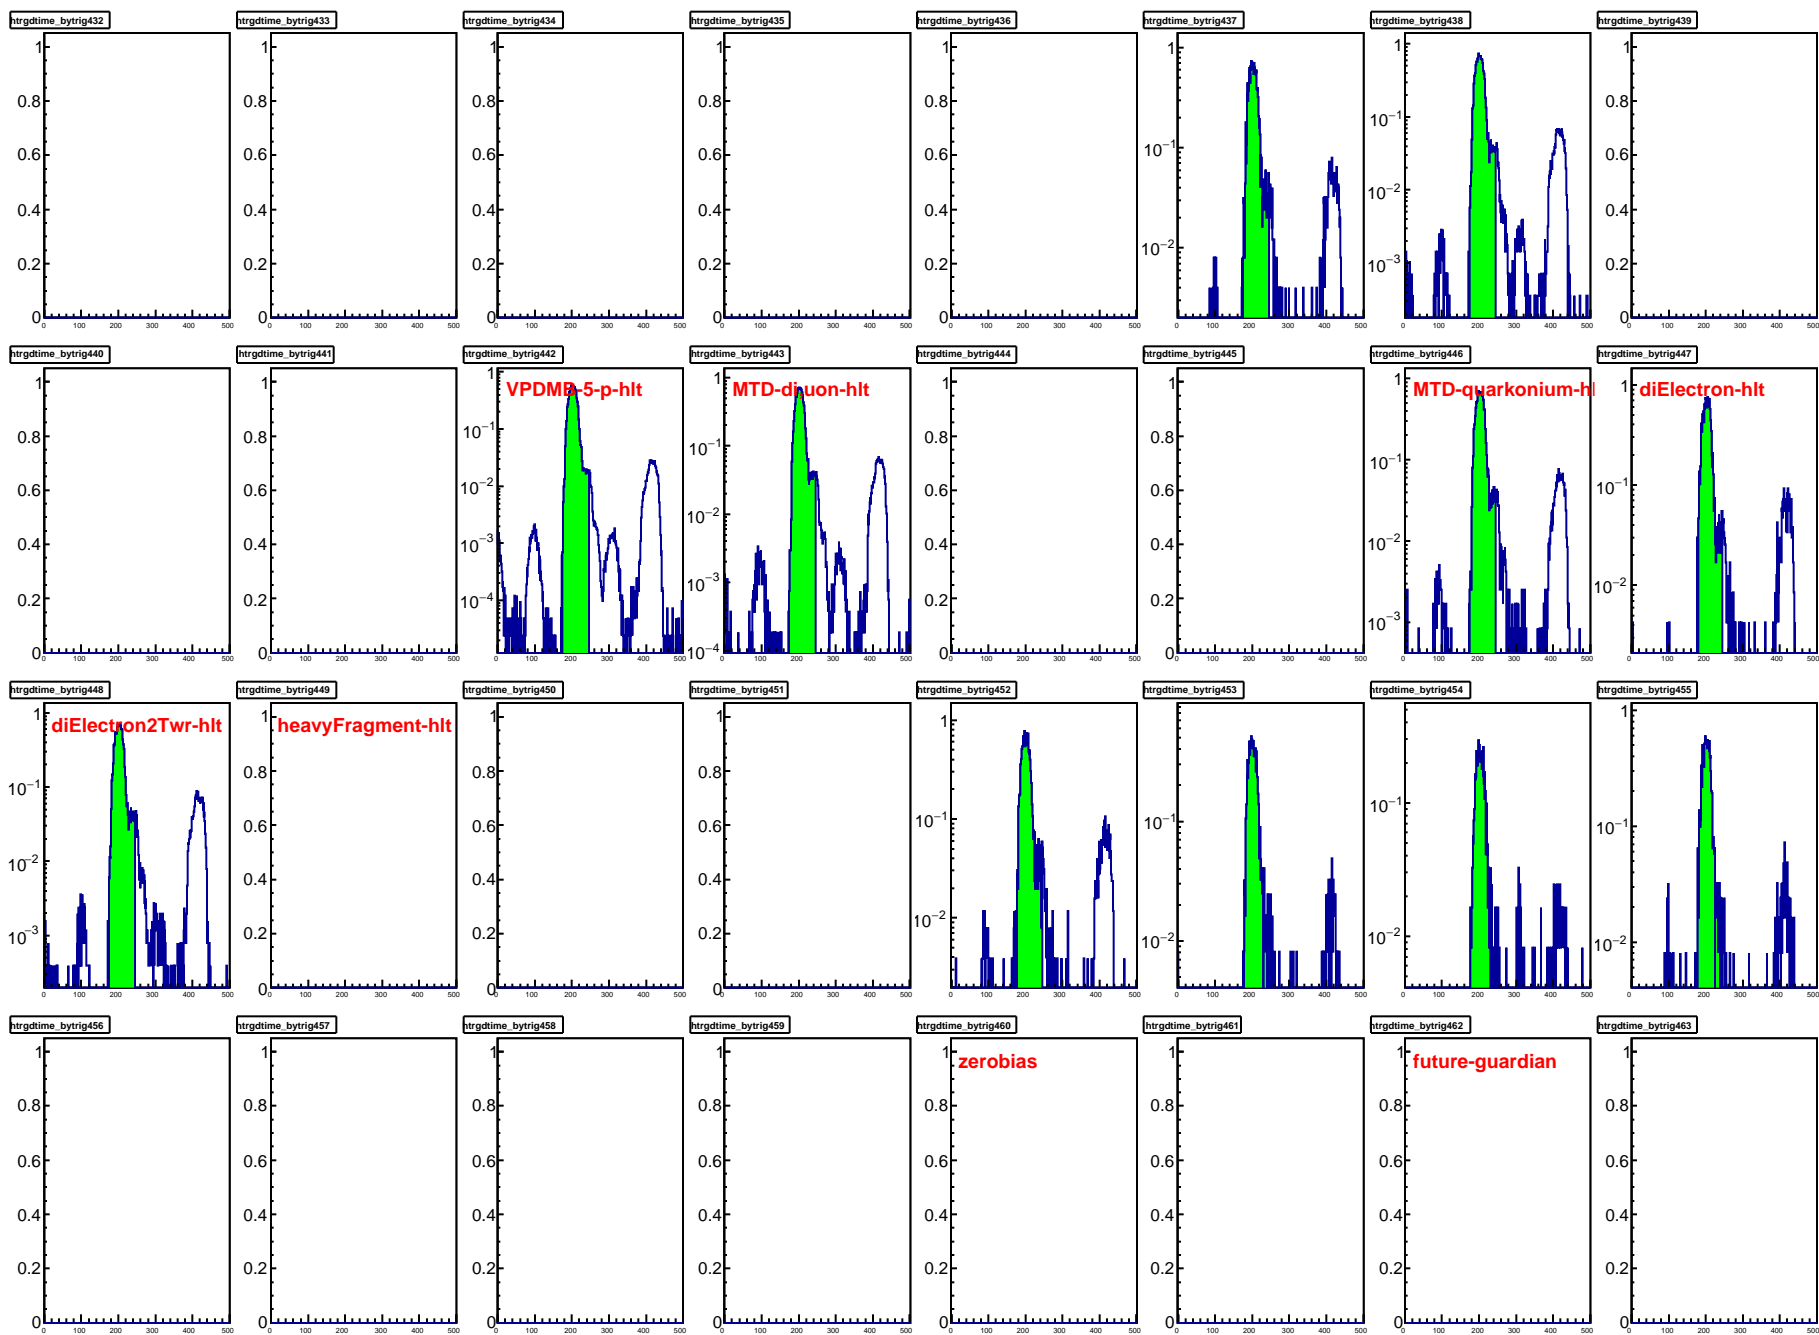

htrgbits

trgdttime, TRAY thub=0

trgdttime, TRAY thub=1

trgdttime, TRAY thub=2

trgdttime, TRAY thub=3

trgdttime, VPD 121

trgdttime, VPD 122

hbunchidoffset_thubhalf00

hbunchidoffset_thubhalf10

hbunchidoffset_thubhalf20

hbunchidoffset_thubhalf30

hbunchidoffset_thubhalf40

hbunchidoffset_thubhalf50

hbunchidoffset_thubhalf01

hbunchidoffset_thubhalf11

hbunchidoffset_thubhalf21

hbunchidoffset_thubhalf31

hbunchidoffset_thubhalf41

hbunchidoffset_thubhalf51

htrgdttime_traycorrected

hcrossing_traycorrected

hnhitstof_xingall

hnhitstof_xingall	
Entries	83586
Mean	948.7
RMS	780.1

**hnhitstof_xingtrg**