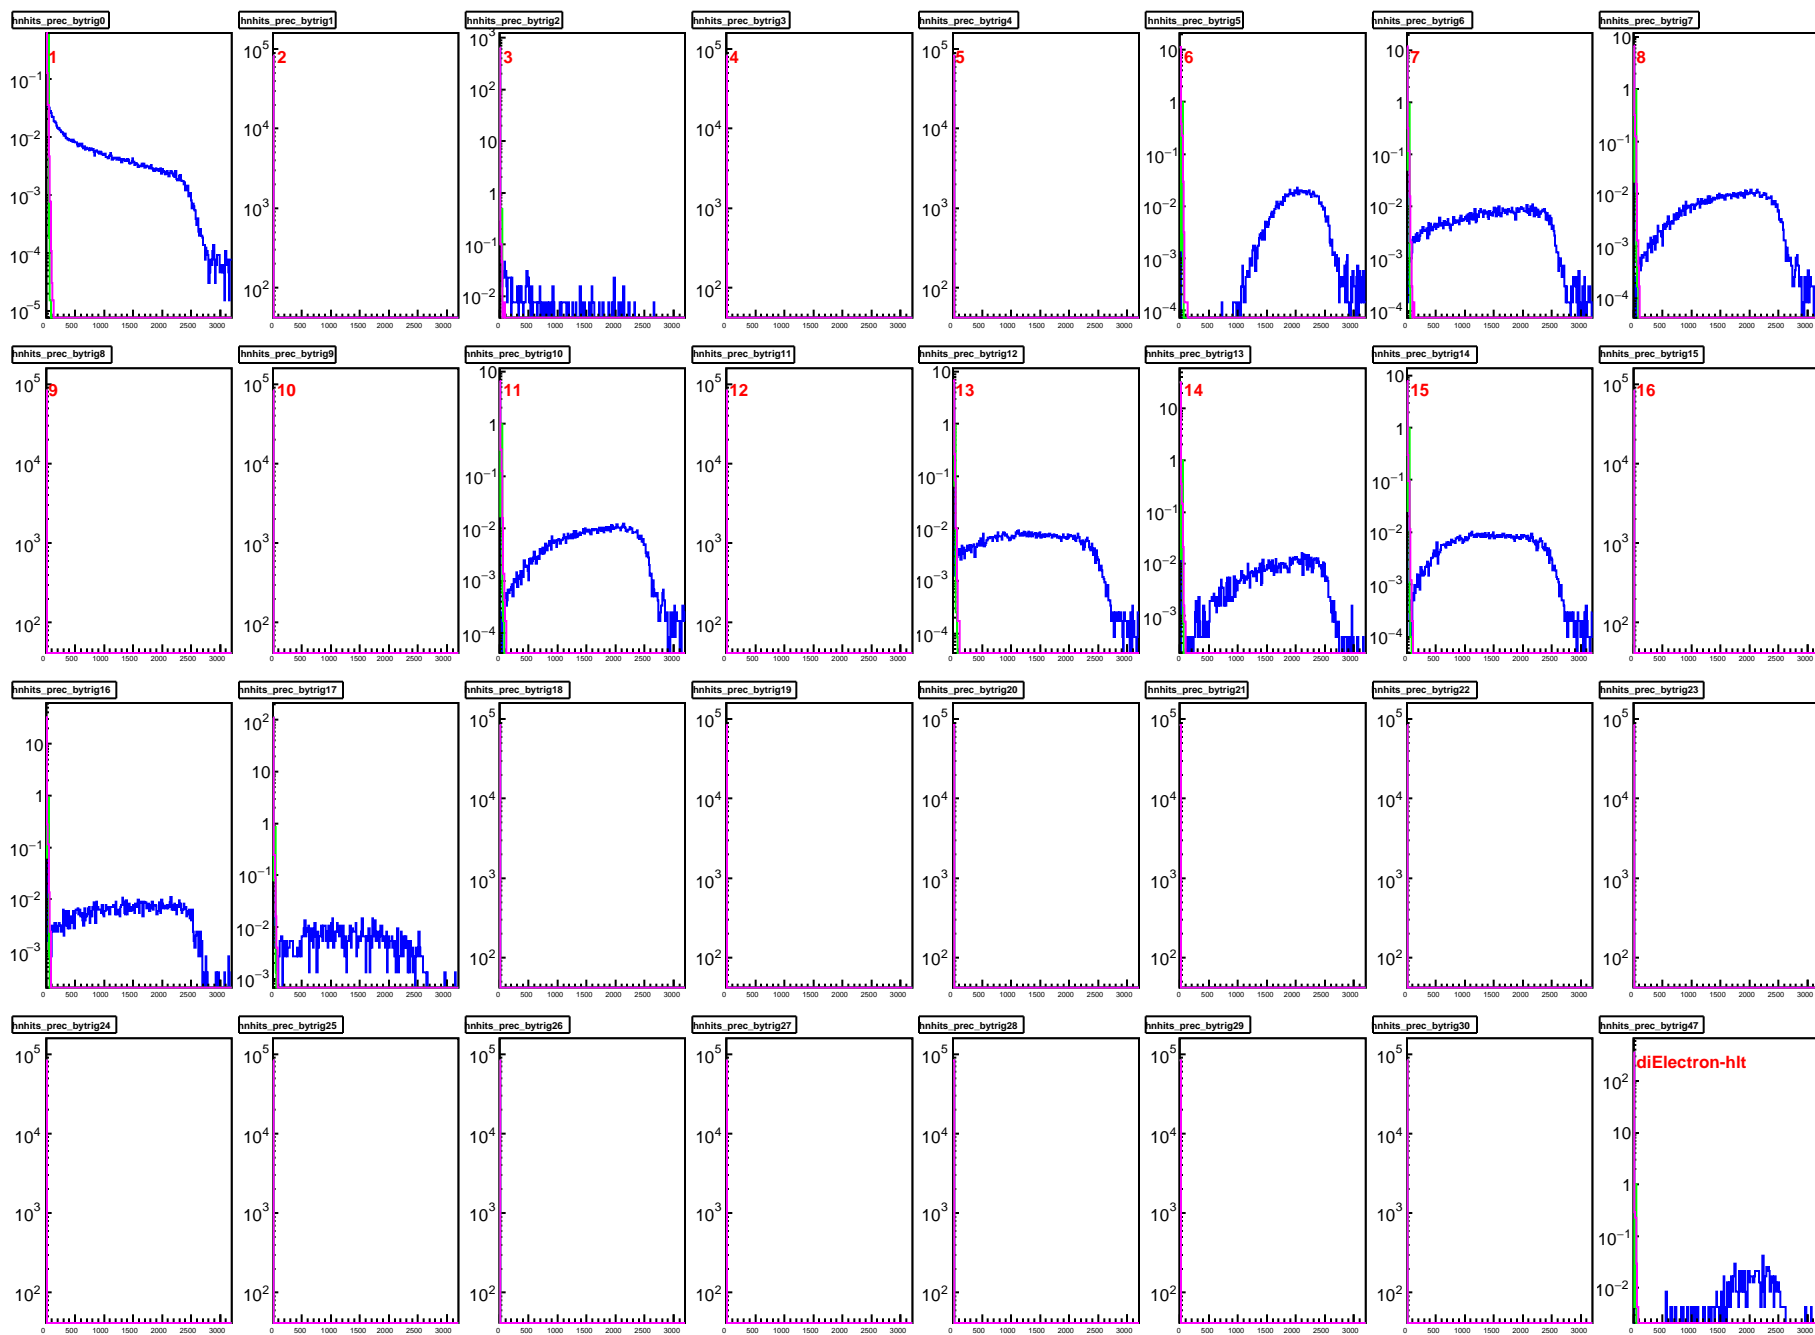

hnhitstof_xingm7_vpd

hnhitstof_xingm7_vpd	
Entries	83586
Mean	2.219
RMS	3.366

hnhitstof_xingp7_vpd

hnhitstof_xingp7_vpd	
Entries	83586
Mean	2.224
RMS	3.374

htrgdtime_mtd0

htrgdtime_mtd1

htrgdtime_mtd0

htrgdtime_mtd1

htrgdttime_tray

htrgdttime_trayoff