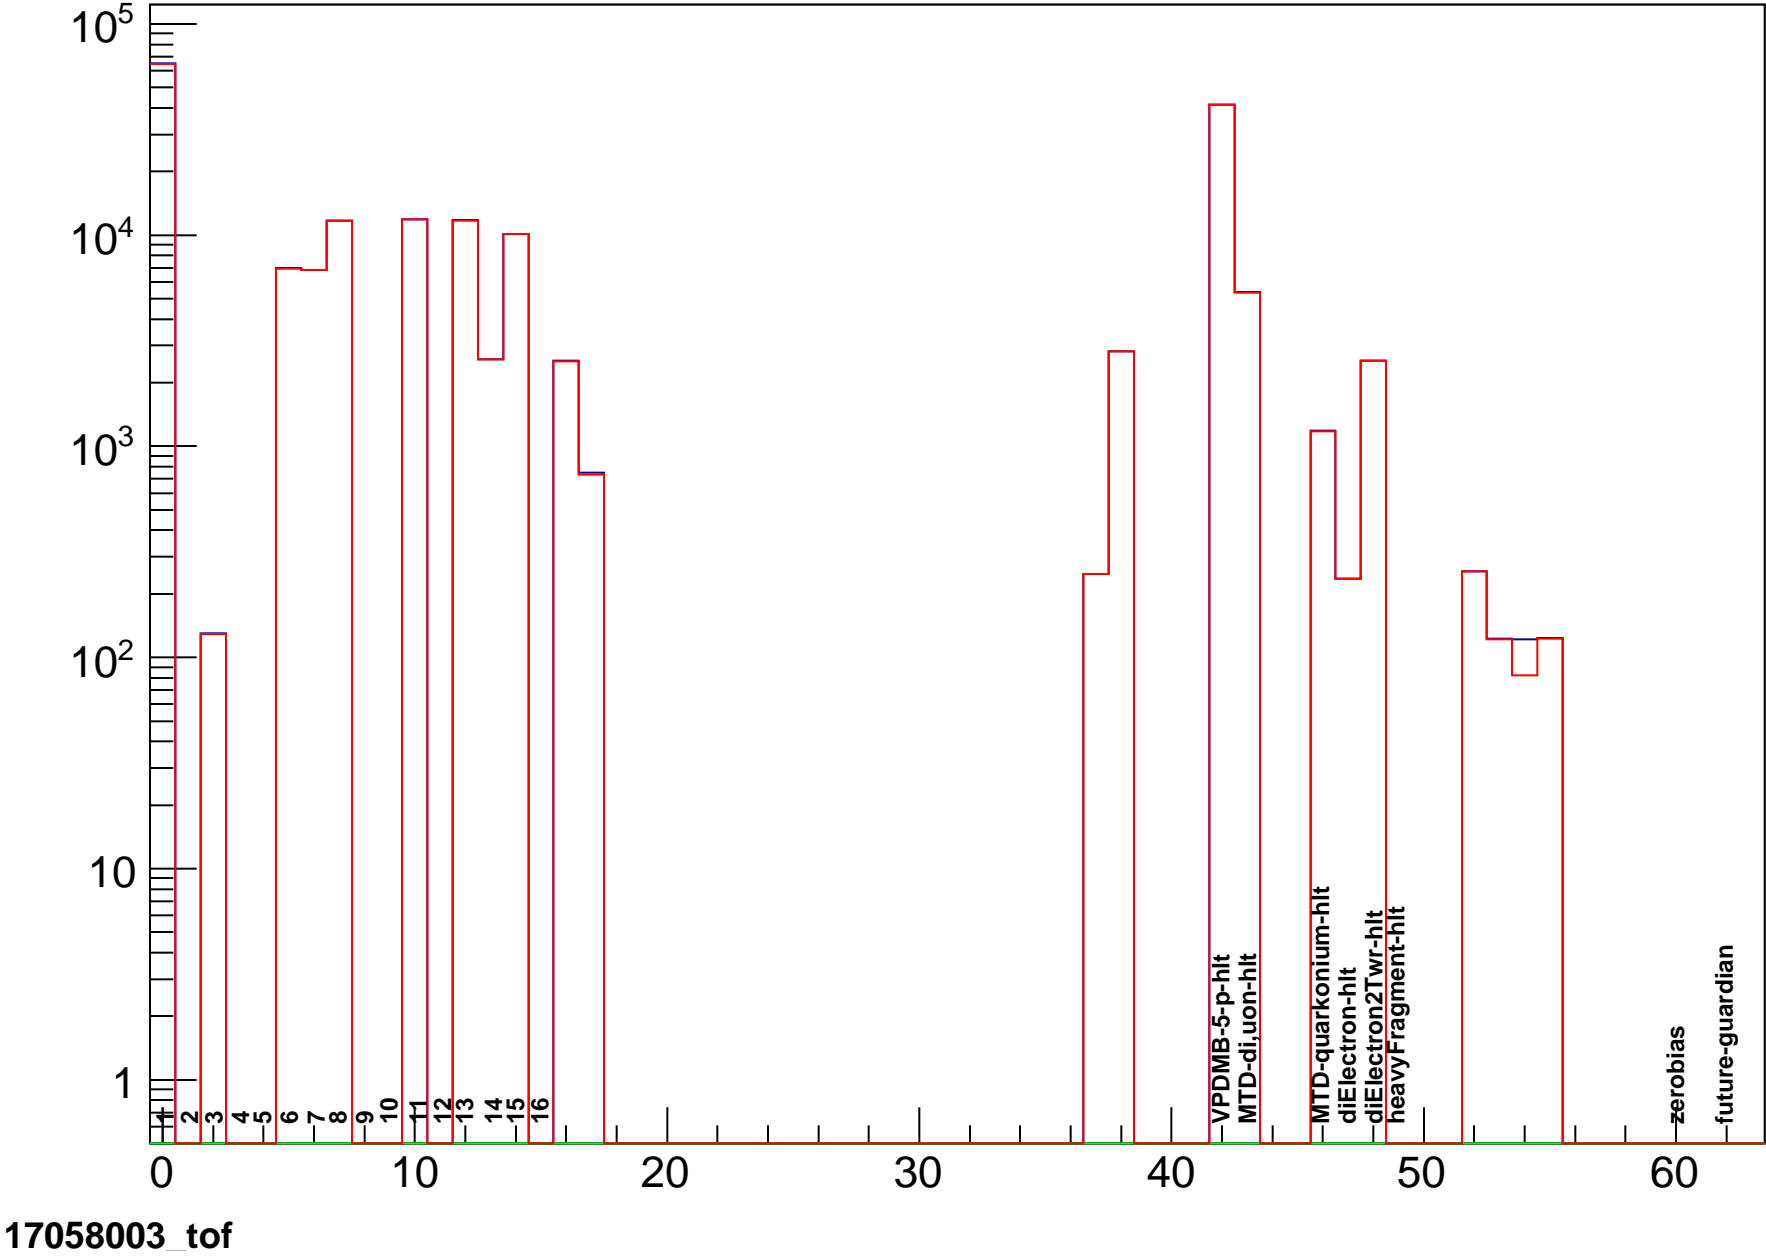

htrgbits

trgdttime, TRAY thub=0

trgdttime, TRAY thub=1

trgdttime, TRAY thub=2

trgdttime, TRAY thub=3

trgdttime, VPD 121

trgdttime, VPD 122

hbunchidoffset_thubhalf00

hbunchidoffset_thubhalf10

hbunchidoffset_thubhalf20

hbunchidoffset_thubhalf30

hbunchidoffset_thubhalf40

hbunchidoffset_thubhalf50

hbunchidoffset_thubhalf01

hbunchidoffset_thubhalf11

hbunchidoffset_thubhalf21