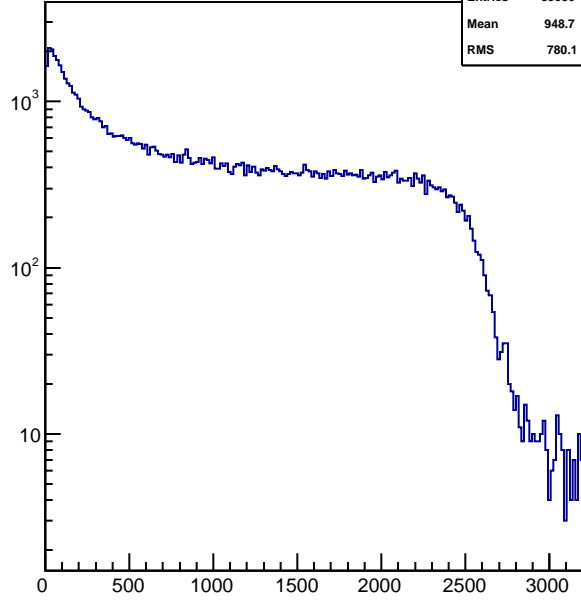

hbunchidoffset_thubhalf31

hbunchidoffset_thubhalf41

hbunchidoffset_thubhalf51

htrgdttime_traycorrected

hcrossing_traycorrected

hnhitstof_xingall

hnhitstof_xingall	
Entries	83586
Mean	948.7
RMS	780.1

**hnhitstof_xingtrg**

hnhitstof_xingtrg	
Entries	83586
Mean	0.0131
RMS	0.3977

**hnhitstof_xingm2**

hnhitstof_xingm2	
Entries	83586
Mean	0
RMS	0

**hnhitstof_xingp2**

hnhitstof_xingp2	
Entries	83586
Mean	7.178e-05
RMS	0.008472

**hnhitstof_xingm7**