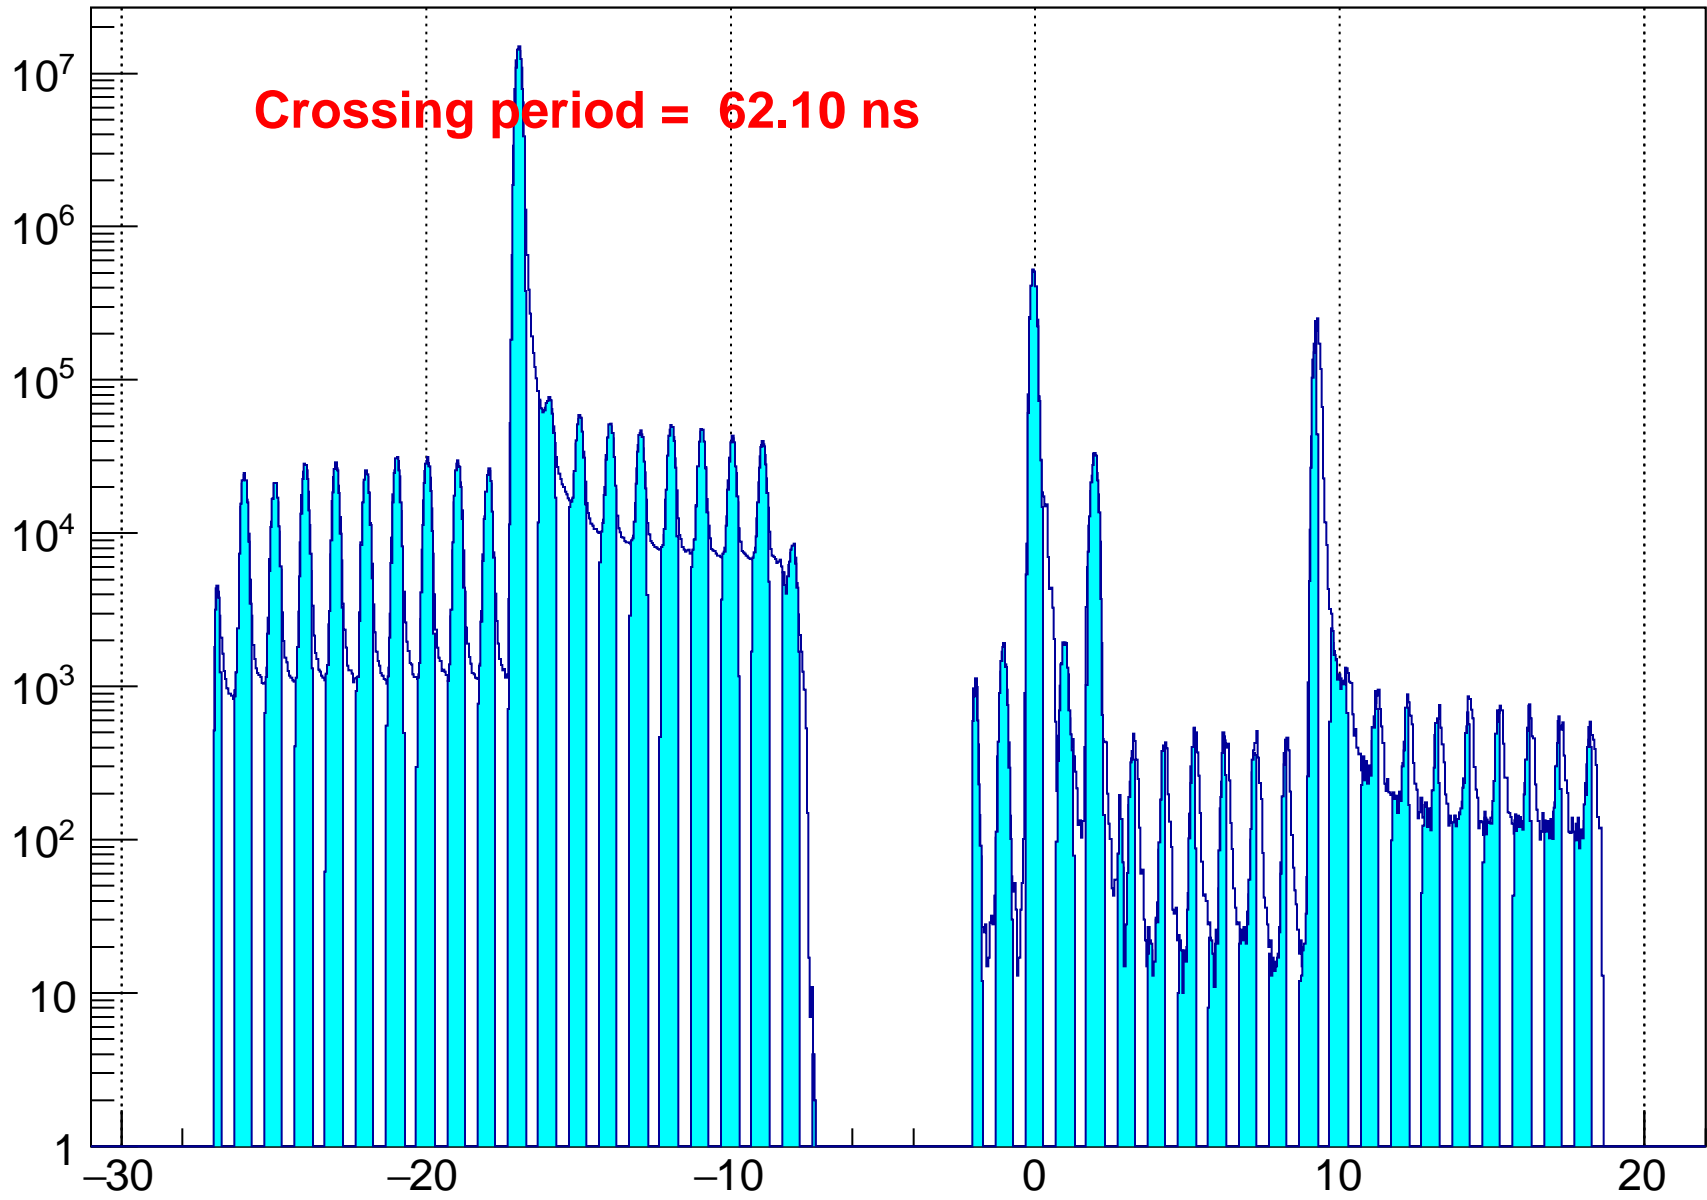

hbunchidoffset_thubhalf31

hbunchidoffset_thubhalf41

hbunchidoffset_thubhalf51

htrgdttime_traycorrected

hcrossing_traycorrected

hnhitstof_xingall

hnhitstof_xingall	
Entries	83586
Mean	948.7
RMS	780.1

**hnhitstof_xingtrg**