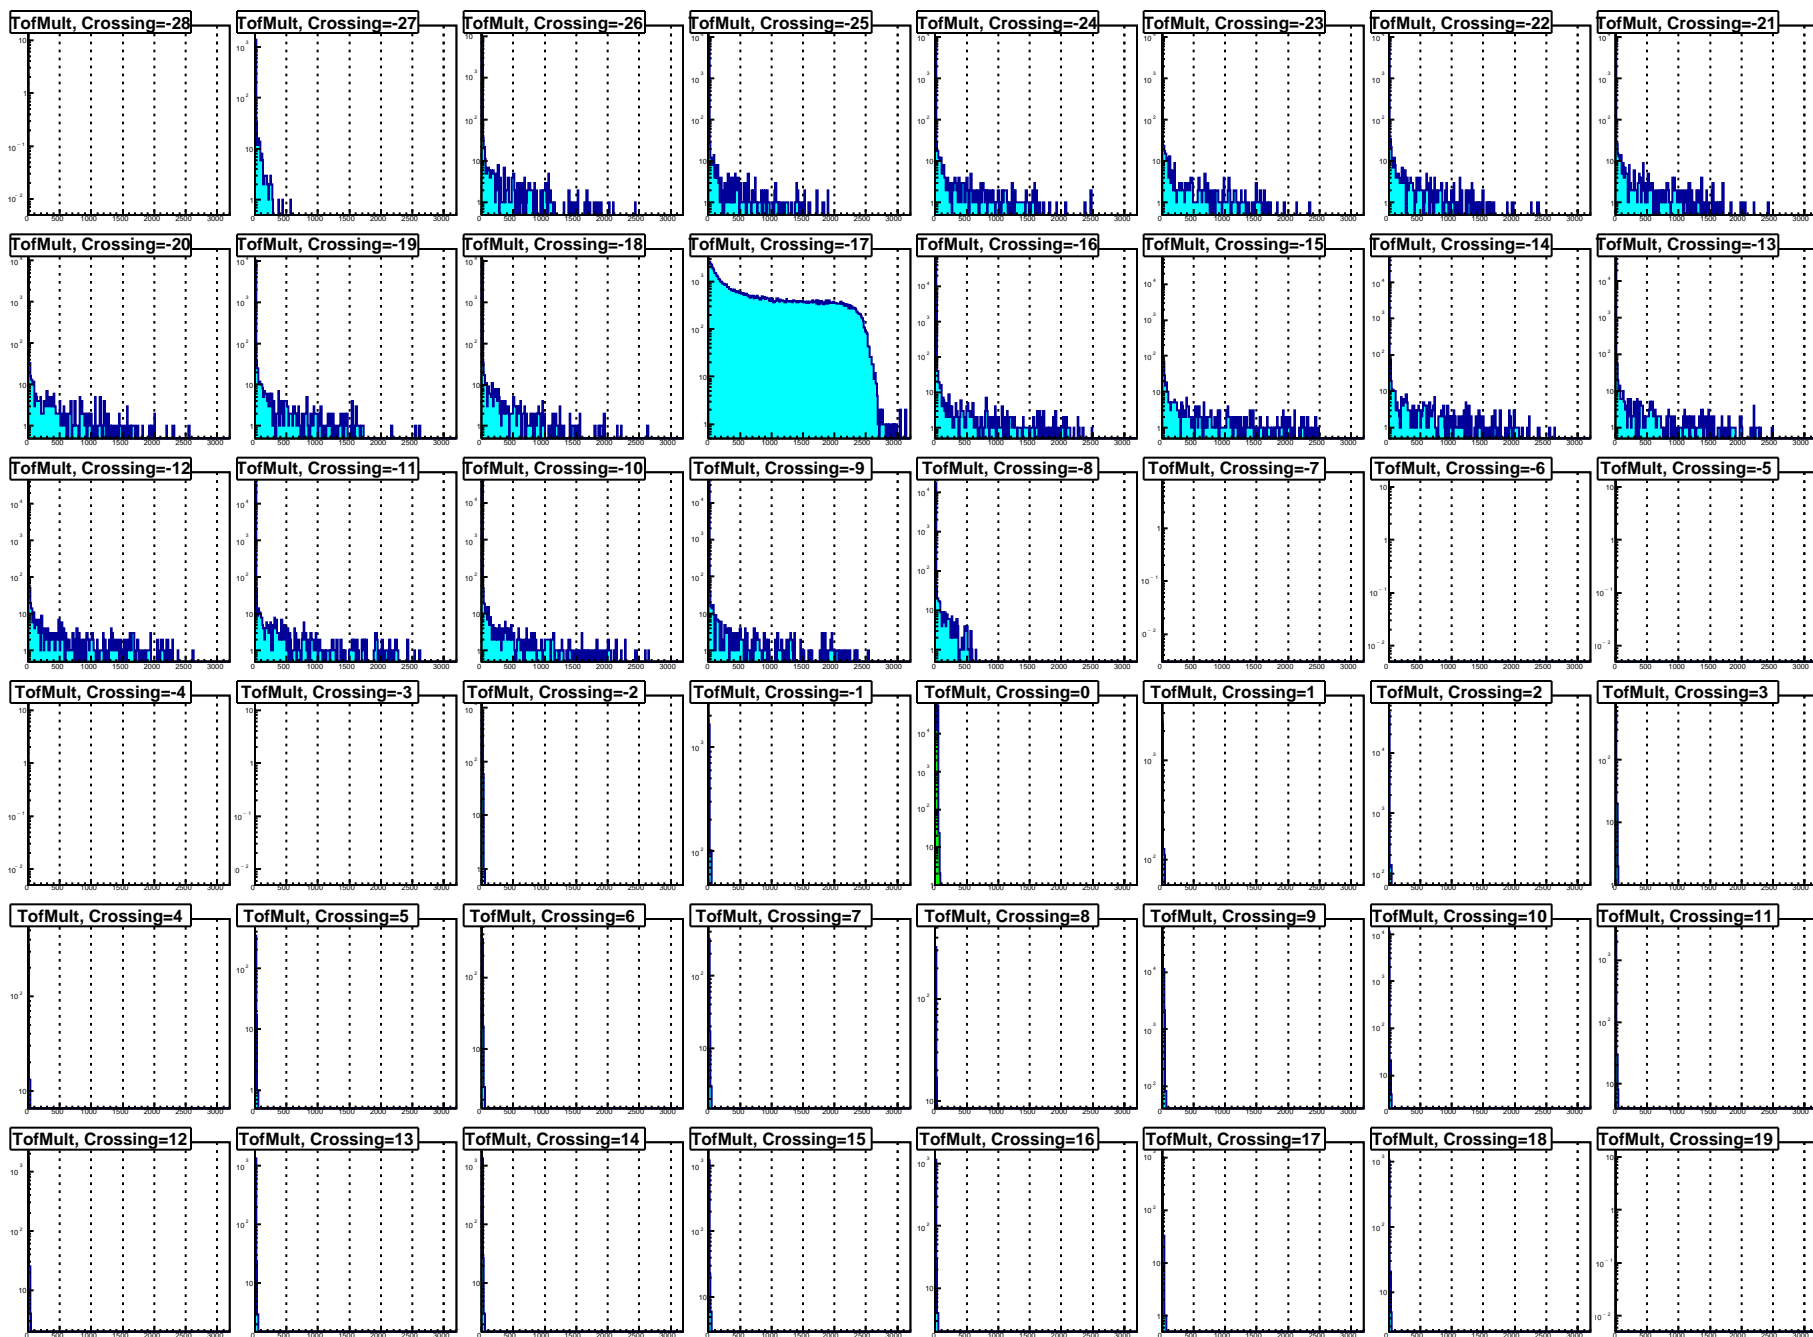

hbunchidoffset_thubhalf31

hbunchidoffset_thubhalf41

hbunchidoffset_thubhalf51

htrgdttime_traycorrected

hcrossing_traycorrected

hnhitstof_xingall

hnhitstof_xingall	
Entries	83586
Mean	948.7
RMS	780.1

**hnhitstof_xingtrg**

hnhitstof_xingtrg	
Entries	83586
Mean	0.0131
RMS	0.3977

**hnhitstof_xingm2**

hnhitstof_xingm2	
Entries	83586
Mean	0
RMS	0

**hnhitstof_xingp2**

hnhitstof_xingp2	
Entries	83586
Mean	7.178e-05
RMS	0.008472

**hnhitstof_xingm7**