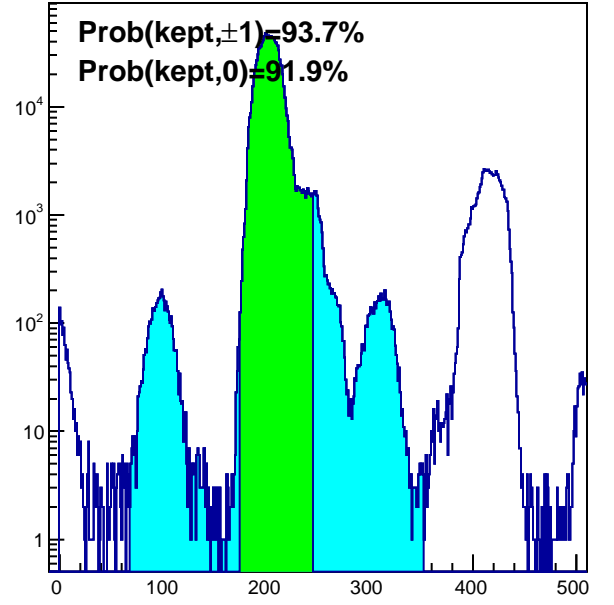

htrgbits

trgdttime, TRAY thub=0

trgdttime, TRAY thub=1

trgdttime, TRAY thub=2

trgdttime, TRAY thub=3

trgdttime, VPD 121

trgdttime, VPD 122

hbunchidoffset_thubhalf00