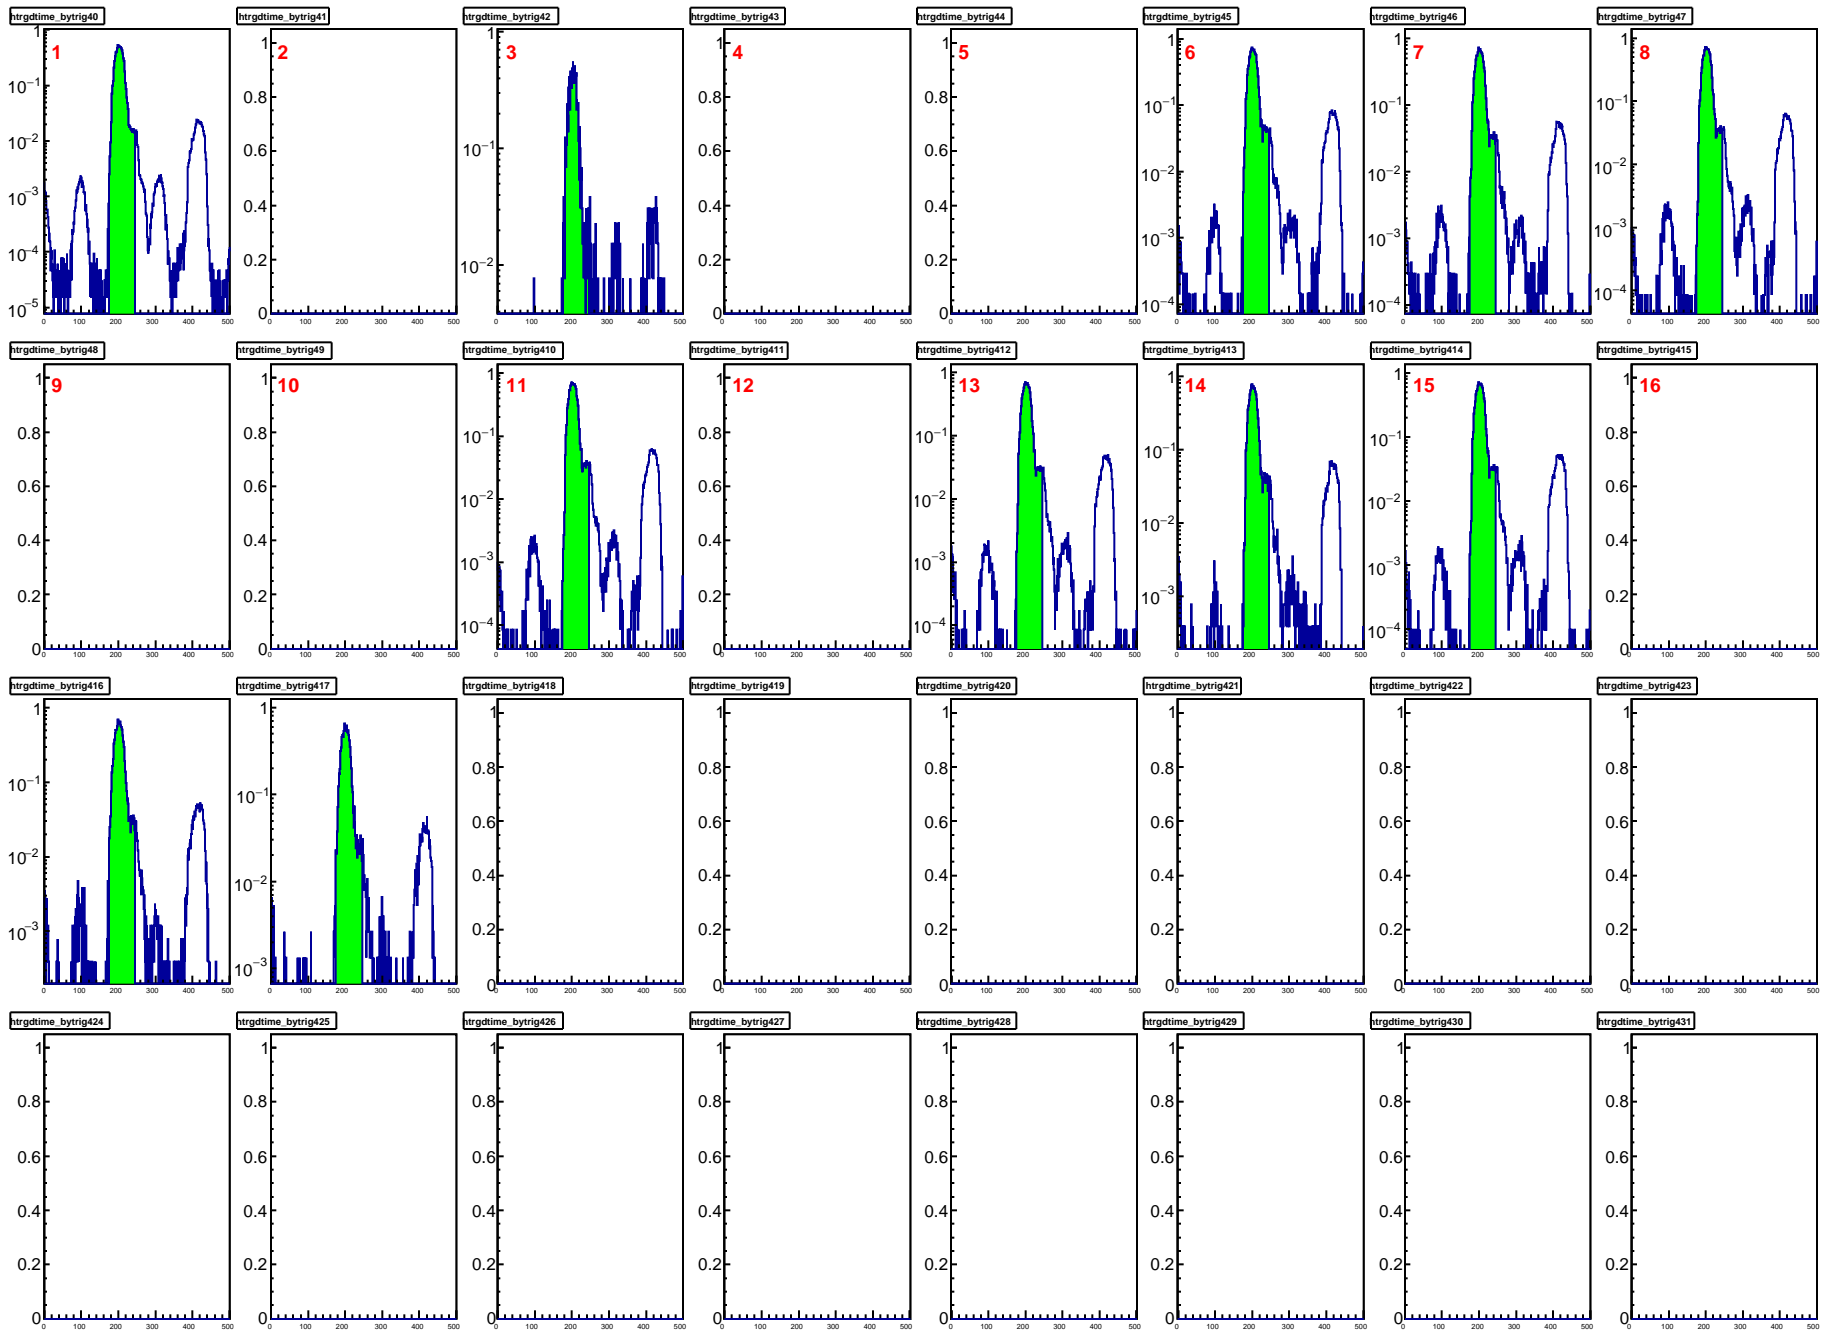

htrgbits

trgdttime, TRAY thub=0

trgdttime, TRAY thub=1

trgdttime, TRAY thub=2

trgdttime, TRAY thub=3

trgdttime, VPD 121

trgdttime, VPD 122

hbunchidoffset_thubhalf00

hbunchidoffset_thubhalf10

hbunchidoffset_thubhalf20

hbunchidoffset_thubhalf30

hbunchidoffset_thubhalf40

hbunchidoffset_thubhalf50

hbunchidoffset_thubhalf01

hbunchidoffset_thubhalf11

hbunchidoffset_thubhalf21

hbunchidoffset_thubhalf31

hbunchidoffset_thubhalf41

hbunchidoffset_thubhalf51

htrgdttime_traycorrected

hcrossing_traycorrected

hnhitstof_xingall

hnhitstof_xingall	
Entries	83586
Mean	948.7
RMS	780.1

**hnhitstof_xingtrg**