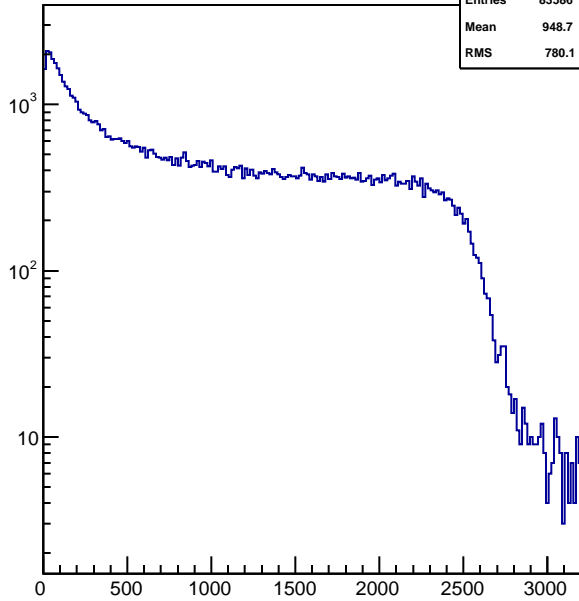

hnhitstof_xingm7	
Entries	83586
Mean	0.02901
RMS	0.5914

**hnhitstof_xingp7**

hnhitstof_xingp7	
Entries	83586
Mean	0.1127
RMS	1.203

hnhitstof_xingall

hnhitstof_xingall	
Entries	83586
Mean	948.7
RMS	780.1

hnhitstof_xingtrg_vpd

hnhitstof_xingtrg_vpd	
Entries	83586
Mean	30.04
RMS	10.72

hnhitstof_xingm2_vpd

hnhitstof_xingm2_vpd	
Entries	83586
Mean	0.1513
RMS	1.703

hnhitstof_xingp2_vpd

hnhitstof_xingp2_vpd	
Entries	83586
Mean	0.1513
RMS	1.703