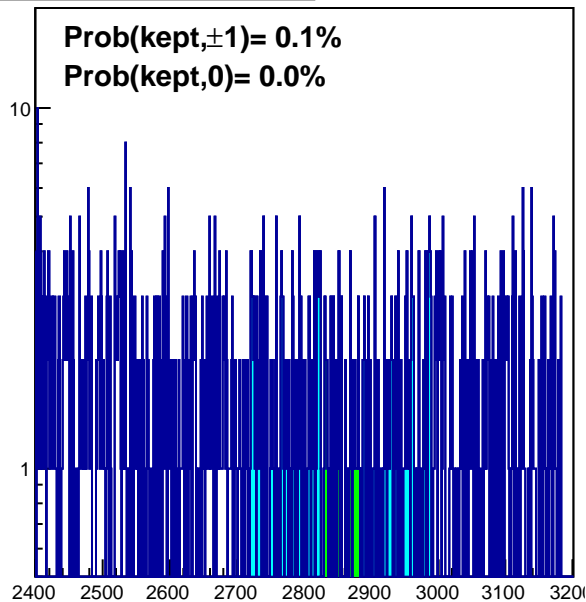

# htrgbits

trgdtime, TRAY thub=0

trgdtime, TRAY thub=1

trgdtime, TRAY thub=2

trgdtime, TRAY thub=3

trgdtime, VPD 121

trgdtime, VPD 122

hbunchidoffset\_thubhalf00