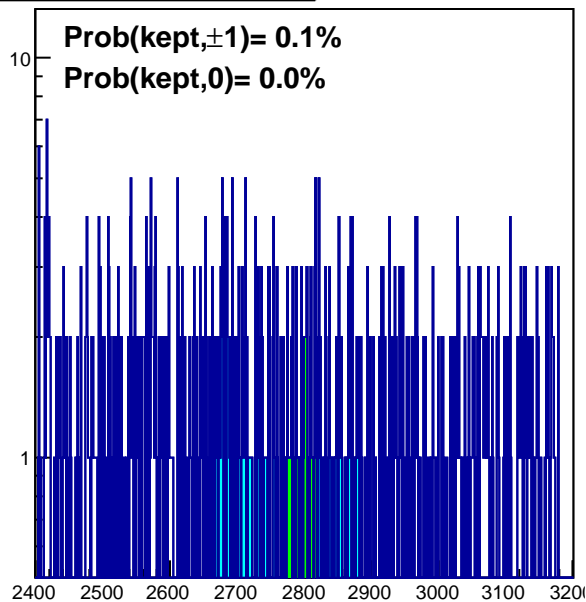

# htrgbits

trgdtime, TRAY thub=0

trgdtime, TRAY thub=1

trgdtime, TRAY thub=2

trgdtime, TRAY thub=3

trgdtime, VPD 121

trgdtime, VPD 122

hbunchidoffset\_thubhalf00