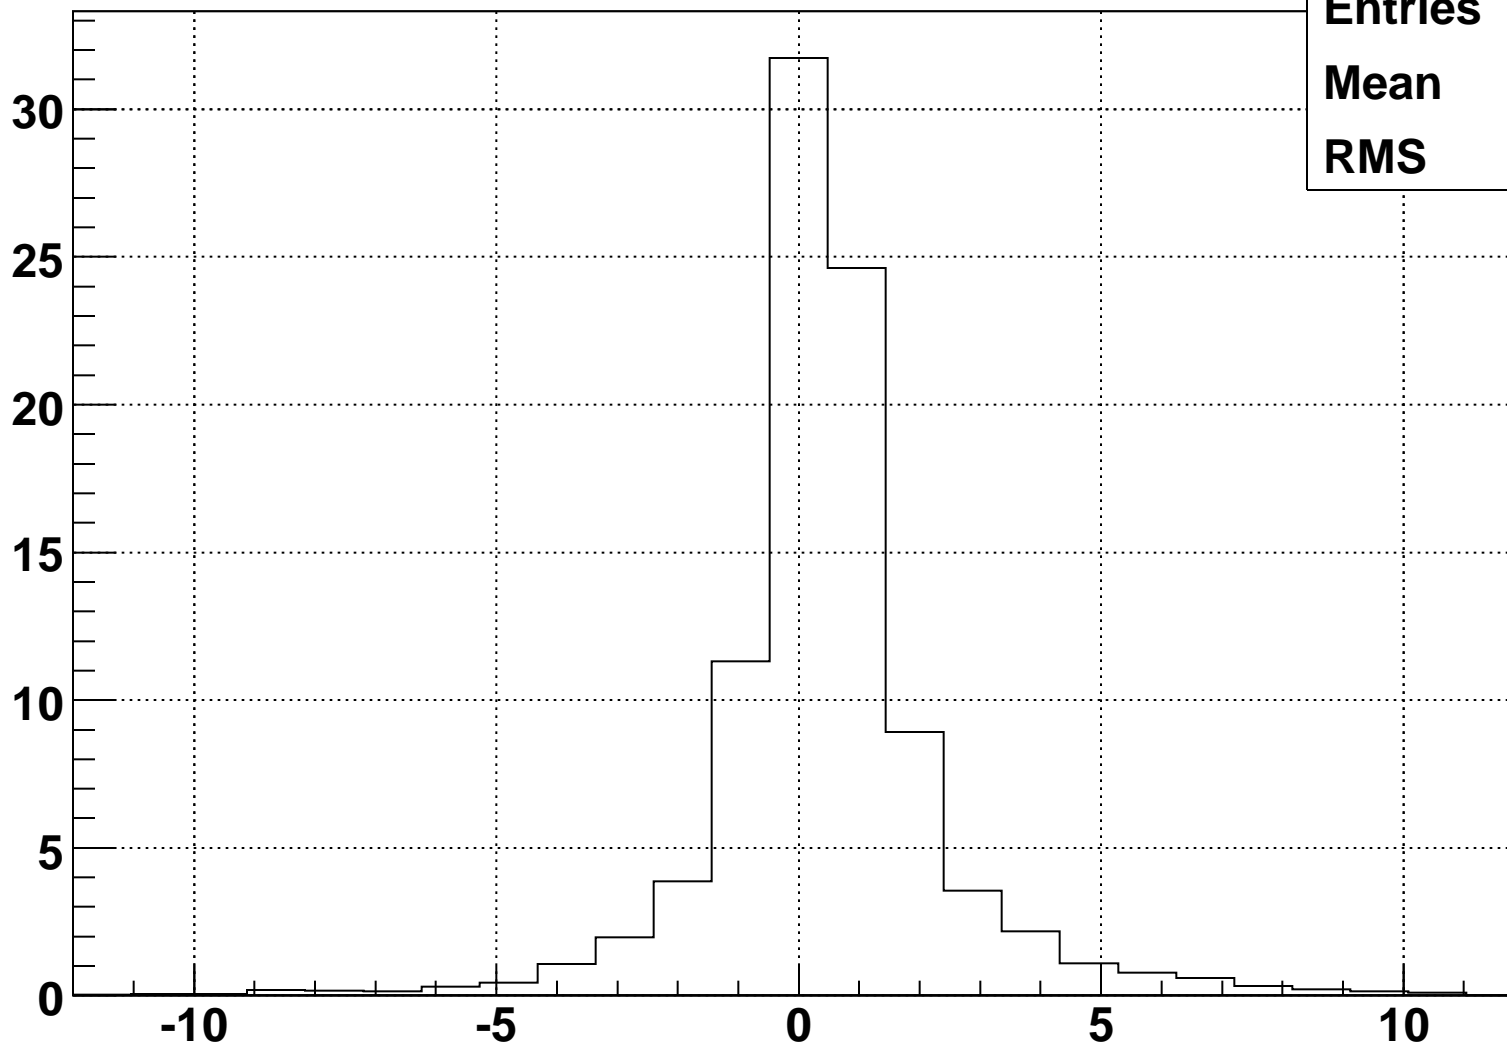

Distance from Mean (strips)

| | |
|-----------------|--------|
| hUShowerShapeMC | |
| Entries | 1246 |
| Mean | 0.4686 |
| RMS | 2.035 |